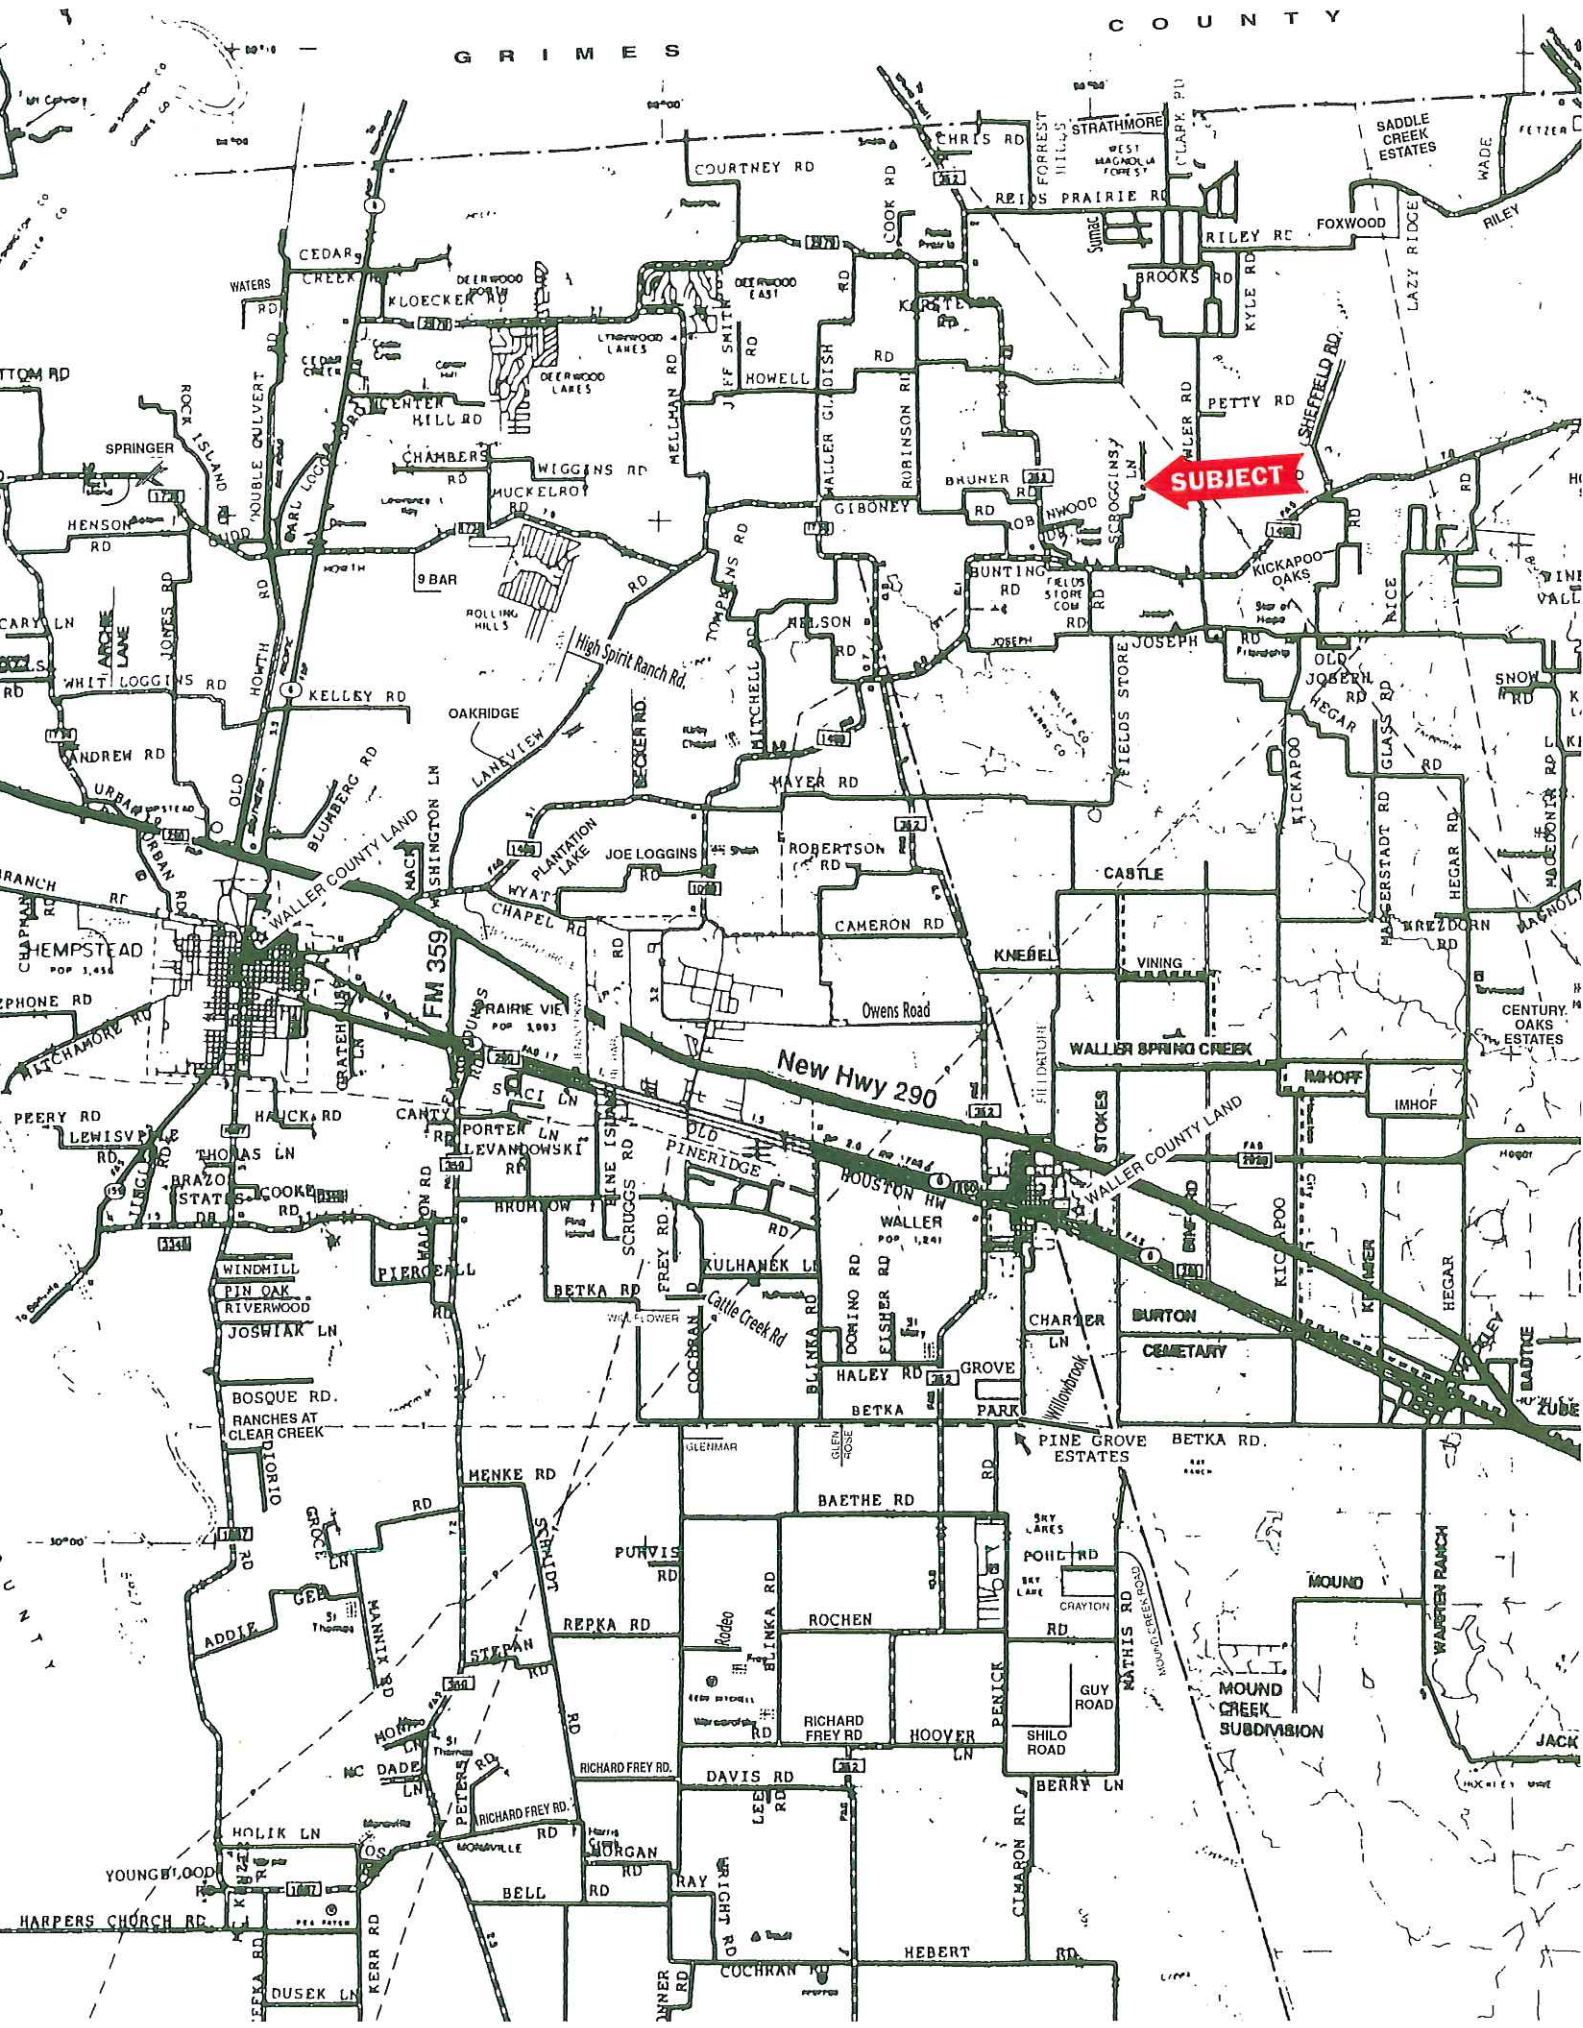

GRIMES

COUNTY

SUBJECT

New Hwy 290

FM 359

High Spirit Ranch Rd.

SUBJECT

New Hwy 290

FM 359

High Spirit Ranch Rd.

Scroggins Ln  
Scroggins Ln  
Scroggins Ln  
Scroggins Ln  
Scroggins Ln

0 200 400 600 800ft  
Imagery Program  
Texas Ortho  
USA Farm Service

Boundary

 Boundary

 Boundary