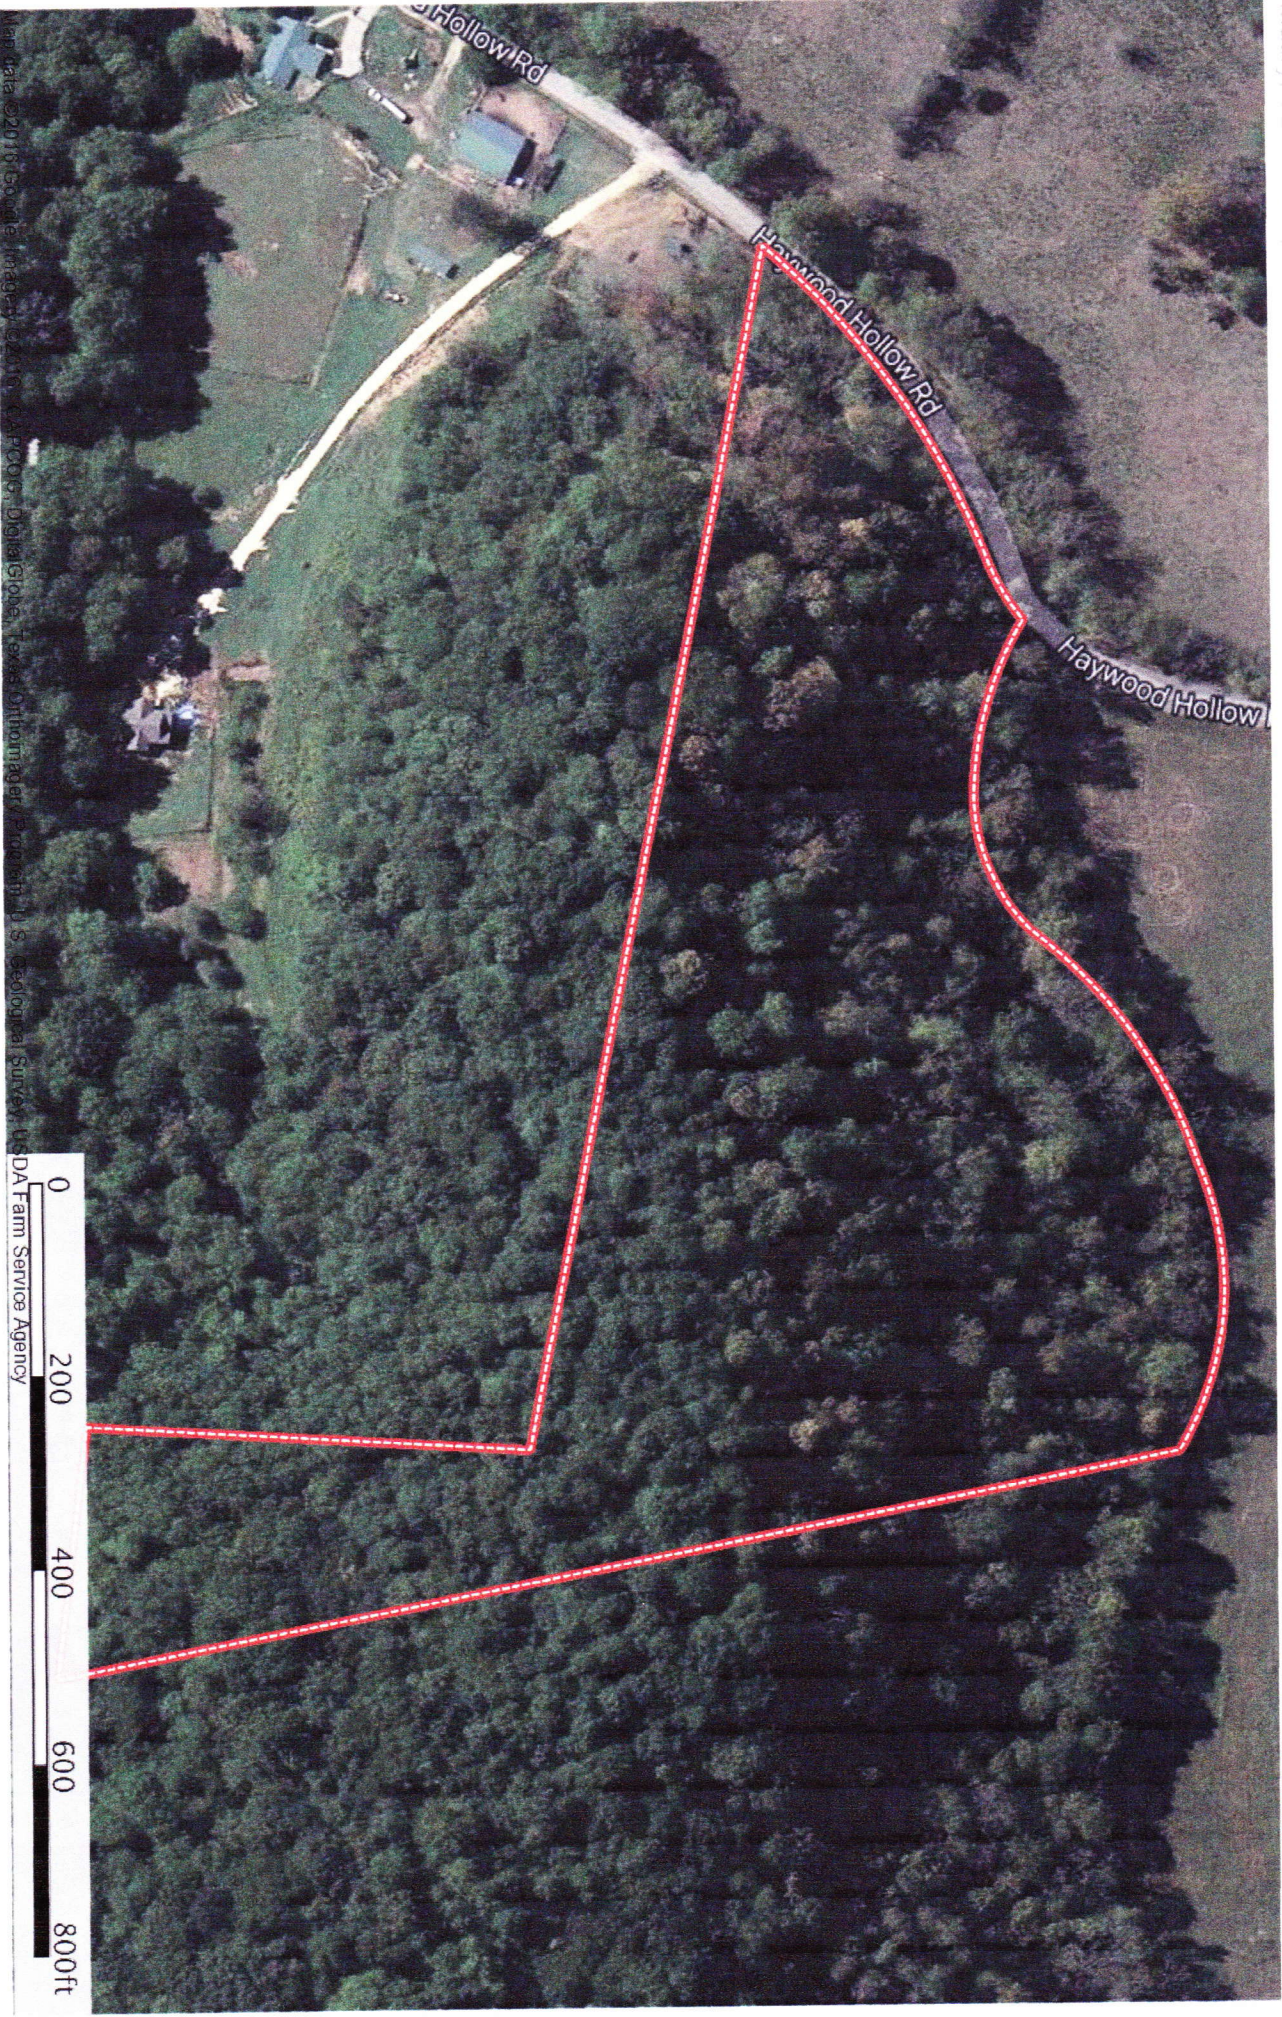

Haywood Hollow 10 acres
Maury, Tennessee, 10.0 AC +/-

Boundary

0 200 400 600 800ft
USDA Farm Services Agency