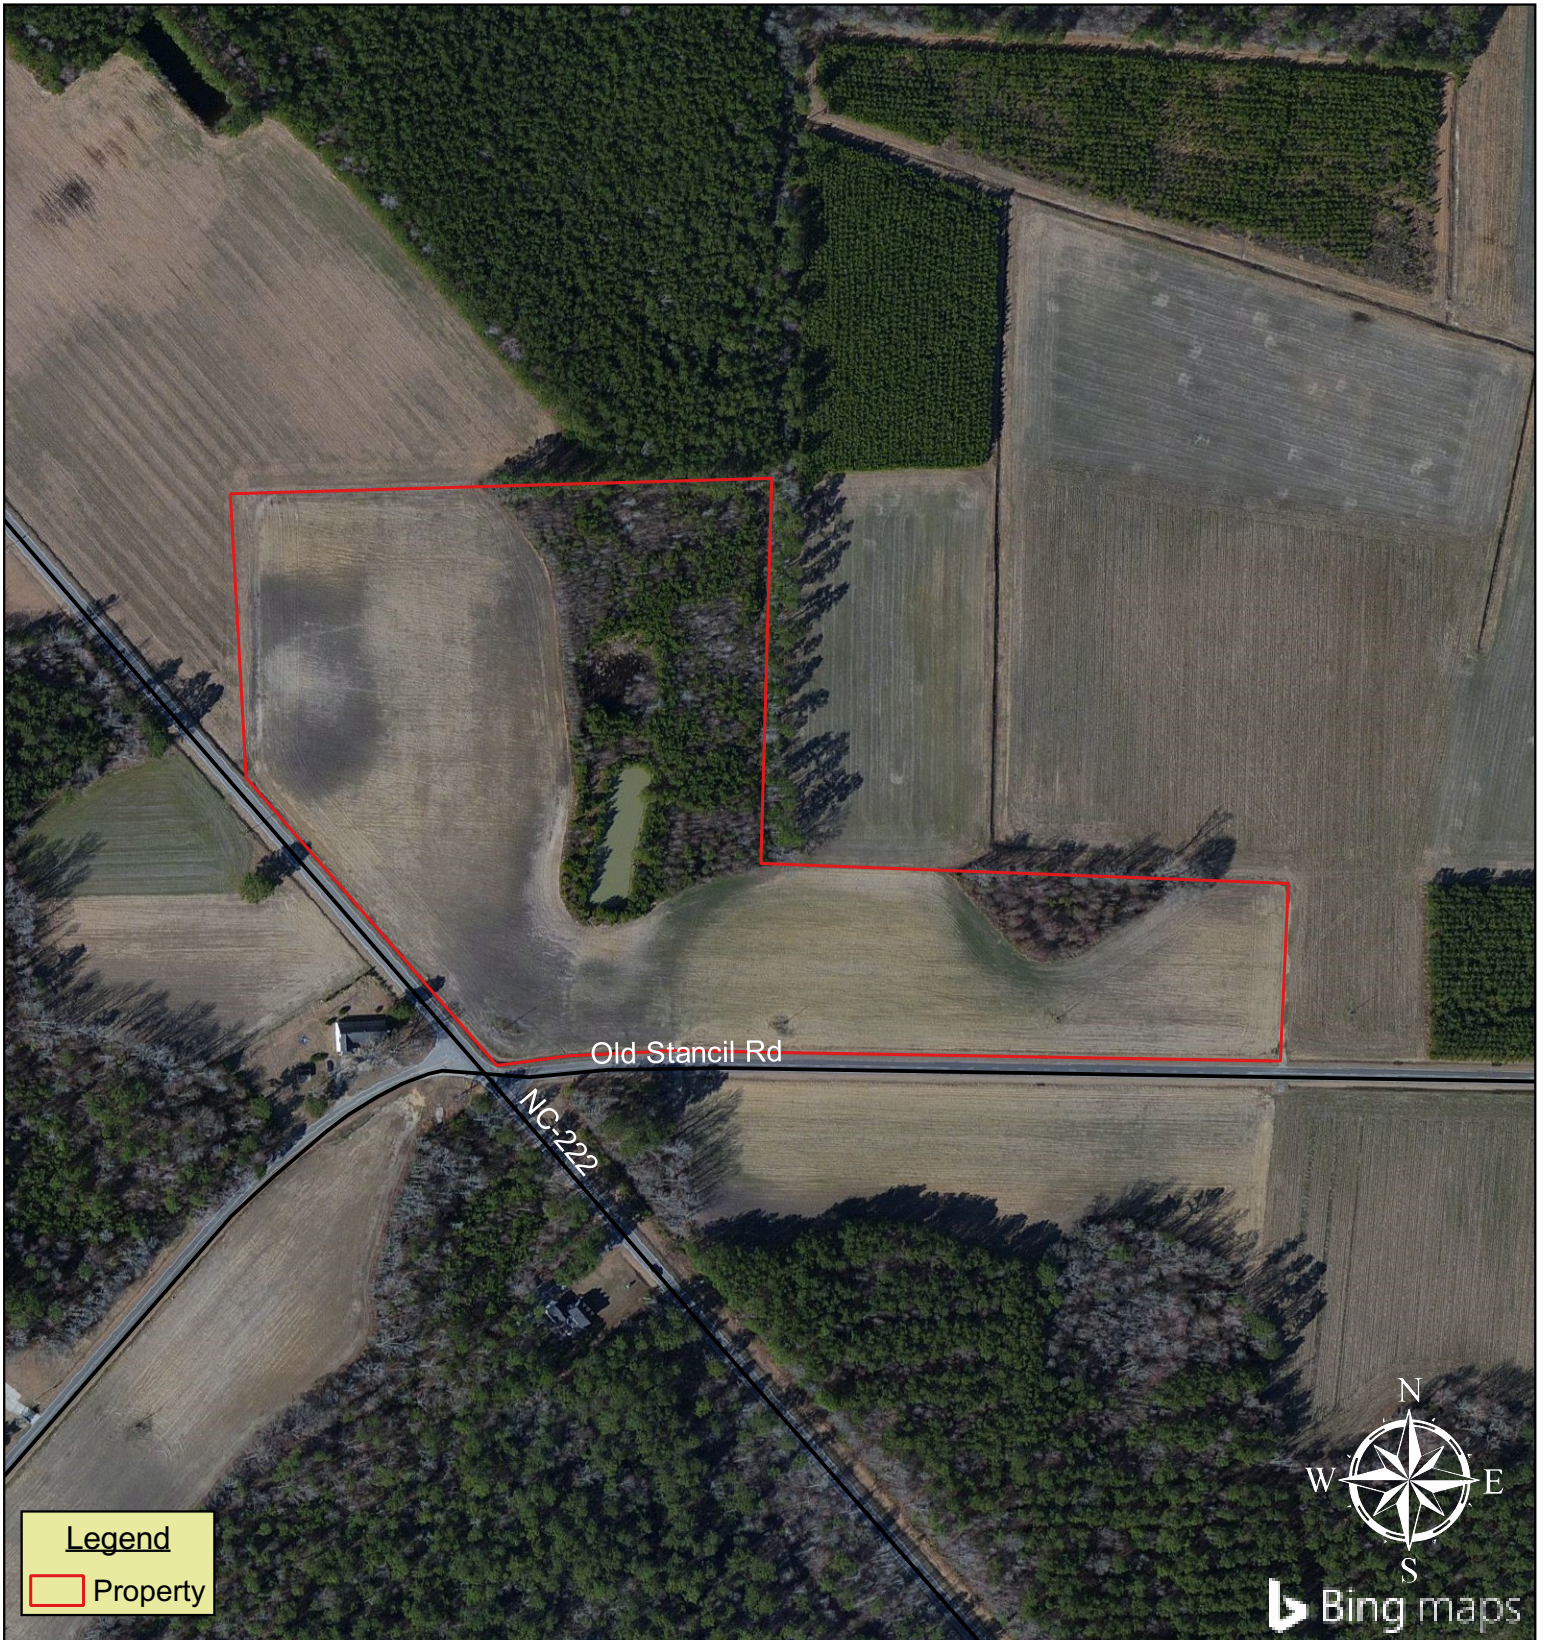

Jennifer Williams Tract

Johnston County, NC

Legal Information:

PIN: 264900-42-7114
Deed: DB 952, PG 687
Plat: PB 84, PG 353
Area: 20.79+/- acres

Scale: 1:3,600

0 150 300 450 600 ft

This map is not a survey. Boundary lines were drawn from county tax maps and should be considered approximate. No warranty is made as to the completeness or accuracy of the information.