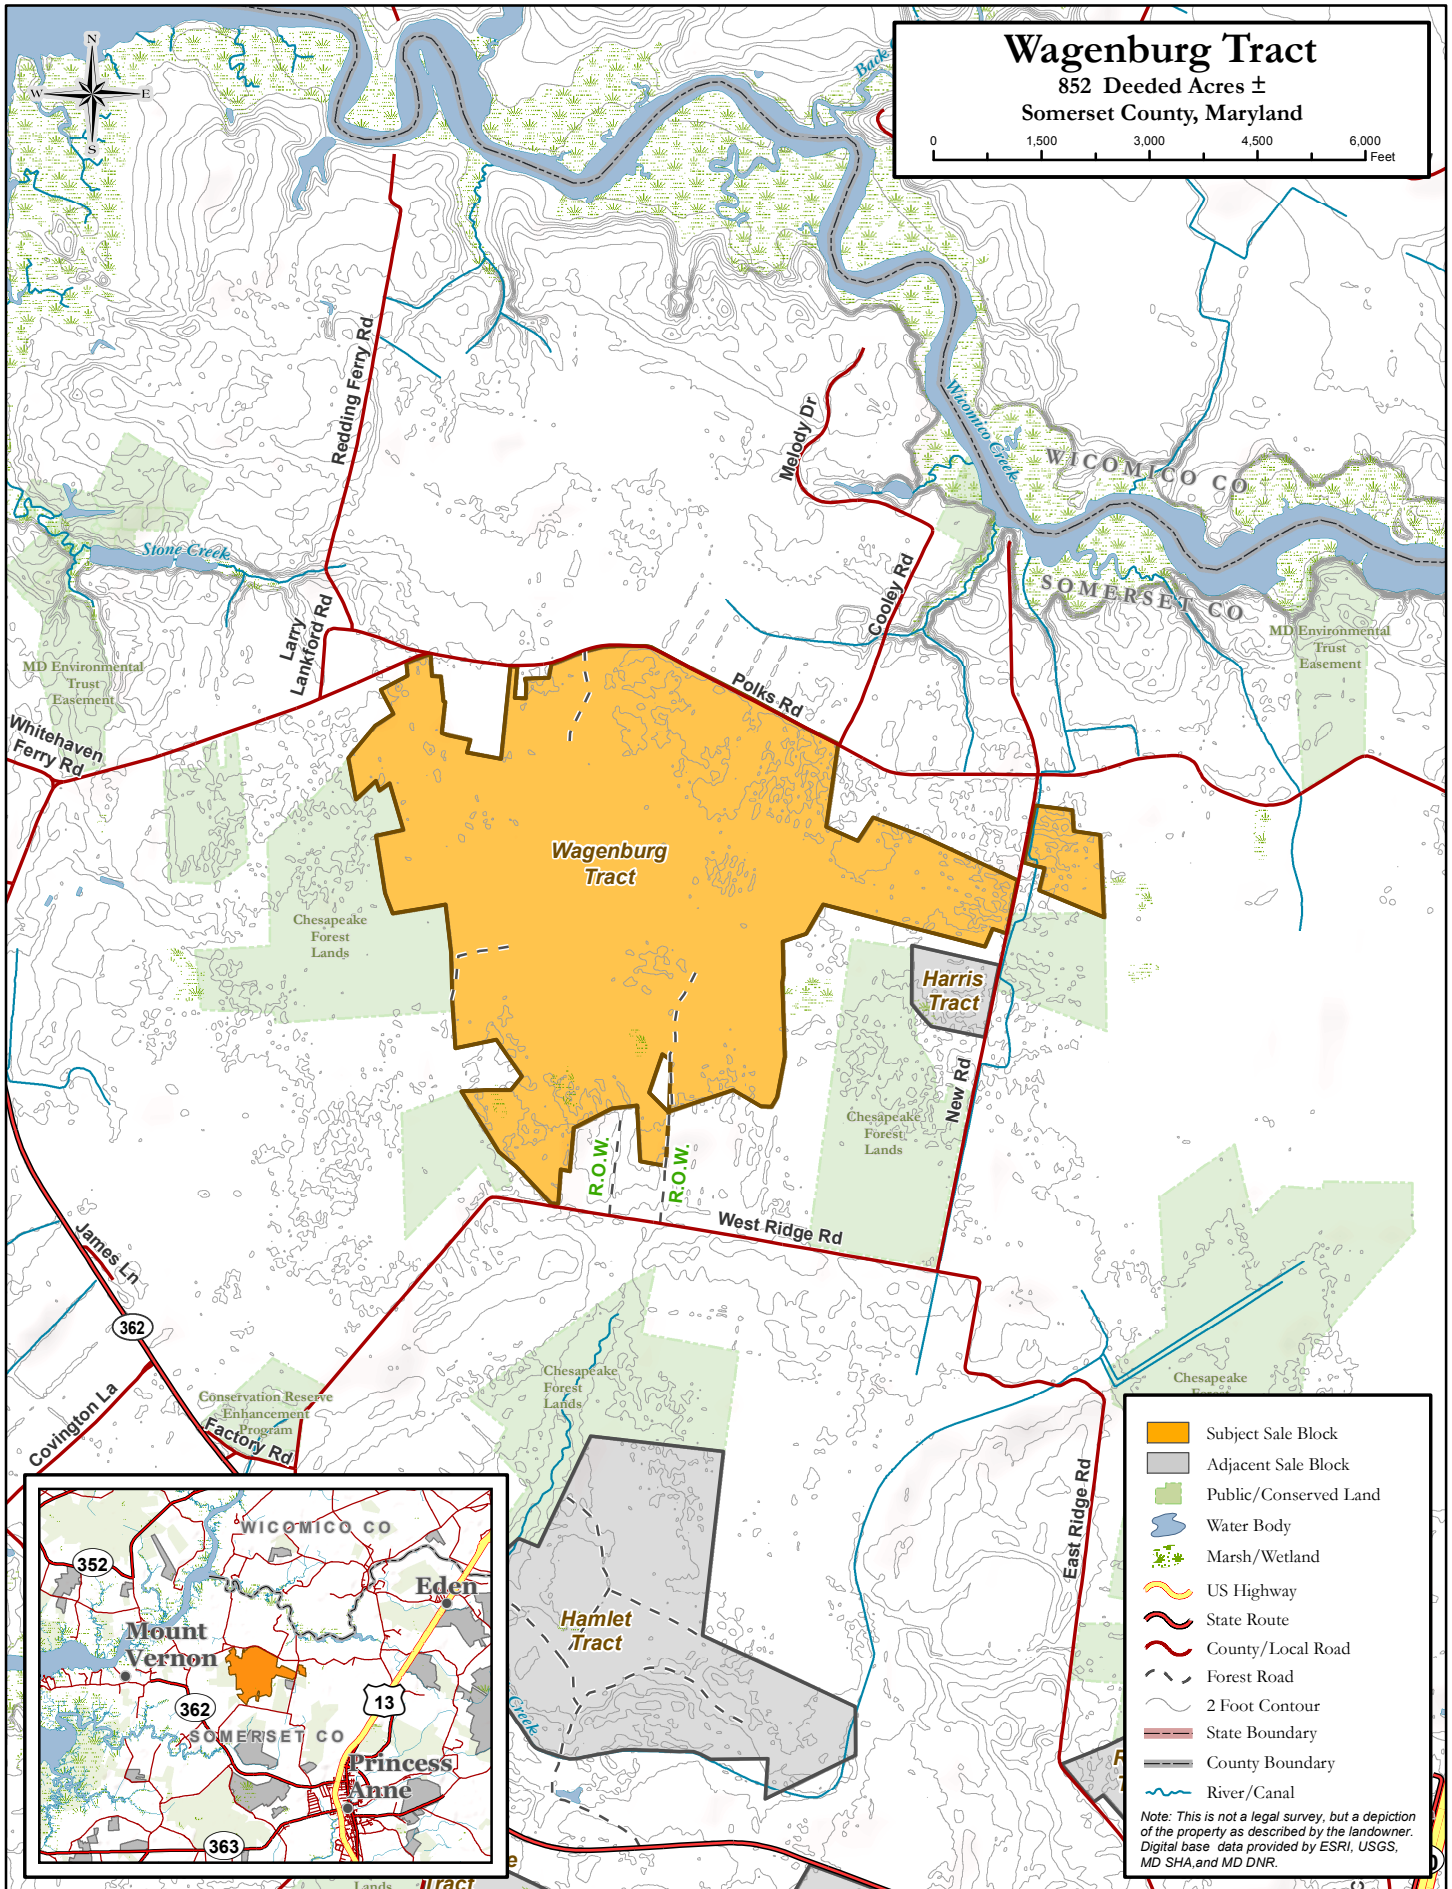

Wagenburg Tract

852 Deeded Acres ±
Somerset County, Maryland

- Subject Sale Block
- Adjacent Sale Block
- Public/Conserved Land
- Water Body
- Marsh/Wetland
- US Highway
- State Route
- County/Local Road
- Forest Road
- 2 Foot Contour
- State Boundary
- County Boundary
- River/Canal

Note: This is not a legal survey, but a depiction of the property as described by the landowner. Digital base data provided by ESRI, USGS, MD SHA, and MD DNR.