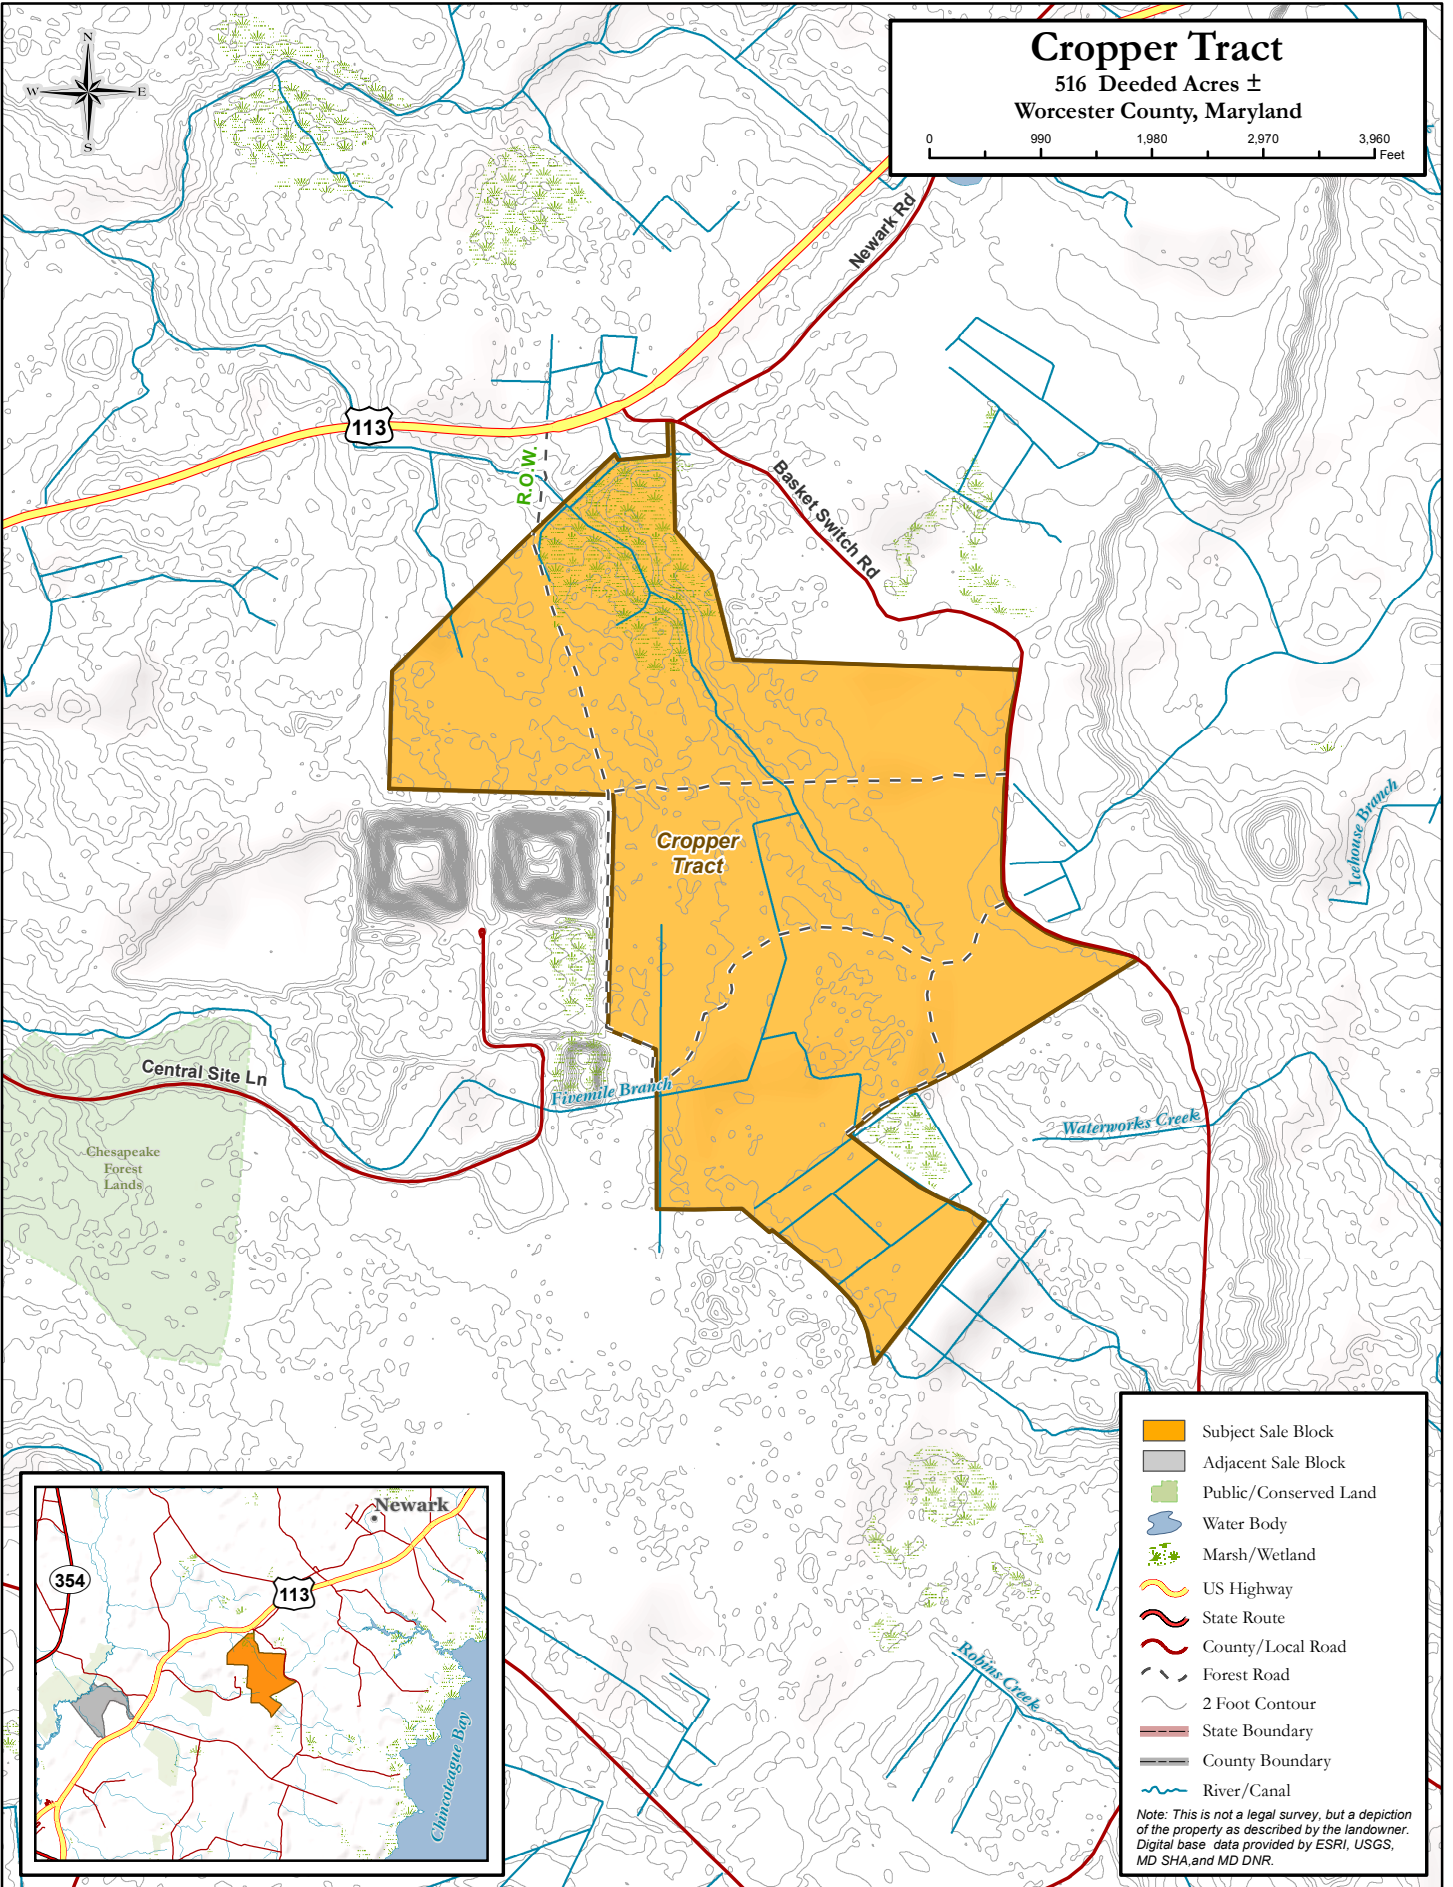

Cropper Tract

516 Deeded Acres ±
Worcester County, Maryland

- Subject Sale Block
- Adjacent Sale Block
- Public/Conserved Land
- Water Body
- Marsh/Wetland
- US Highway
- State Route
- County/Local Road
- Forest Road
- 2 Foot Contour
- State Boundary
- County Boundary
- River/Canal

Note: This is not a legal survey, but a depiction of the property as described by the landowner. Digital base data provided by ESRI, USGS, MD SHA, and MD DNR.