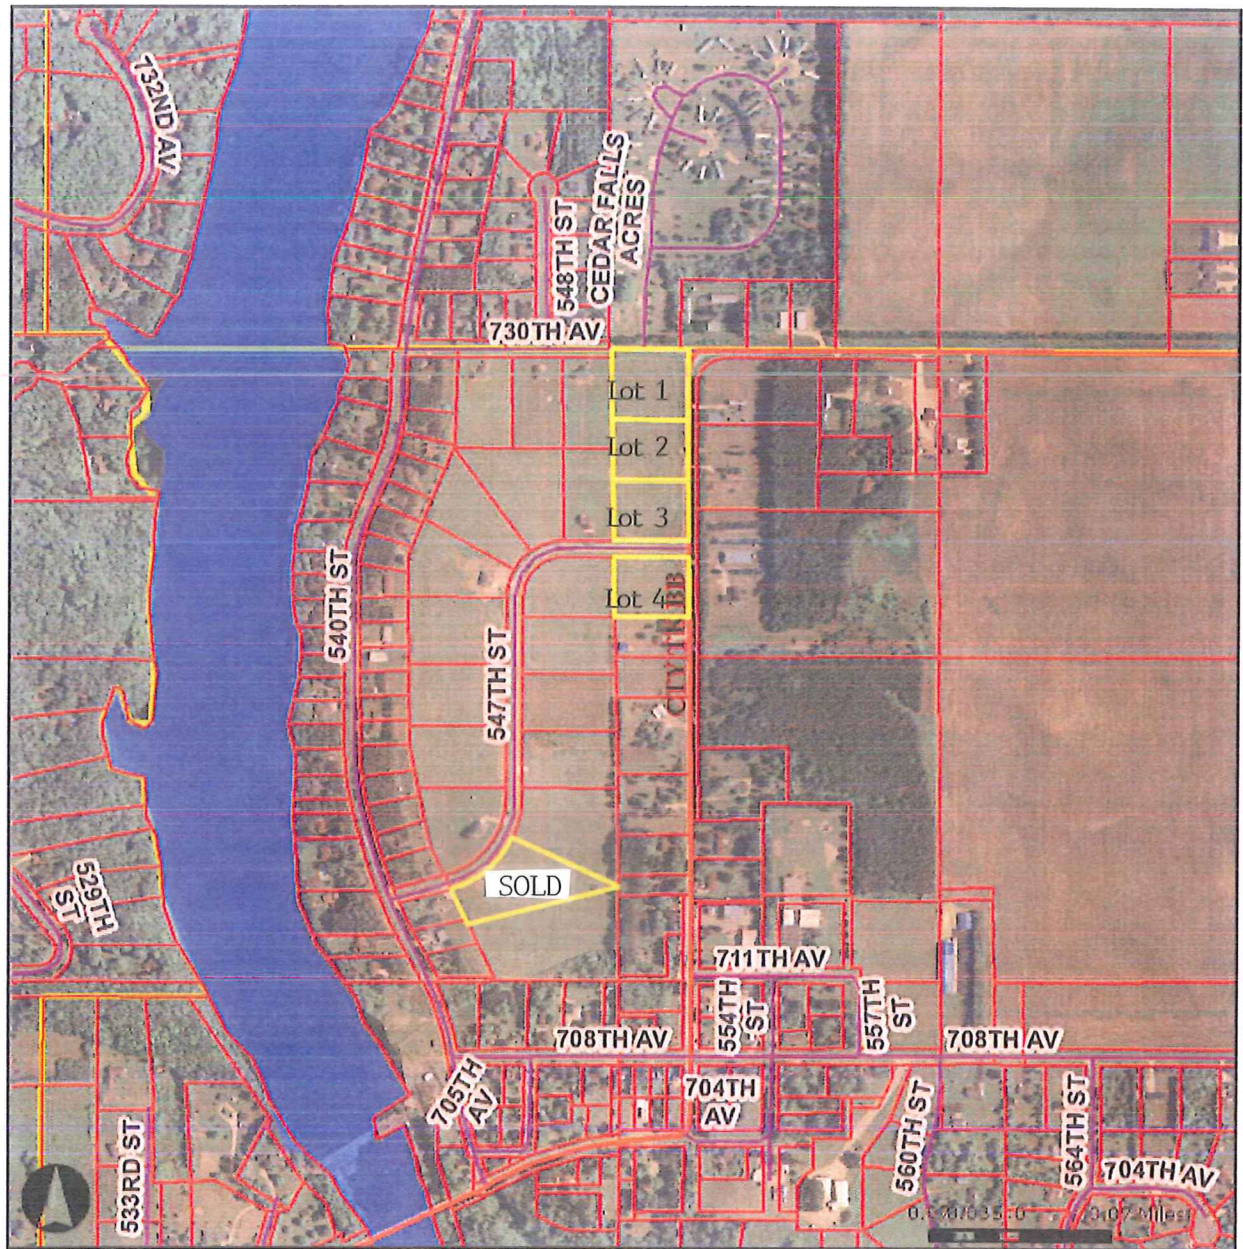

Dunn Co GIS

DISCLAIMER OF LIABILITY

The information depicted on this map is a compilation of public record information including aerial photography and other base maps. No warranty is made, express or implied, as to the accuracy of the information used. The data layers are a representation of current data to the best of our knowledge and may contain errors. It is not a legally recorded map and cannot be substituted for field-verified information. Map may be reproduced with permission of the Dunn County Administrative Coordinators Office. Errors should be reported to the GIS Division, 800 Wilson Ave, Menomonie WI 54751. Phone (715) 231-6505.