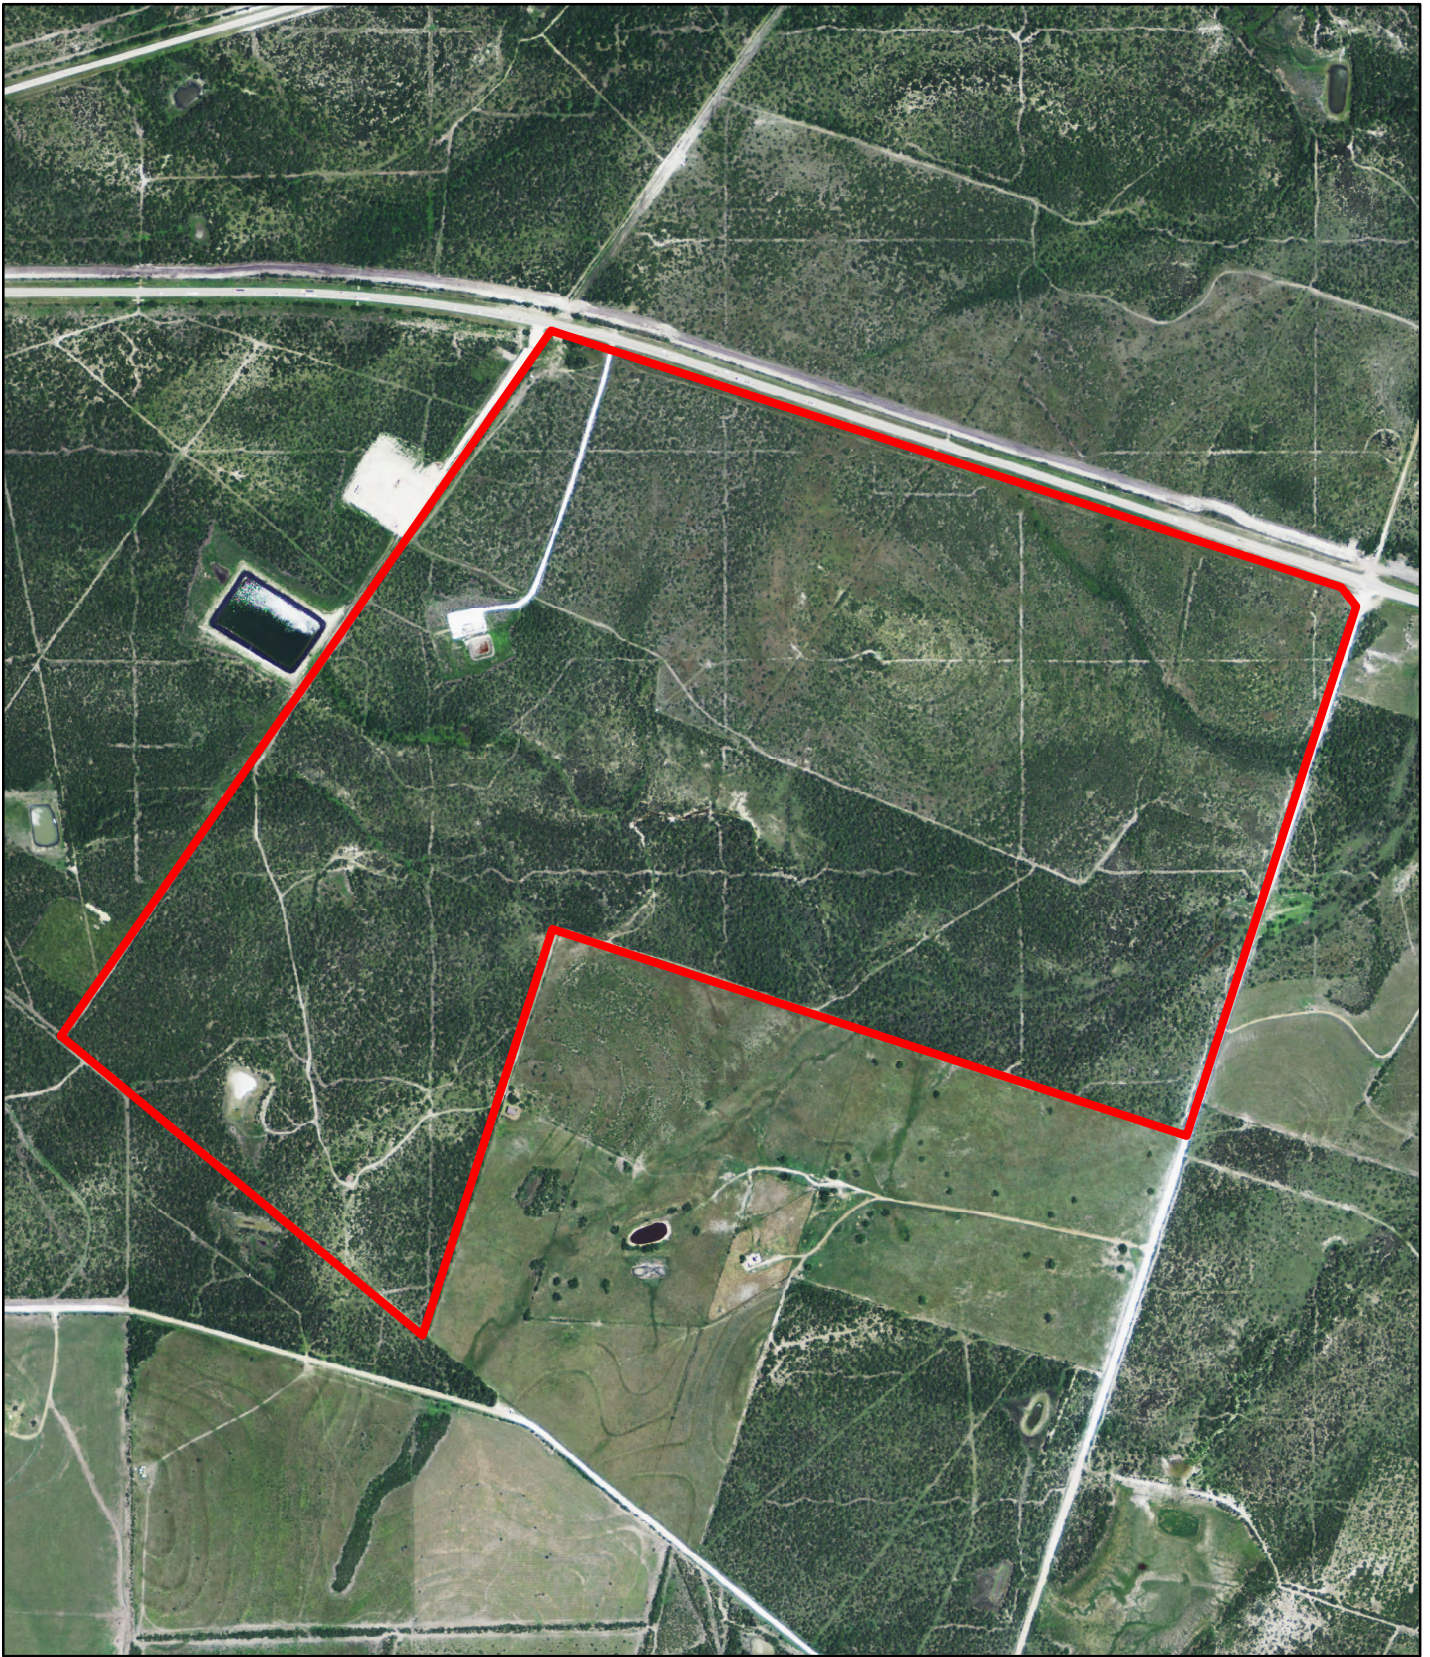

# Amos Ranch

Office  
(361) 786-2562

**Dockery**  
& ASSOCIATES

PO Box 459  
Three Rivers, TX 78071  
www.dockery.cc  
richard.dockery@gmail.com

Fax  
(800) 536-8115

1 inch = 1,003 feet  
1 inch = 0.2 miles