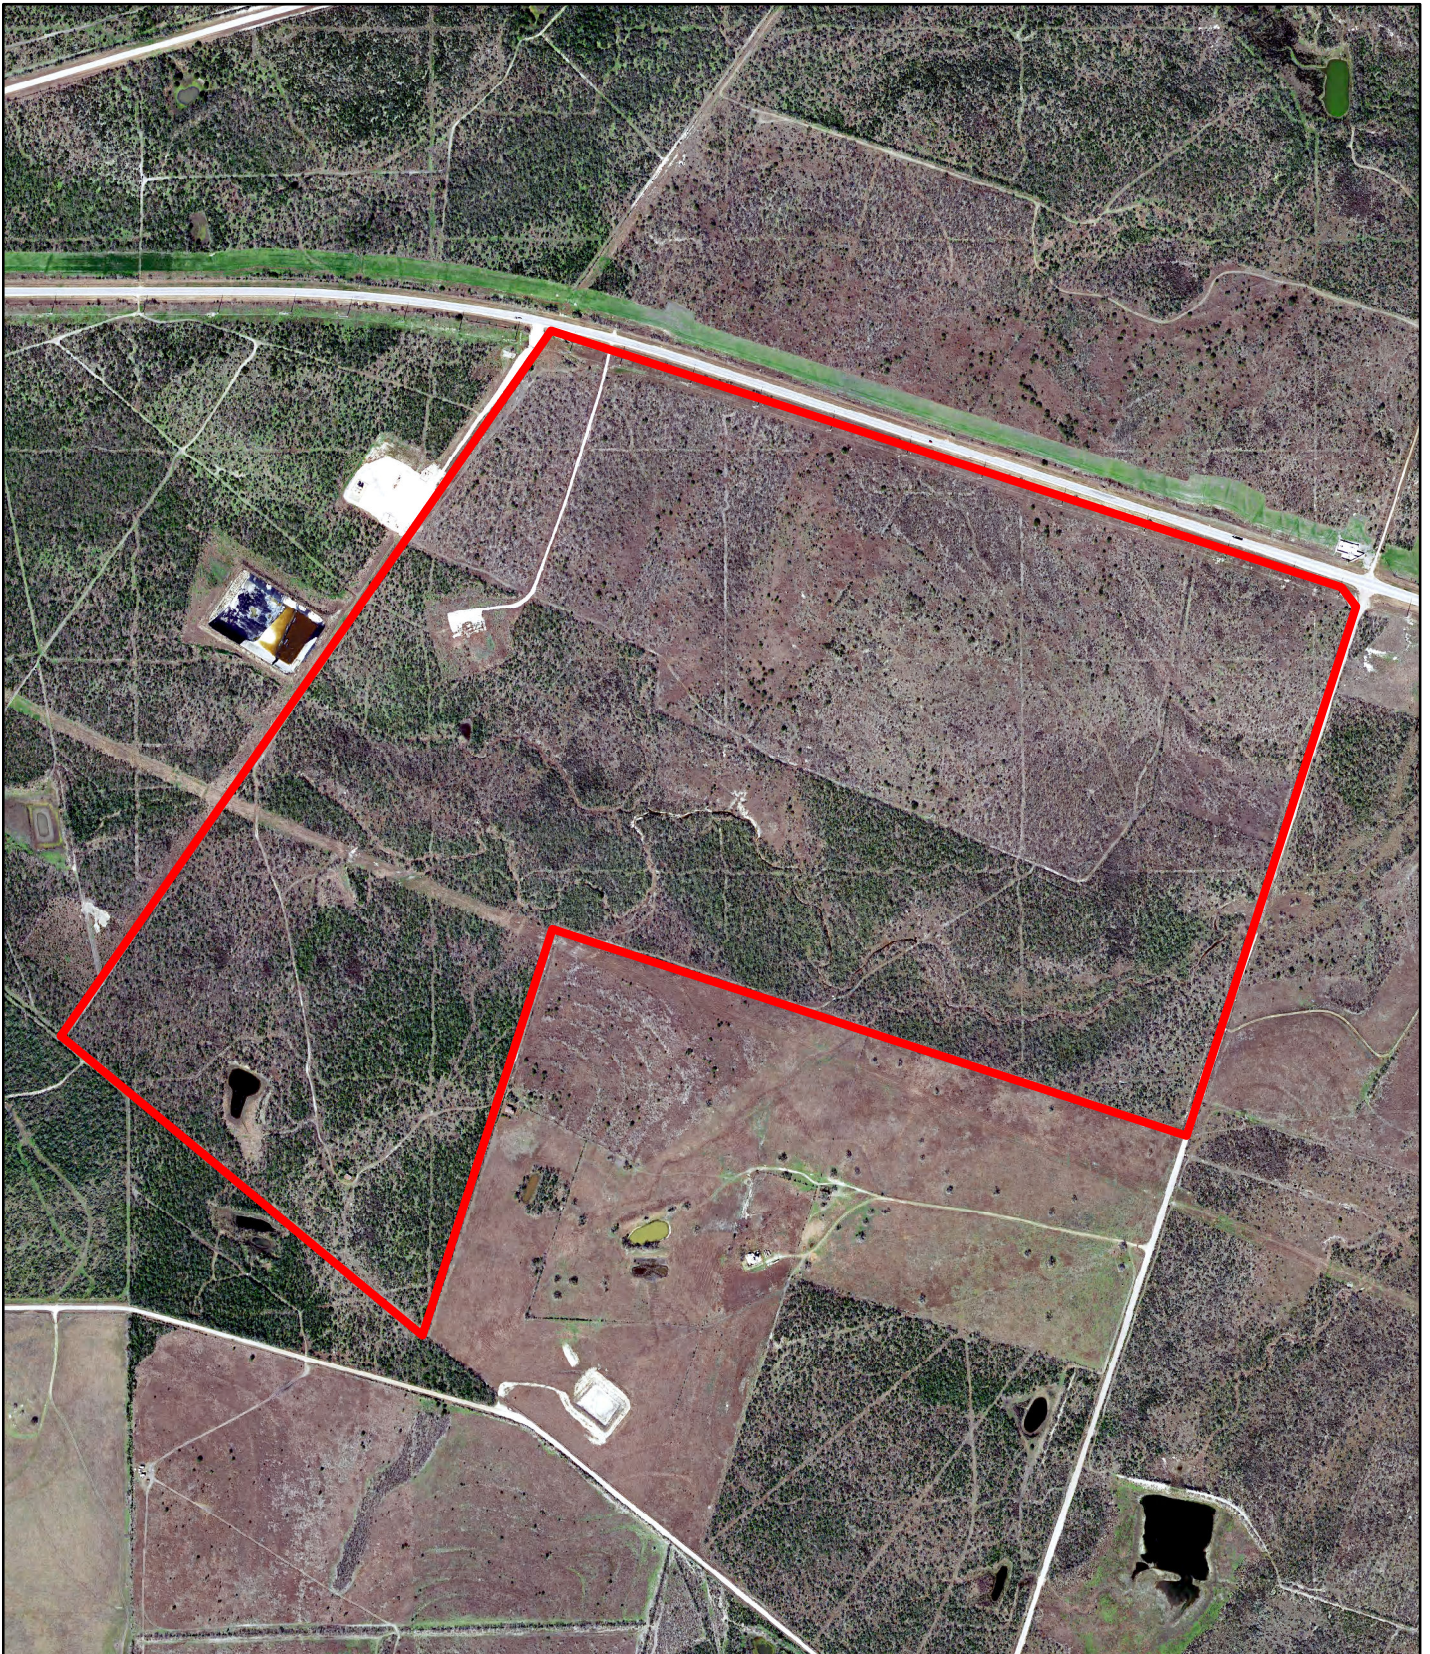

Amos Ranch

Office
(361) 786-2562

Dockery
& ASSOCIATES

PO Box 459
Three Rivers, TX 78071
www.dockery.cc
richard.dockery@gmail.com

Fax
(800) 536-8115

1 inch = 1,003 feet
1 inch = 0.2 miles

0 550 1,100 2,200 Feet

A horizontal scale bar with four segments. The first segment is labeled '0', the second '550', the third '1,100', and the fourth '2,200 Feet'.