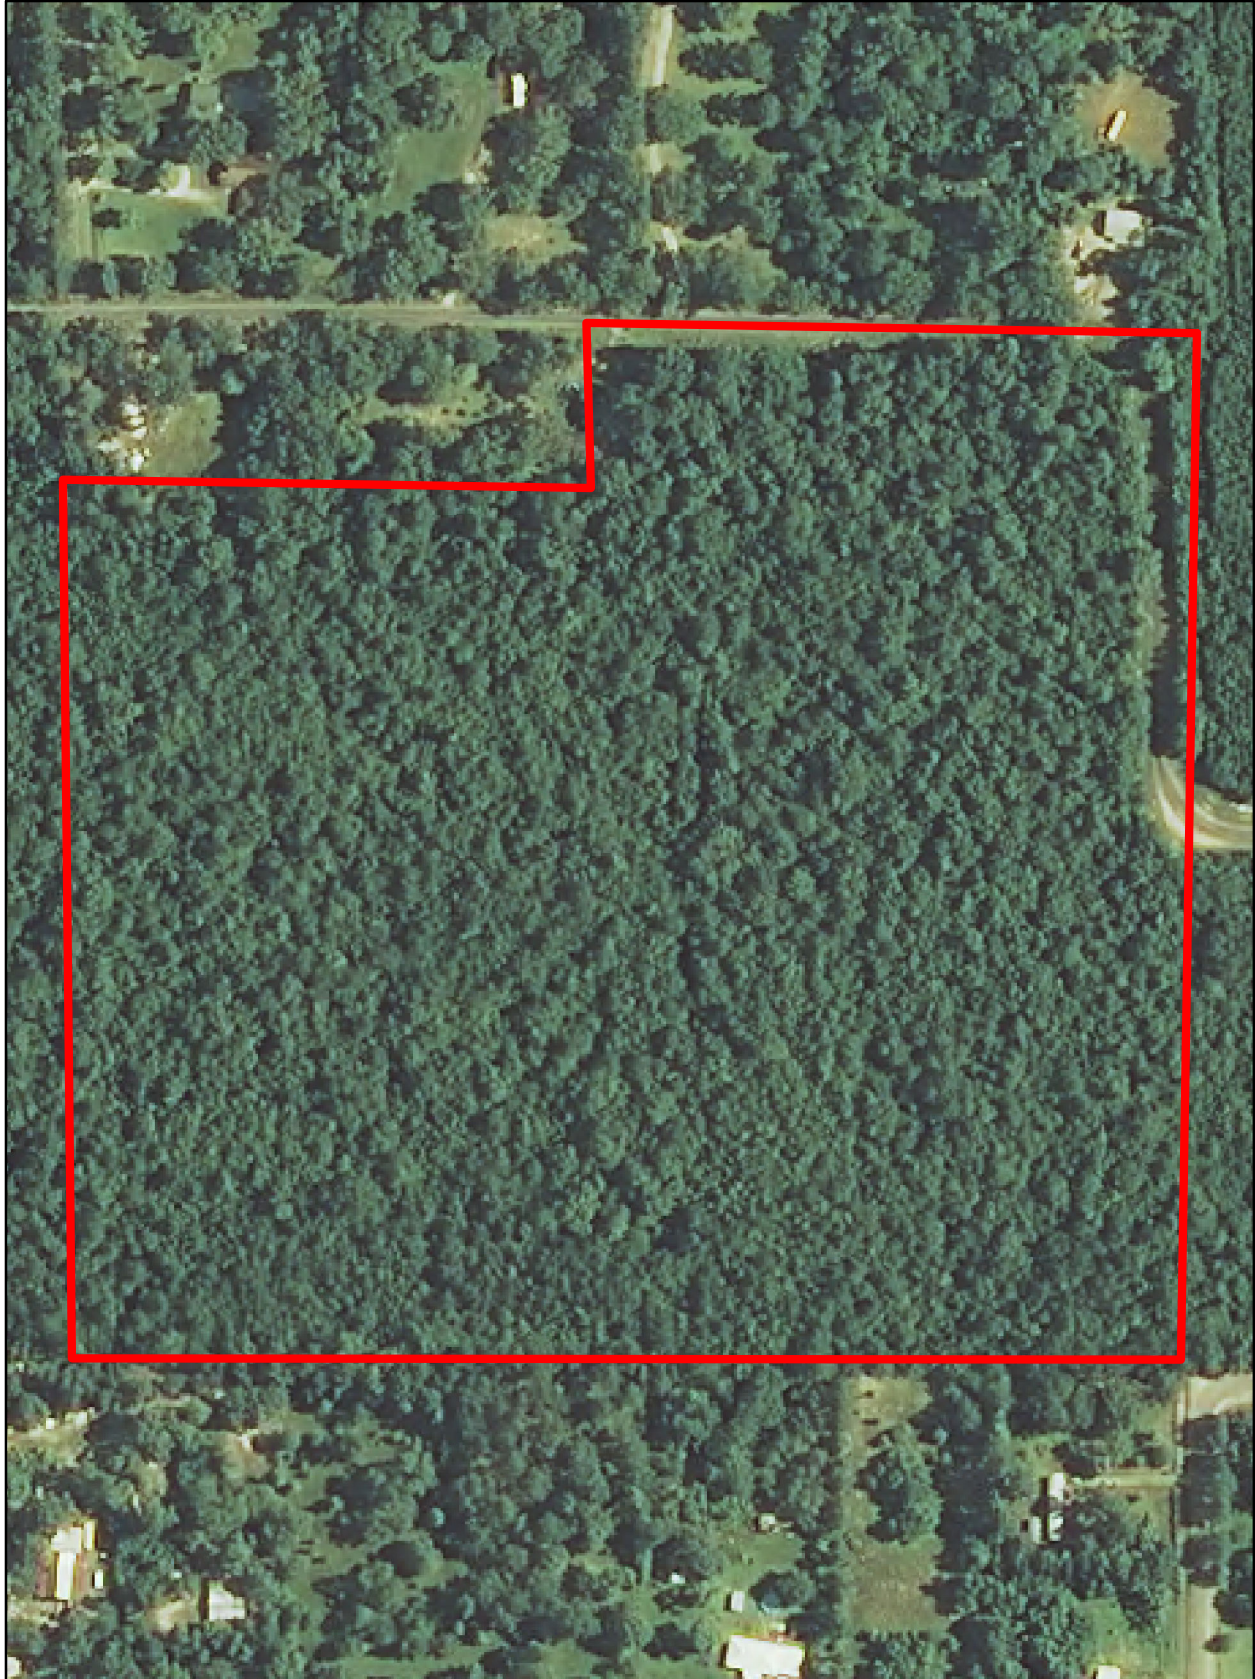

Briar Marsh Rd

Beauregard Parish
36 +/- Acres

0 195 390 780 Feet

Walsh
LAND BROKERS, LLC
Trusted Expertise

Data presented is for reference purposes only and cannot be guaranteed.