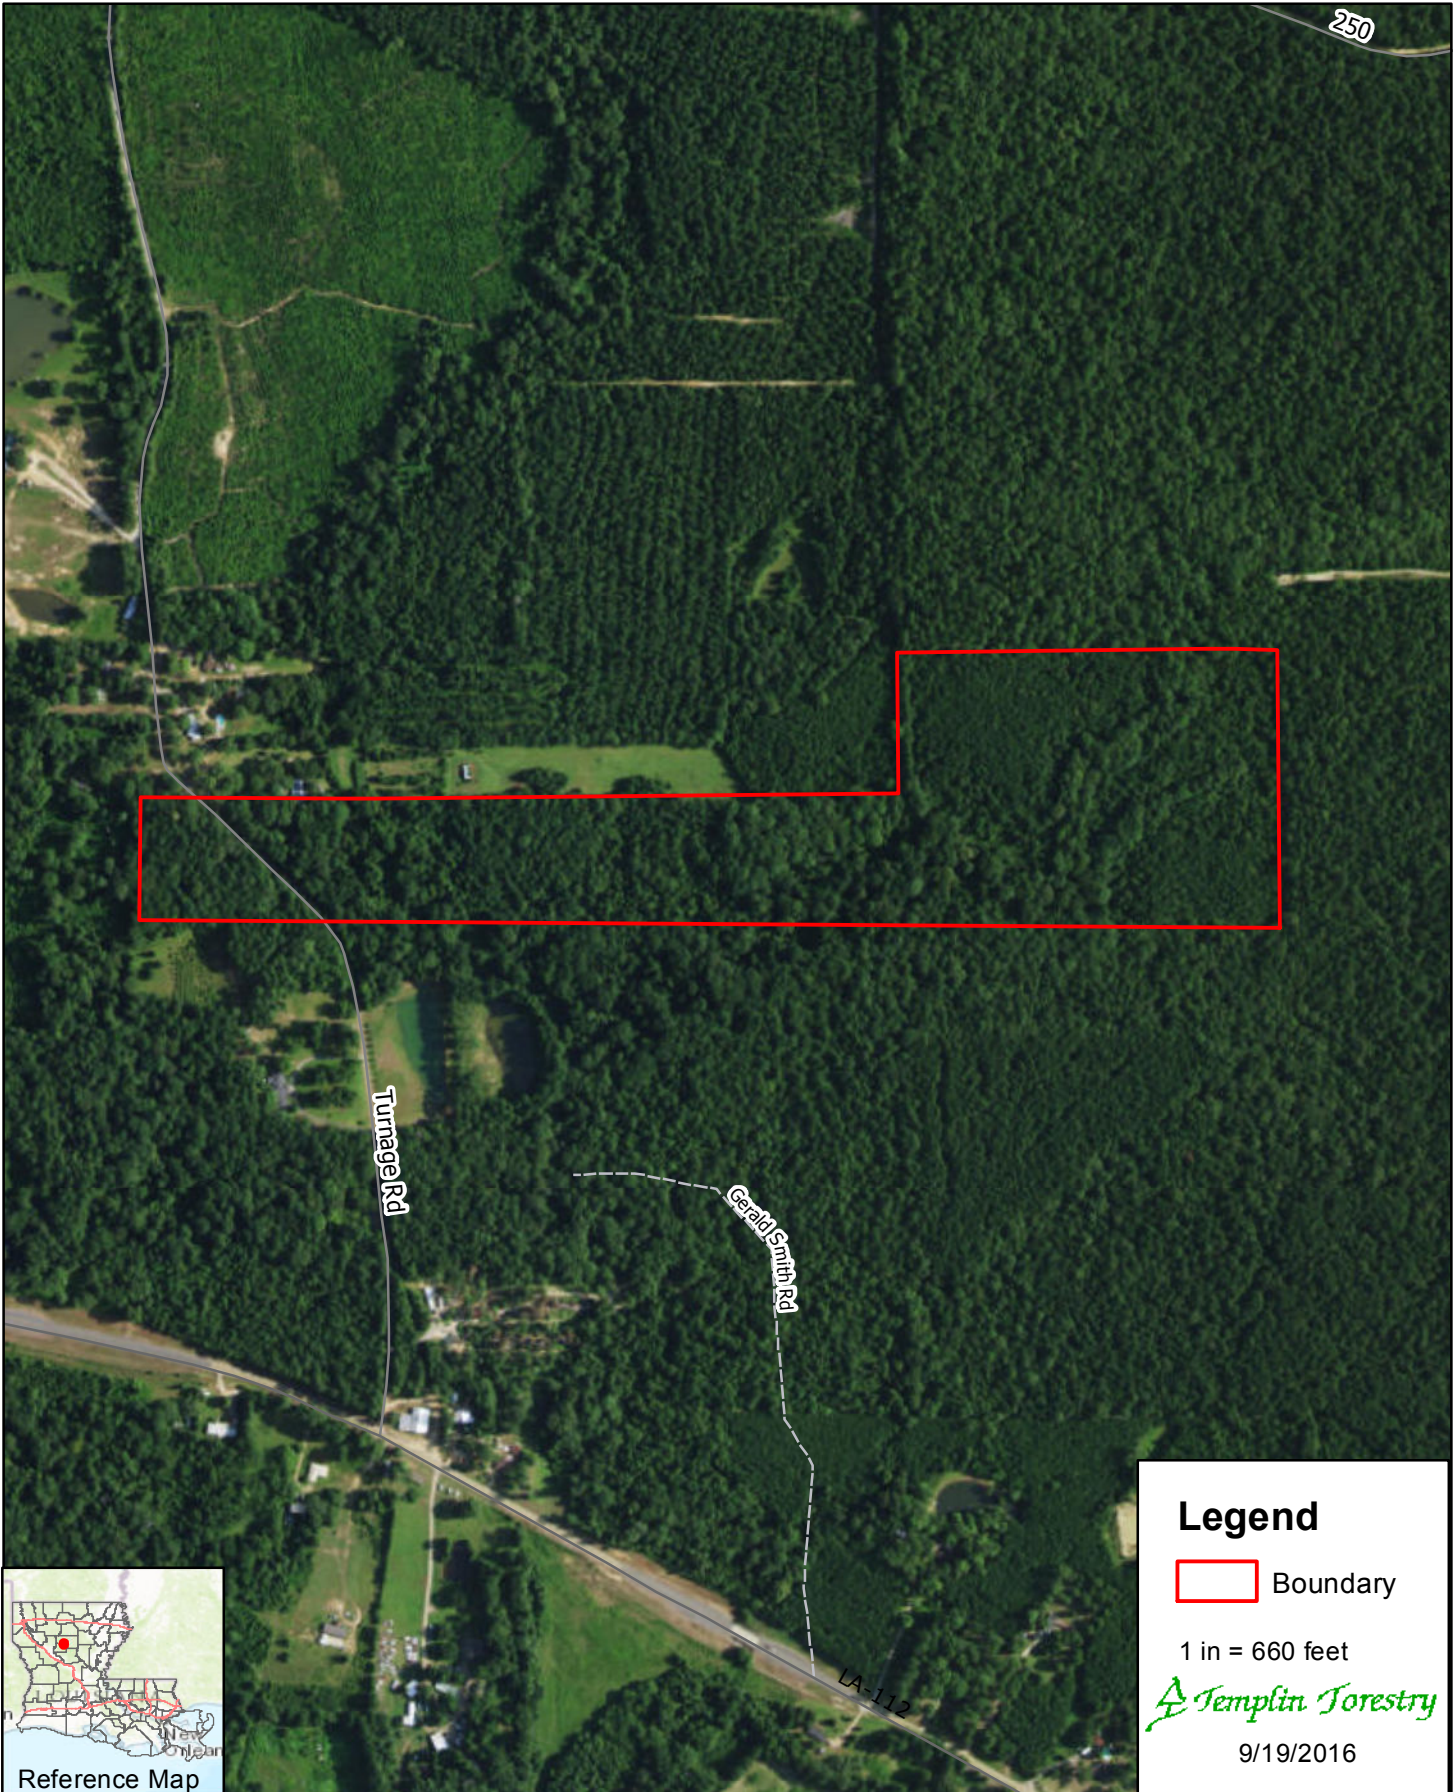

Raia Estate

56 acres in Sections 21 and 22, T2N, R3W,
Rapides Parish, Louisiana

Legend

 Boundary

1 in = 660 feet

Templin Forestry

9/19/2016

Reference Map