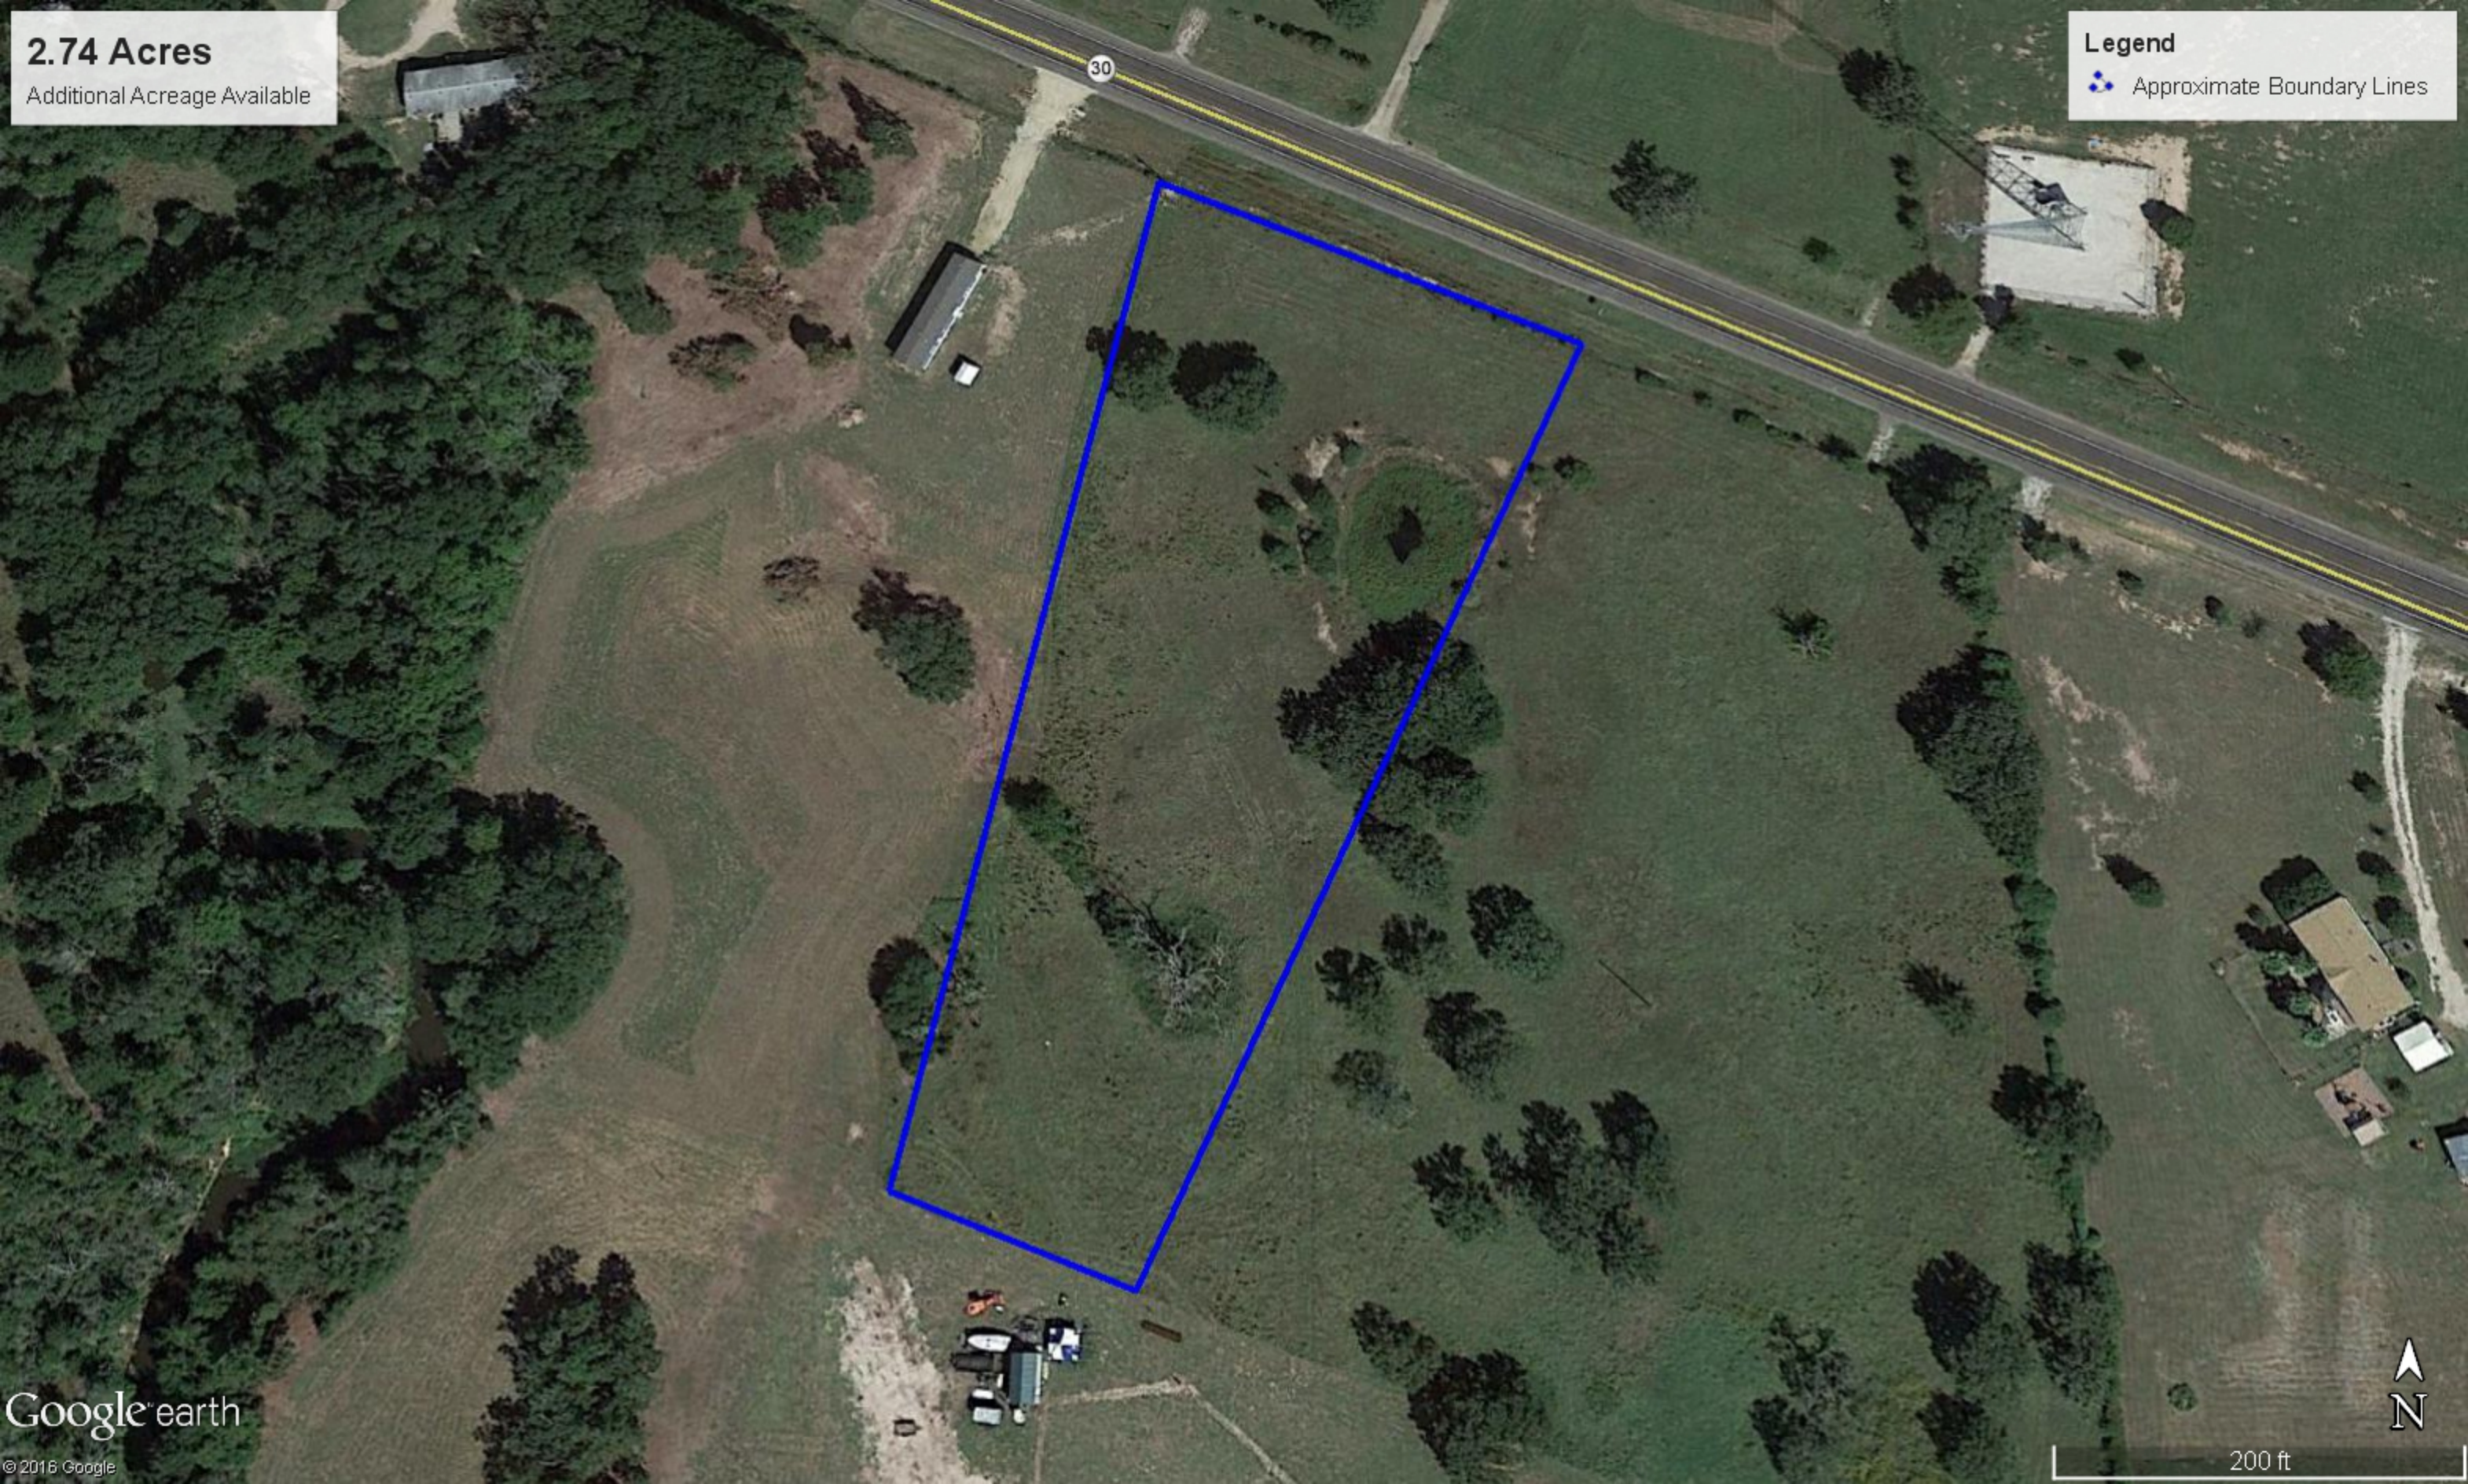

**2.74 Acres**  
Additional Acreage Available

**Legend**  
Approximate Boundary Lines

**2.74 Acres**  
Additional Acreage Available

**Legend**  
Approximate Boundary Lines

*Zone A*

**AREA OF MINIMAL FLOOD HAZARD Zone X**

30

**2.74 Acres**  
Additional Acreage Available

**Legend**  
Approximate Boundary Lines