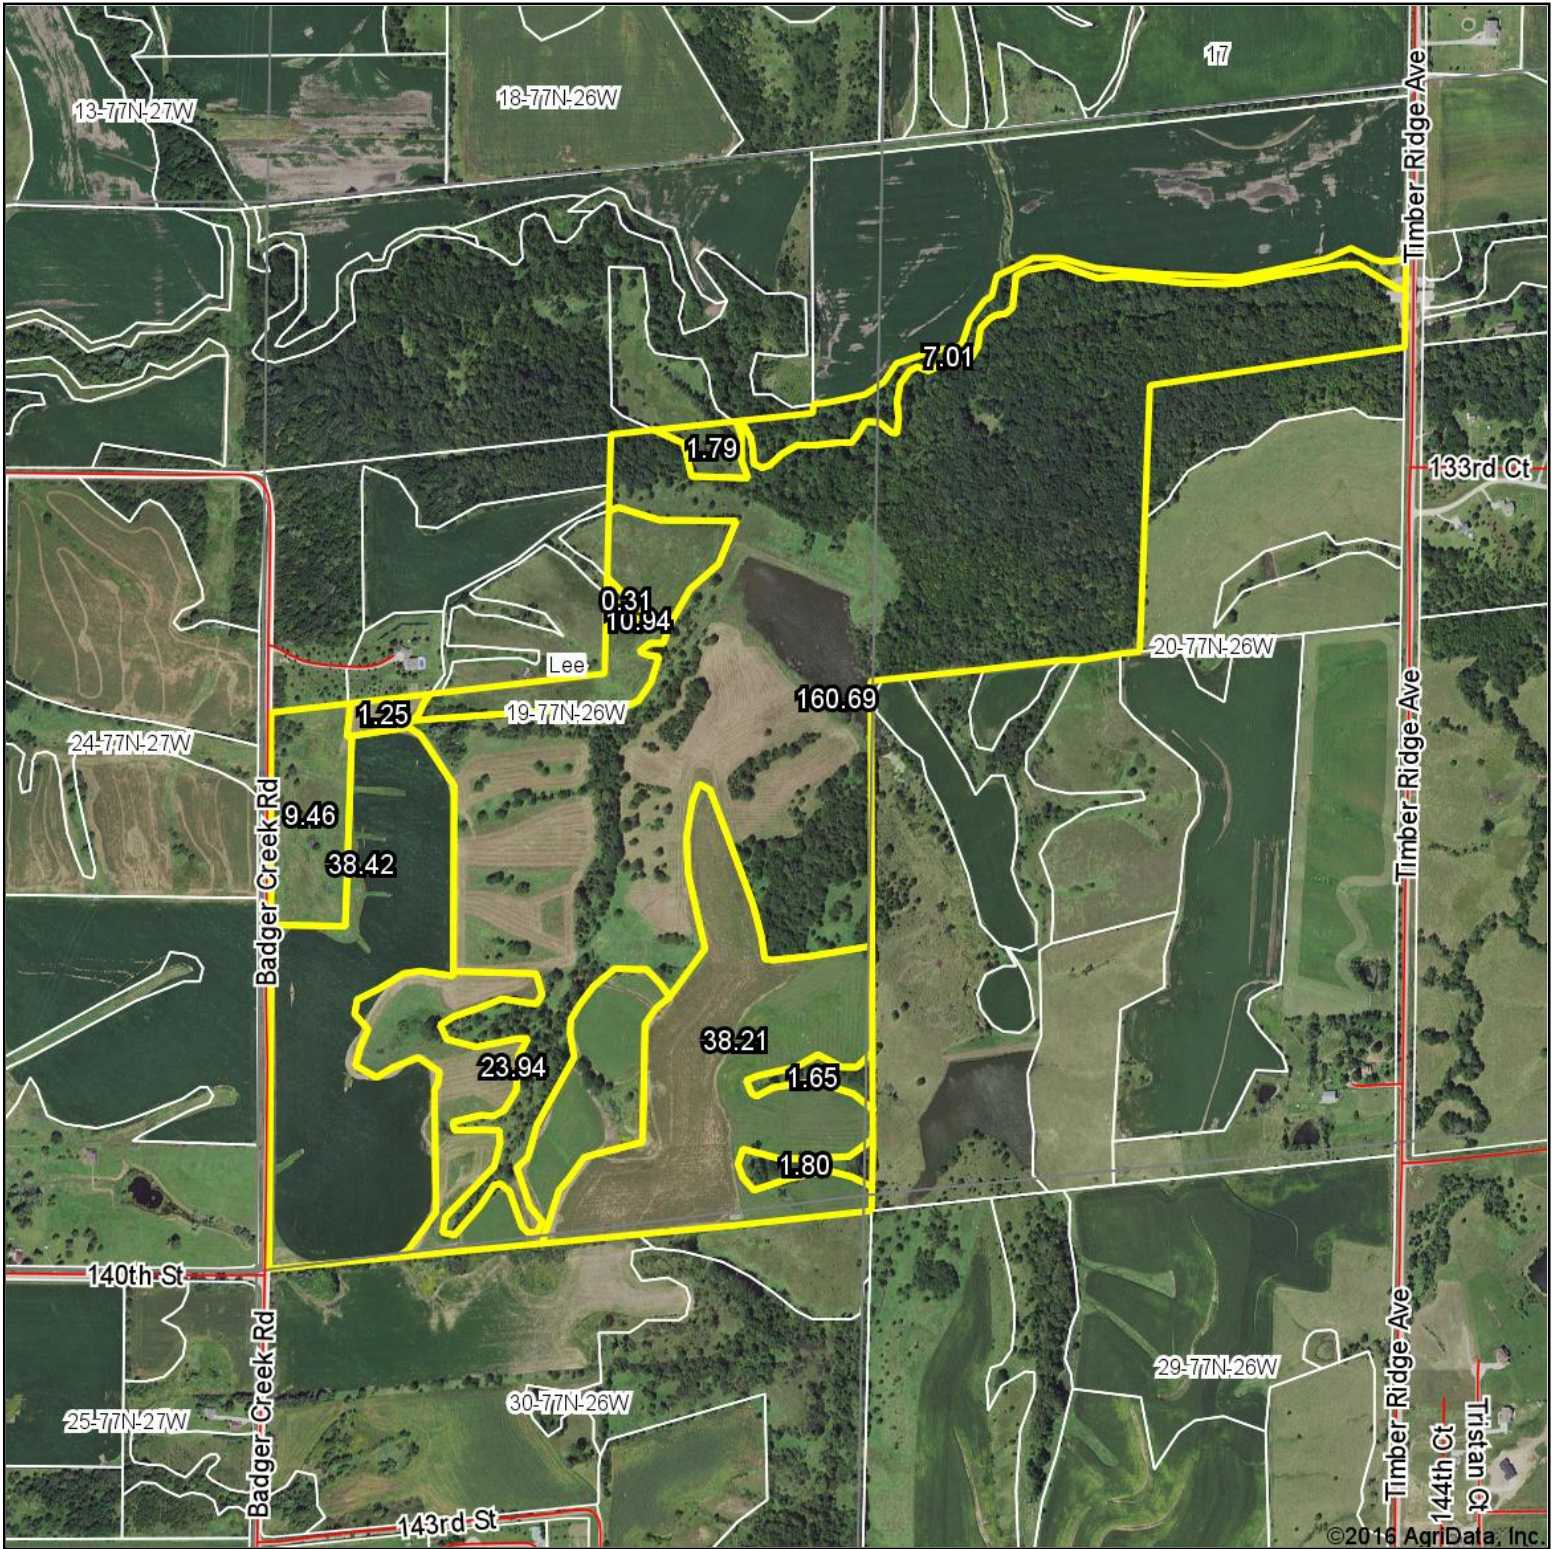

Aerial Map

map center: 41° 27.126', -93° 53.2671'

19-77N-26W
Madison County
Iowa

9/27/2016