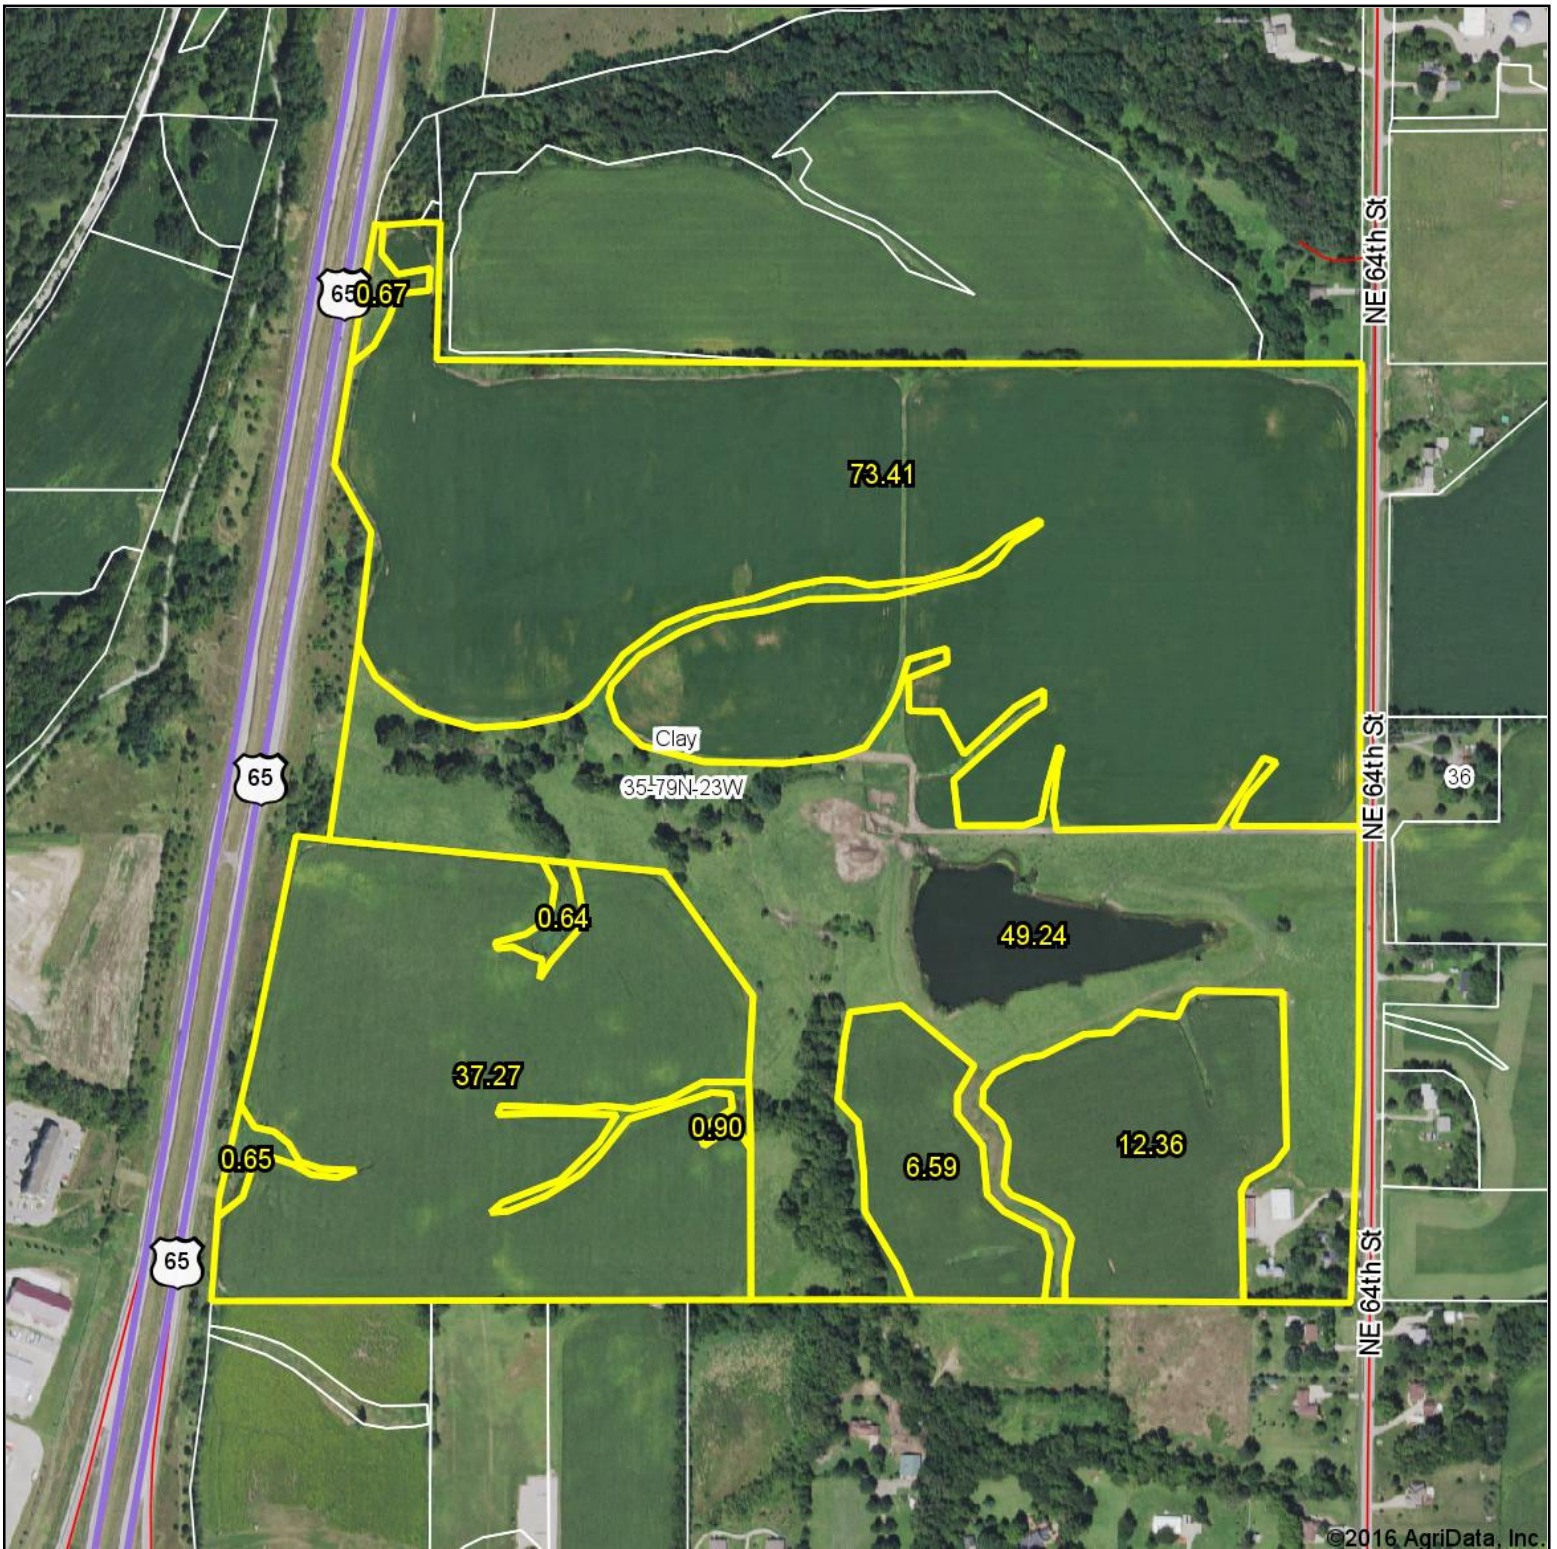

# Aerial Map

©2016 AgriData, Inc.

map center: 41° 36' 29.76, -93° 29' 24.27

**35-79N-23W**  
**Polk County**  
**Iowa**

9/12/2016