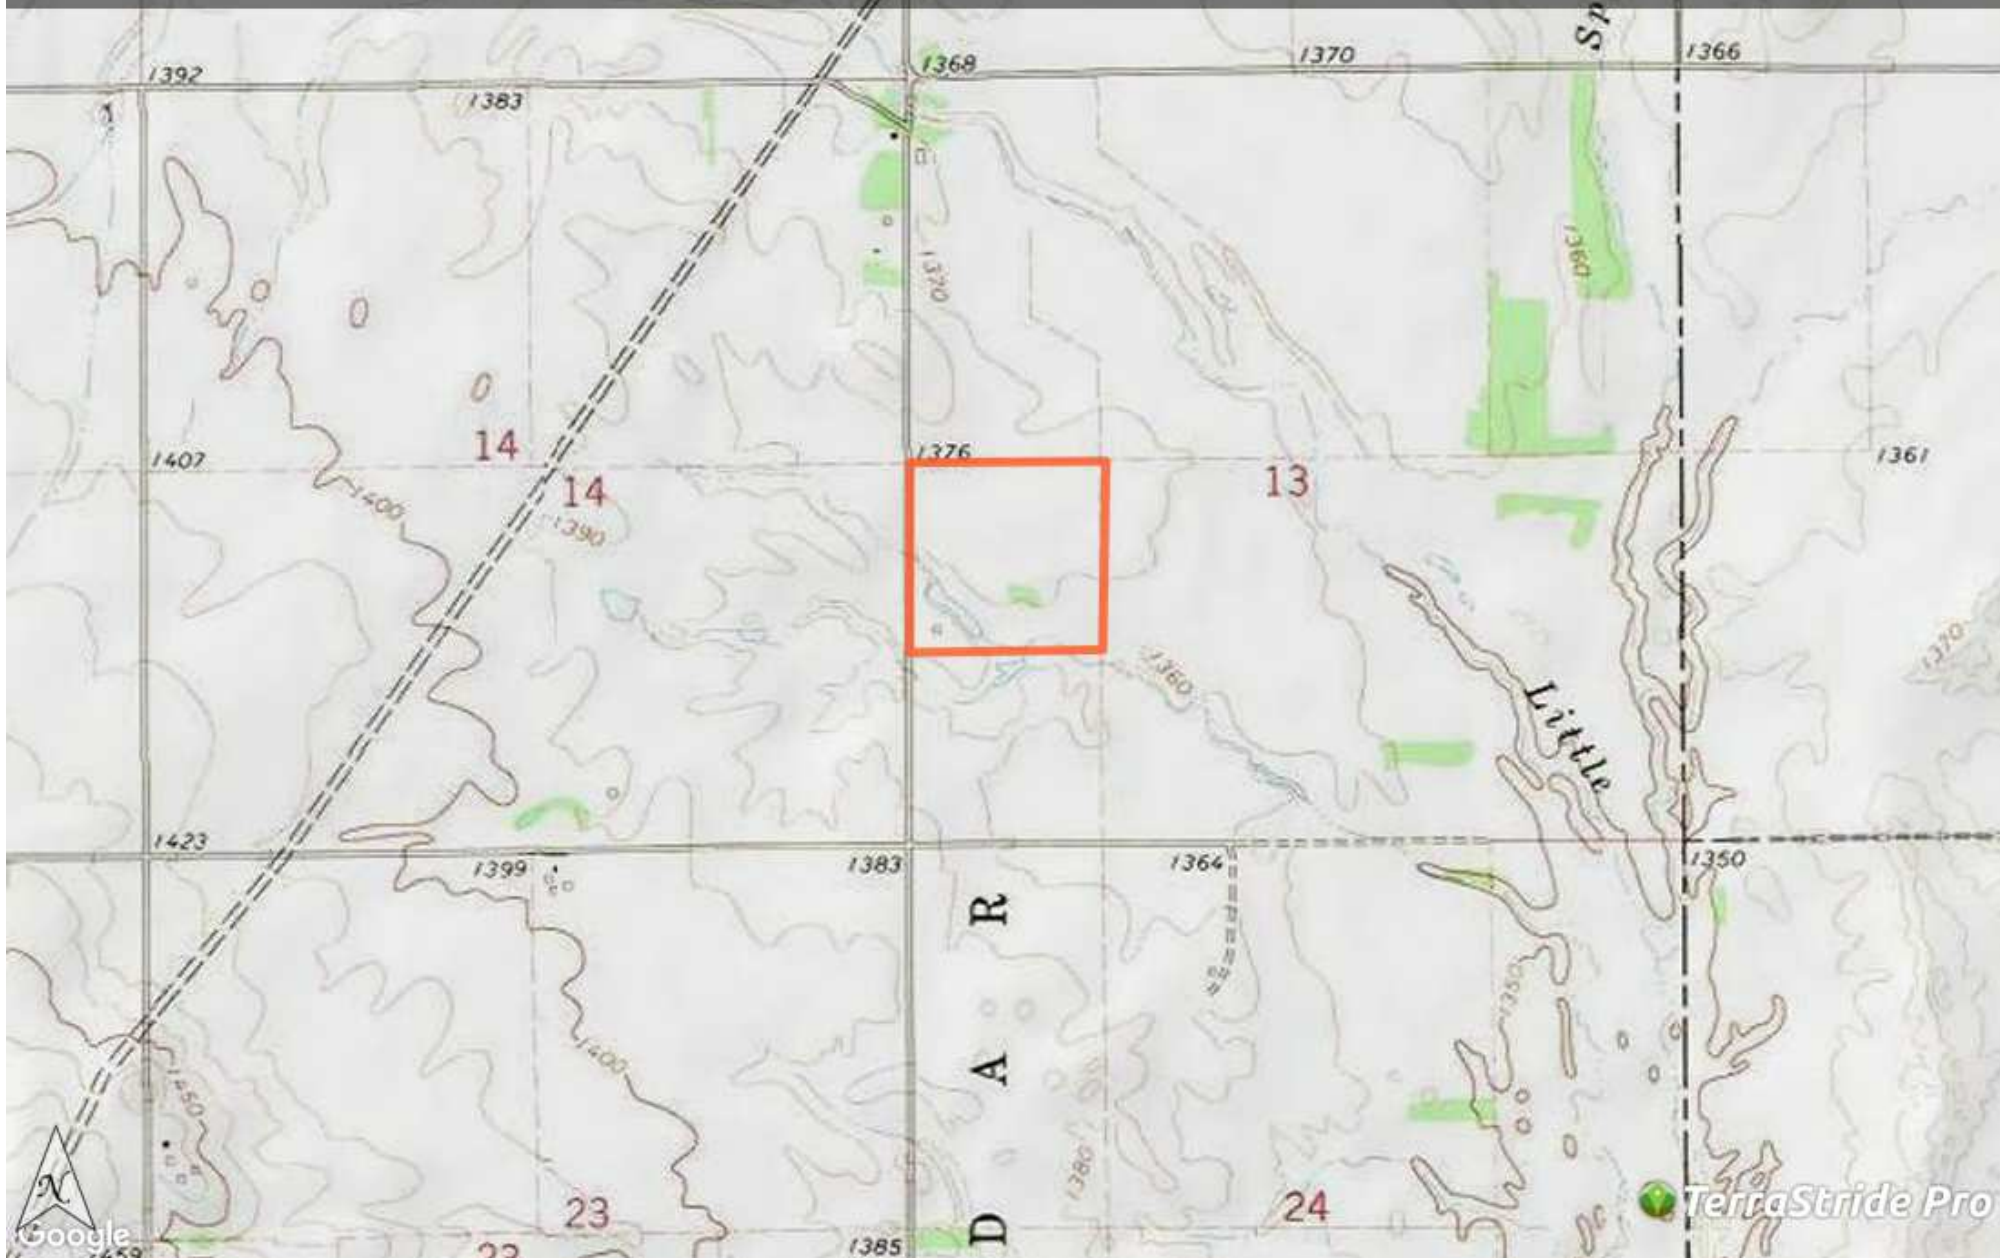

KS - Barber Rucker 39 acres

+/-
39.83 acres
\$120,000

Brown Realty Co

Cliff and Gayla McKinney

(620) 886-1006

cgmc5bar@outlook.com

<http://www.brownrealtyco.com/>

Property Report—KS - Barber Rucker 39 acres +/-