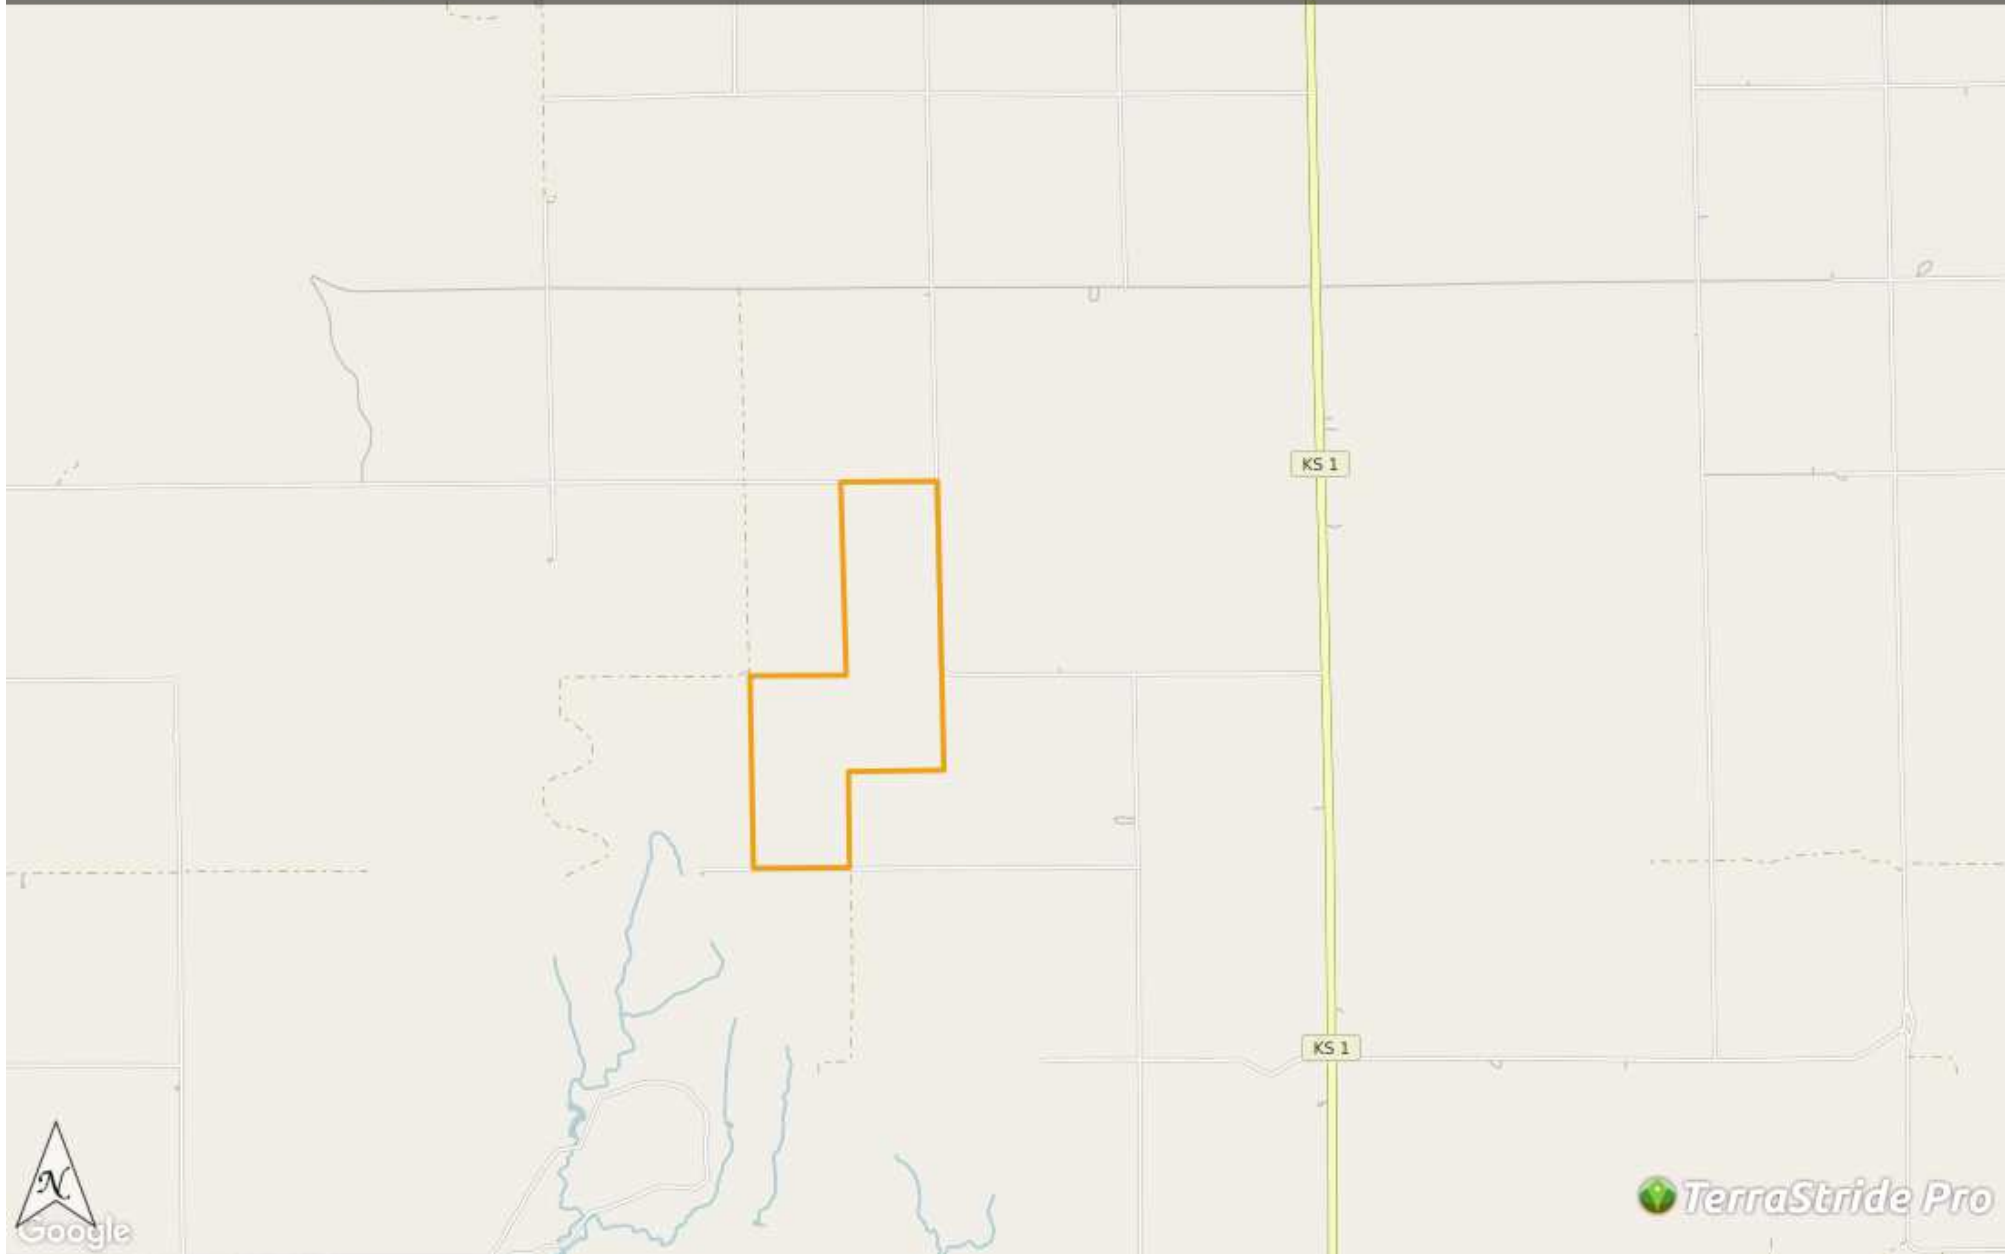

KS - Comanche Beardon Trust
800 acres
800.0 acres
\$1,040,000

Brown Realty Co
Jerry Brown
(318) 728-9544
jbrown@brownrealtyco.com
<http://www.brownrealtyco.com/>

Property Report—KS - Comanche Beardon Trust 800 acres