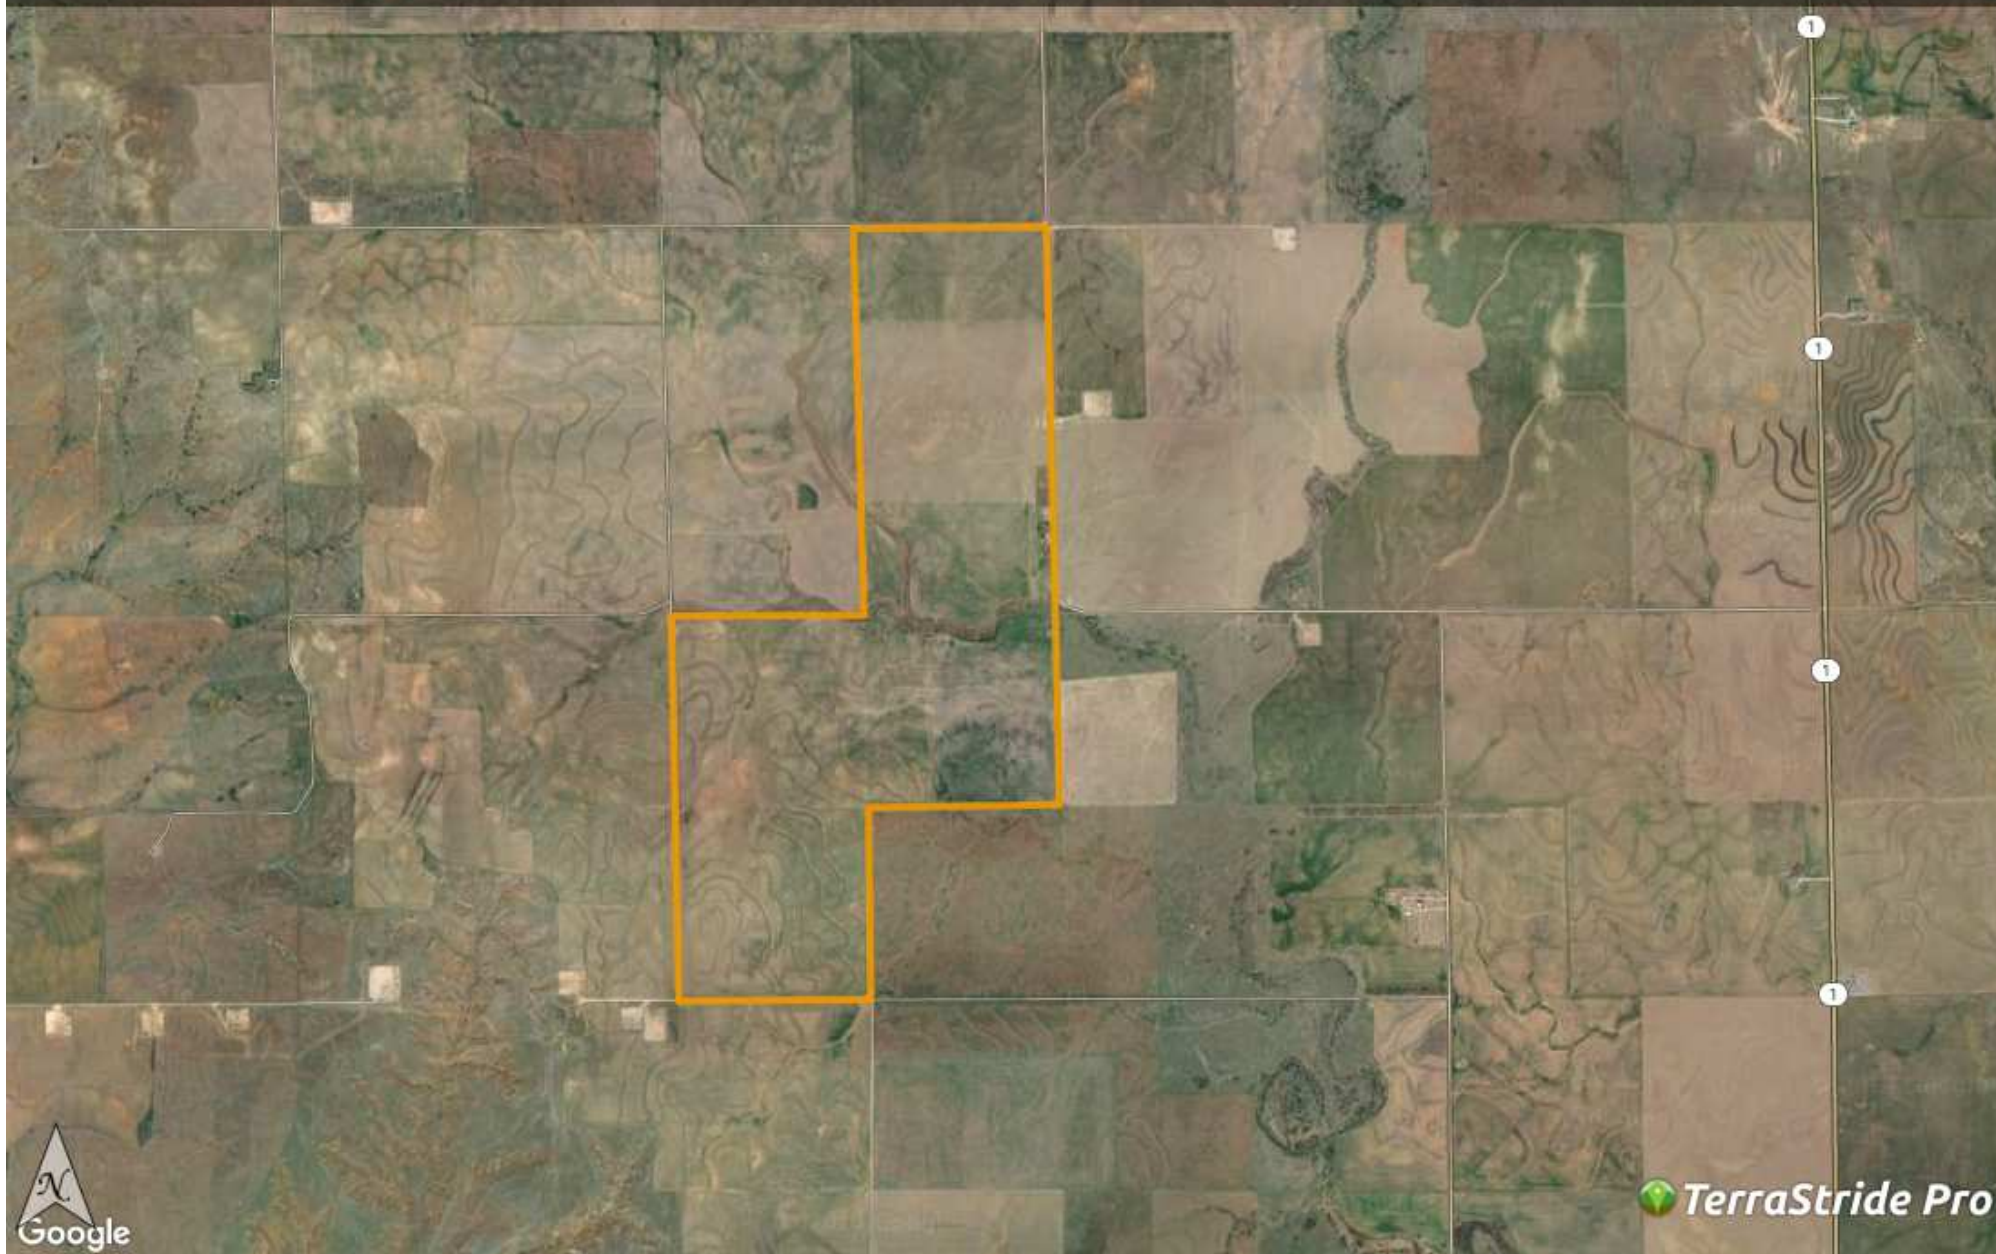

<http://www.brownrealtyco.com/>

Property Report—KS - Comanche Beardon Trust 800 acres

Legend

Feature	Icon	Colors
Generic Polygon		

DISCLAIMER: The information contained herein is as obtained by this broker from sellers, owners, or other sources. This information is considered reliable, neither this broker nor owners make any guarantee, warranty or representation as to correctness of any data or descriptions and the accuracy of such statements. The correctness and / or accuracy of any and all statements should be determined through independent investigation made by the prospective purchaser. Any offer for sale is subject to prior sale, errors and omissions, change of price, terms or other conditions or withdrawal from sale