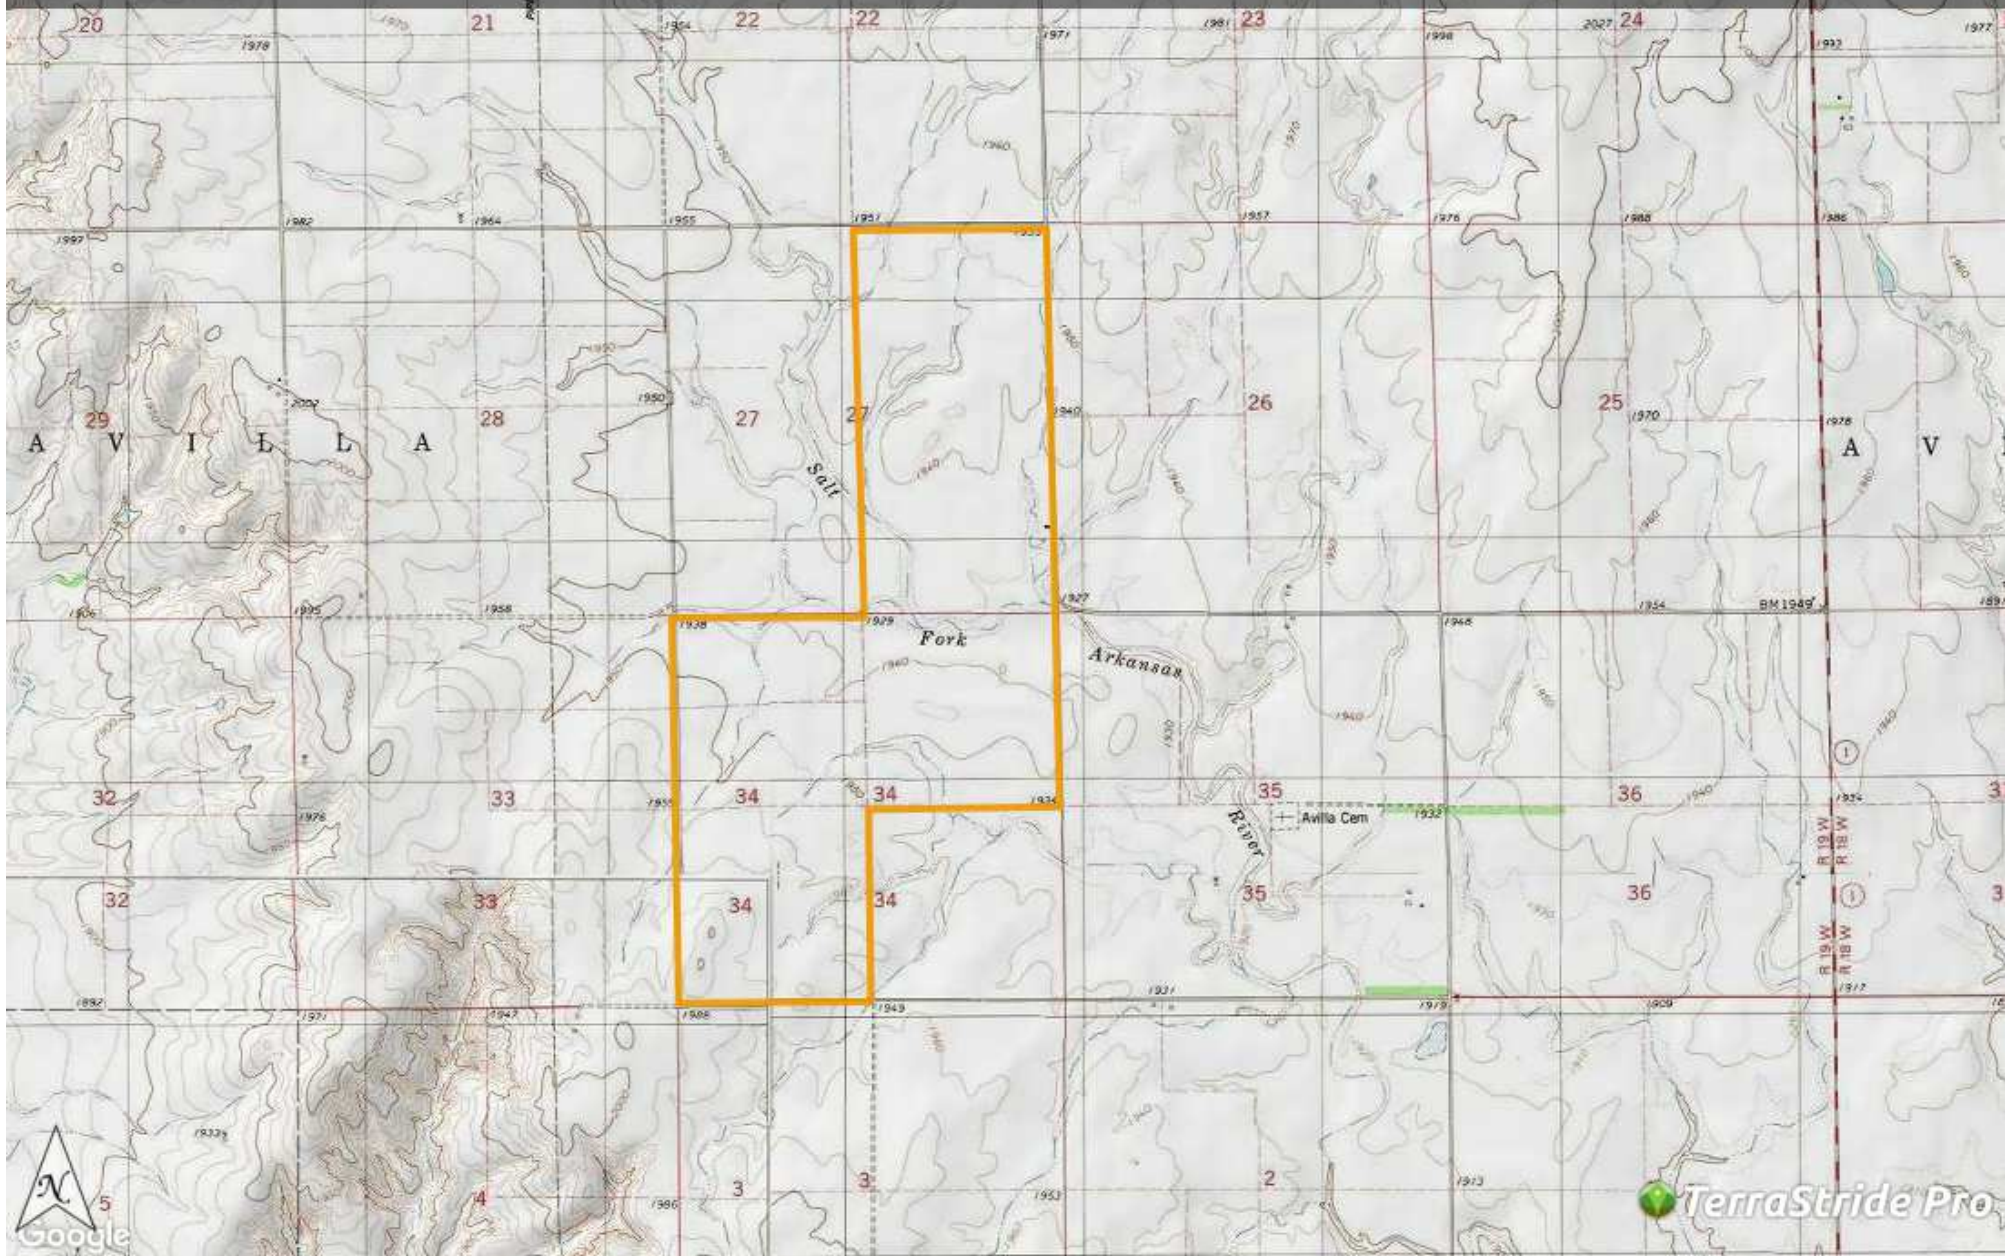

# Property Report—KS - Comanche Beardon Trust 800 acres