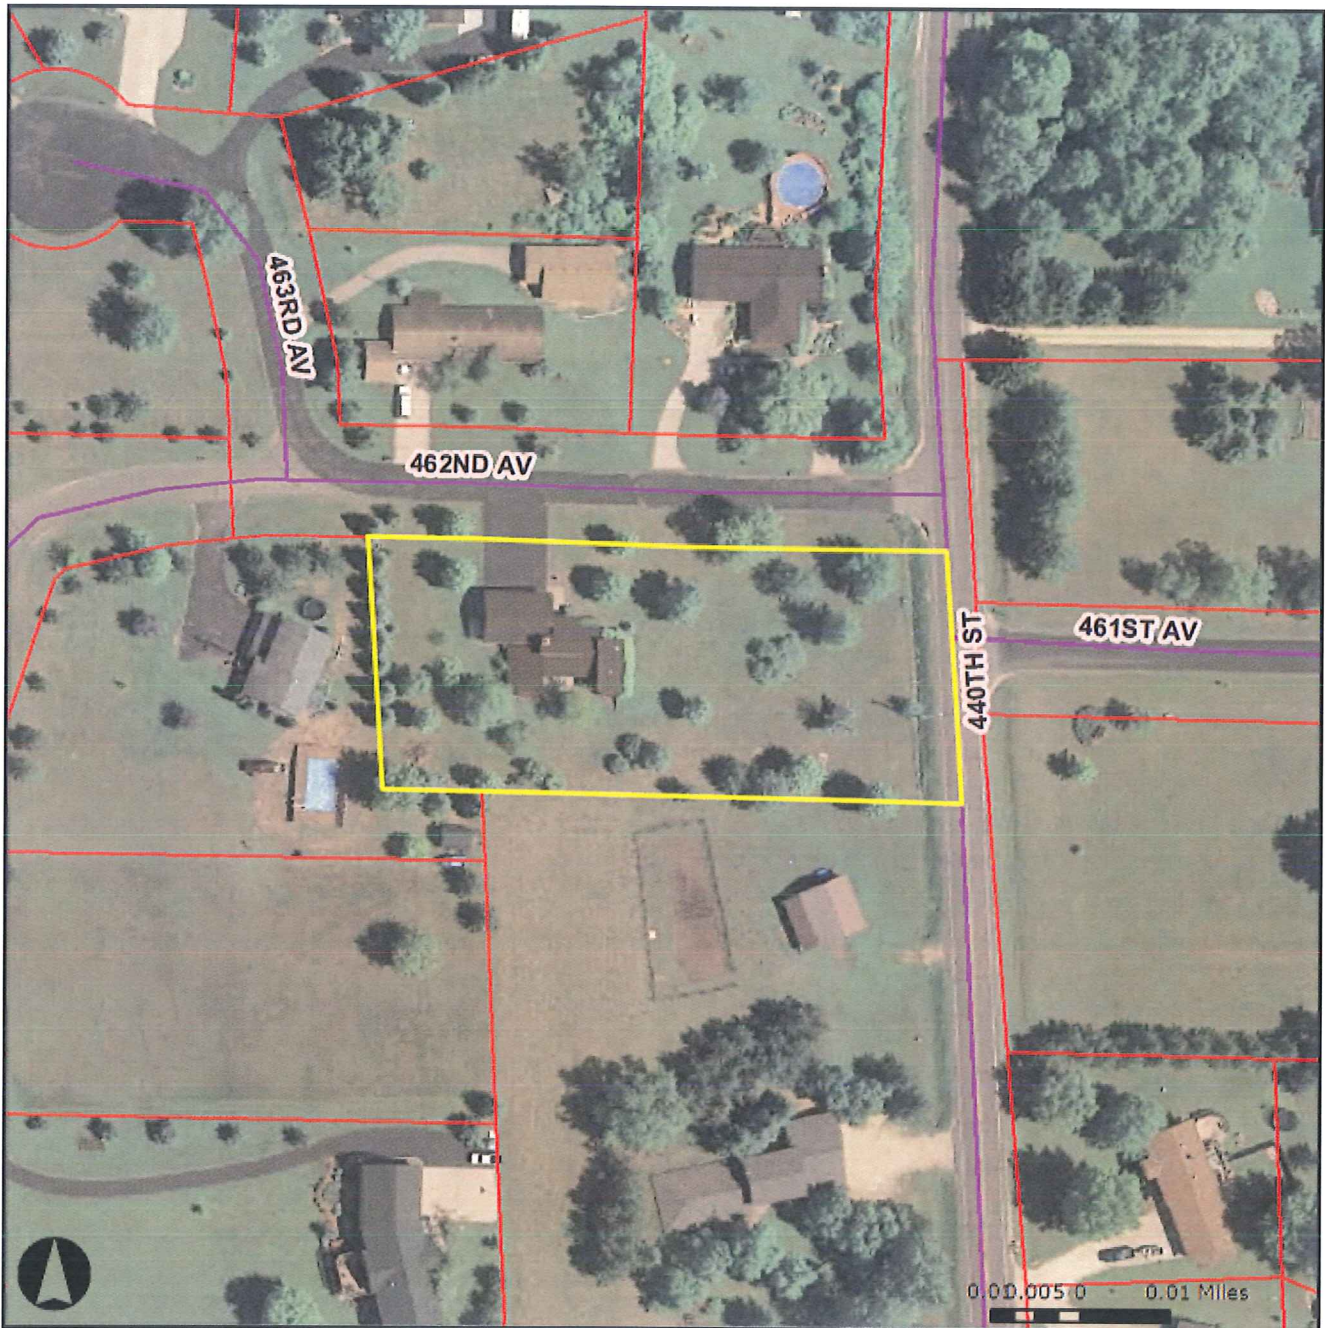

Dunn Co GIS

DISCLAIMER OF LIABILITY

The information depicted on this map is a compilation of public record information including aerial photography and other base maps. No warranty is made, express or implied, as to the accuracy of the information used. The data layers are a representation of current data to the best of our knowledge and may contain errors. It is not a legally recorded map and cannot be substituted for field-verified information. Map may be reproduced with permission of the Dunn County Administrative Coordinators Office. Errors should be reported to the GIS Division, 800 Wilson Ave, Menomonie WI 54751. Phone (715) 231-6505.