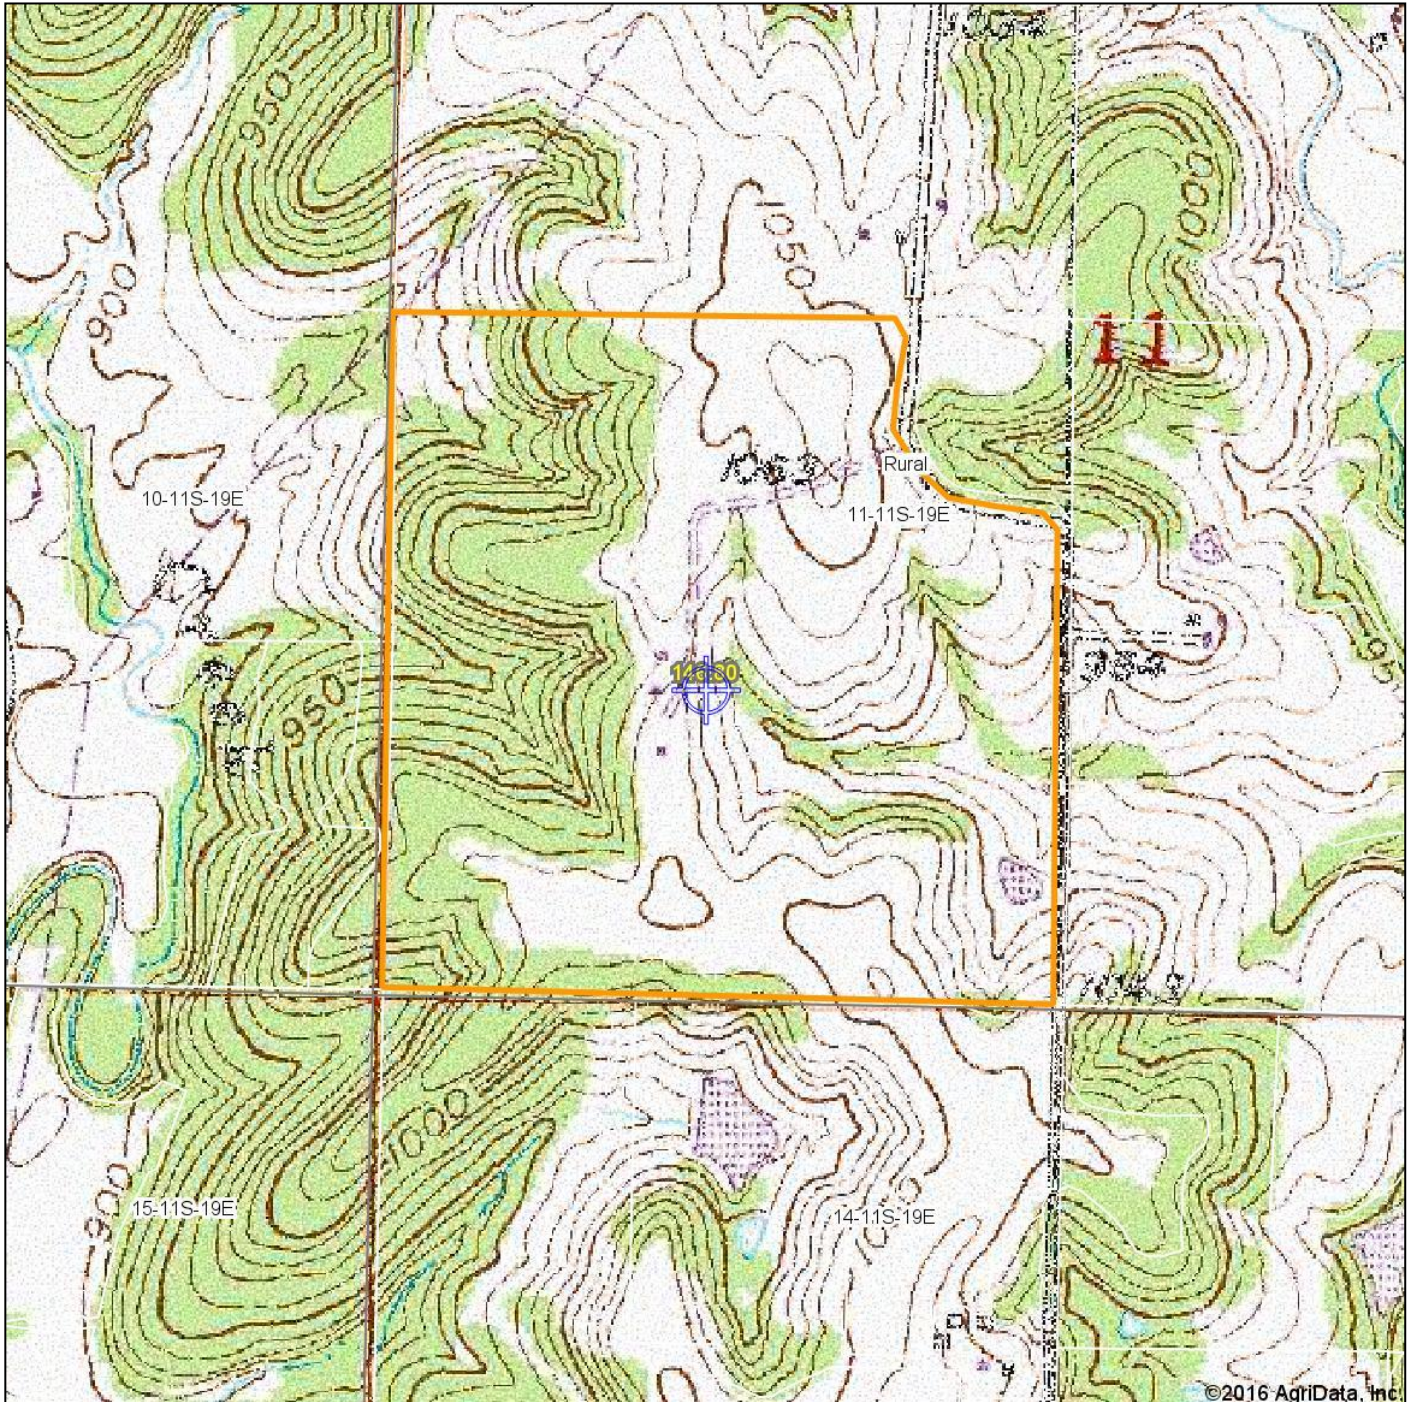

Topography Map

map center: 39° 6' 18.97, 95° 16' 32.18

11-11S-19E
Jefferson County
Kansas

7/8/2016

Field borders provided by Farm Service Agency as of 5/21/2008.