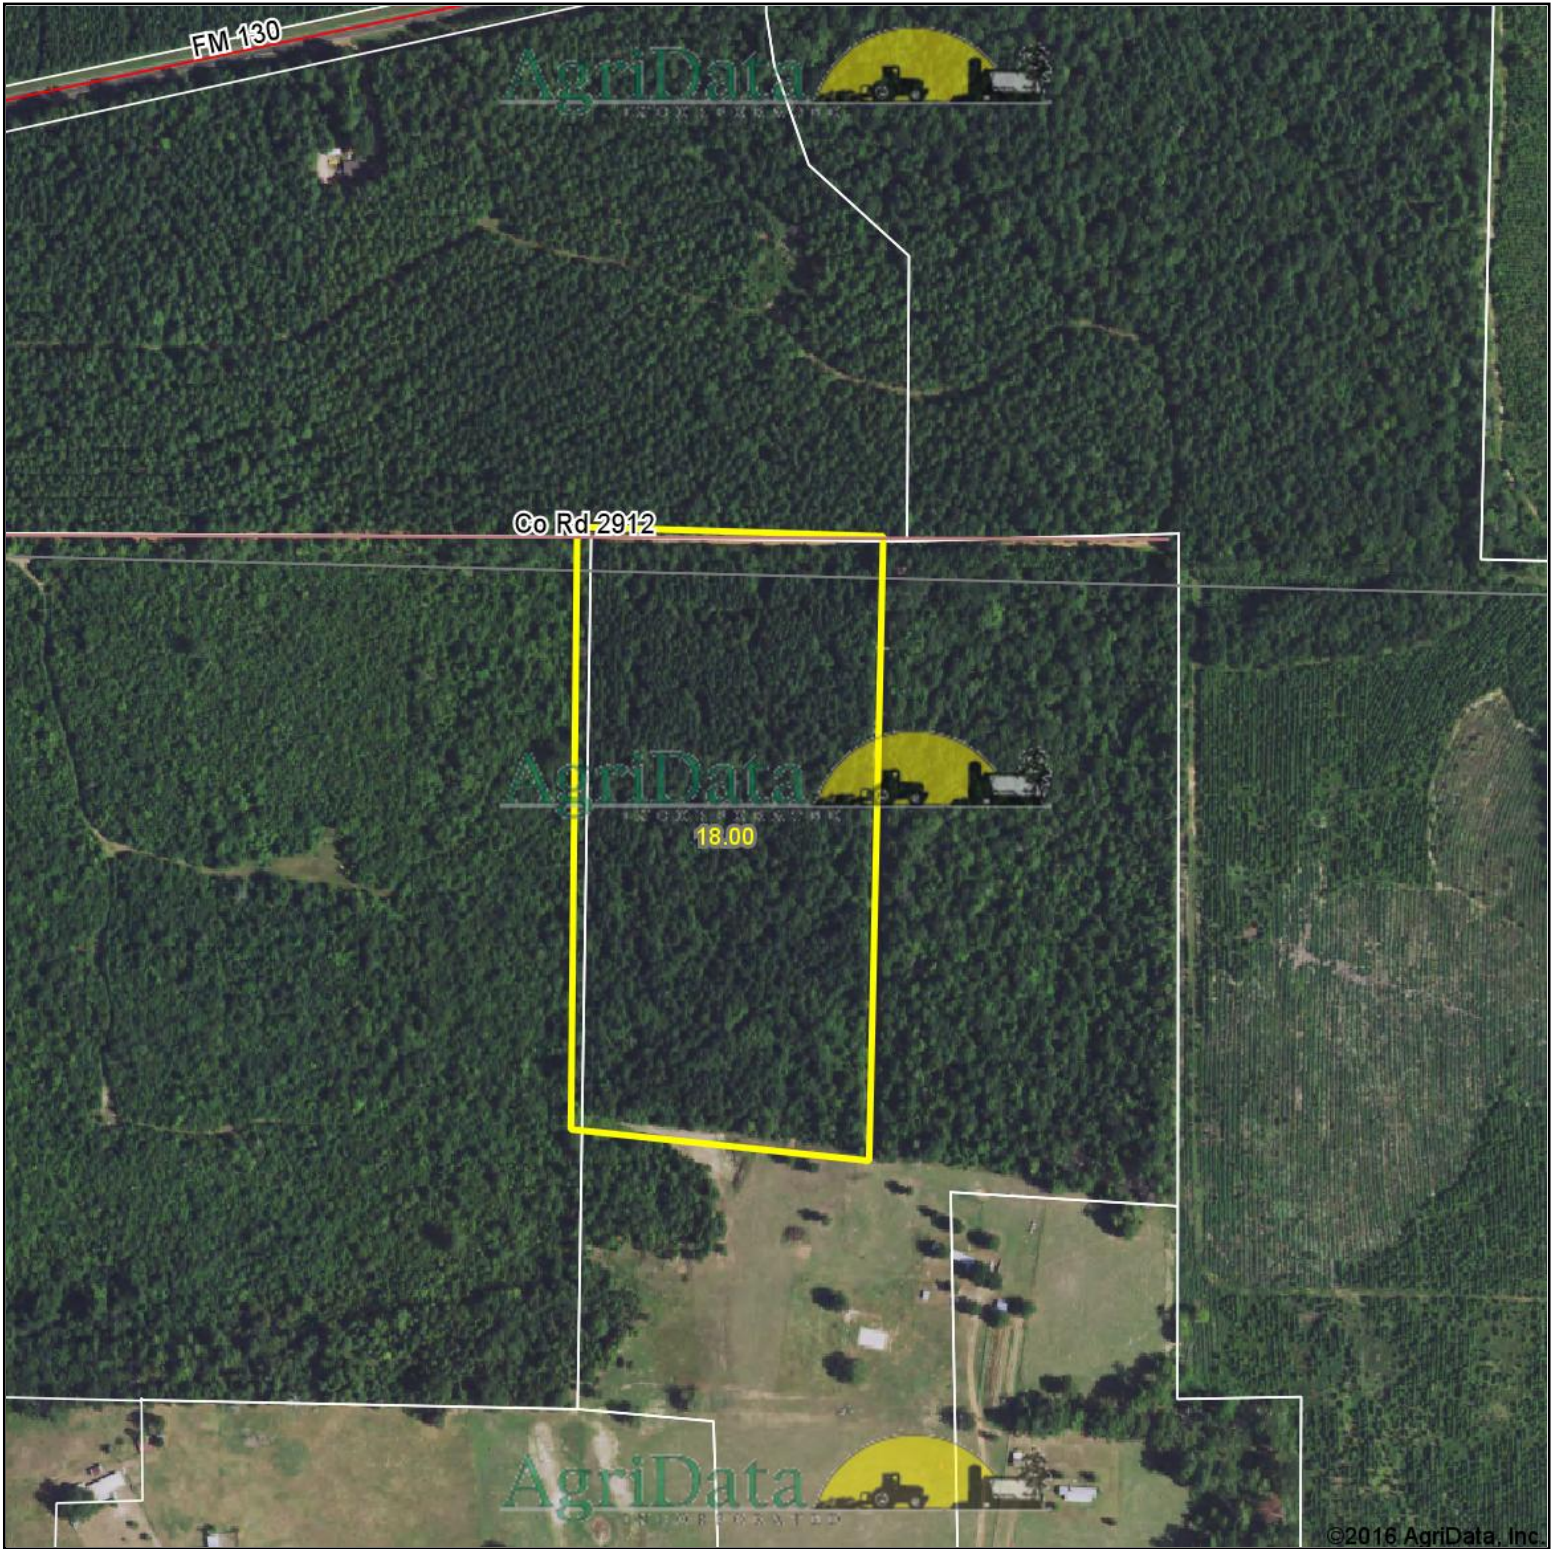

Aerial Map

map center: 33° 3' 57.06, 94° 33' 19.64

Maps Provided By:

CUSTOMIZED ONLINE MAPPING
© AgriData, Inc. 2016 www.AgriDataInc.com

**Cass County
Texas**

6/29/2016