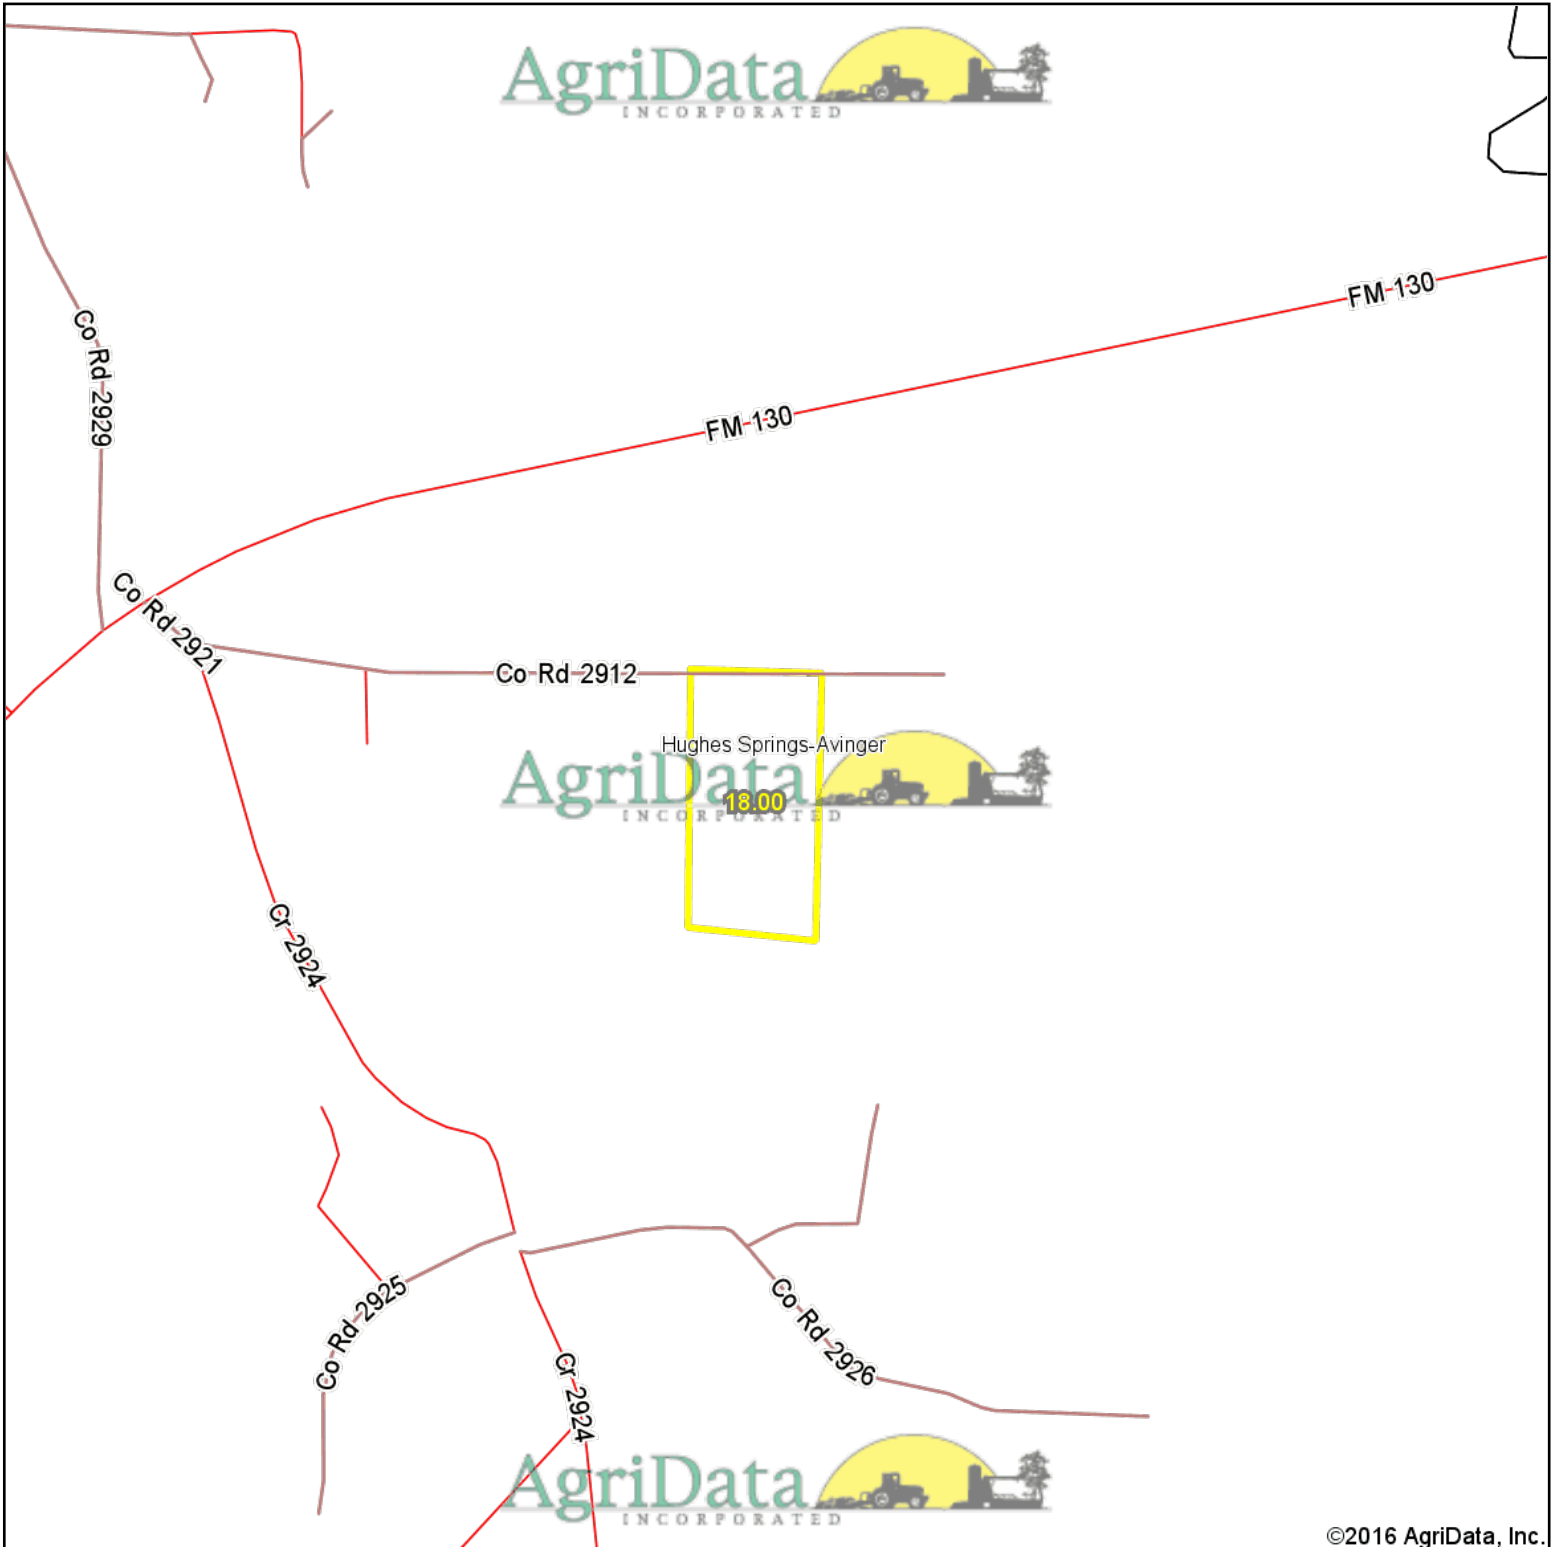

OverView Map

©2016 AgriData, Inc.

map center: 33° 3' 57.06, 94° 33' 19.64

Maps Provided By:

CUSTOMIZED ONLINE MAPPING
© AgriData, Inc. 2016 www.AgriDataInc.com

6/29/2016