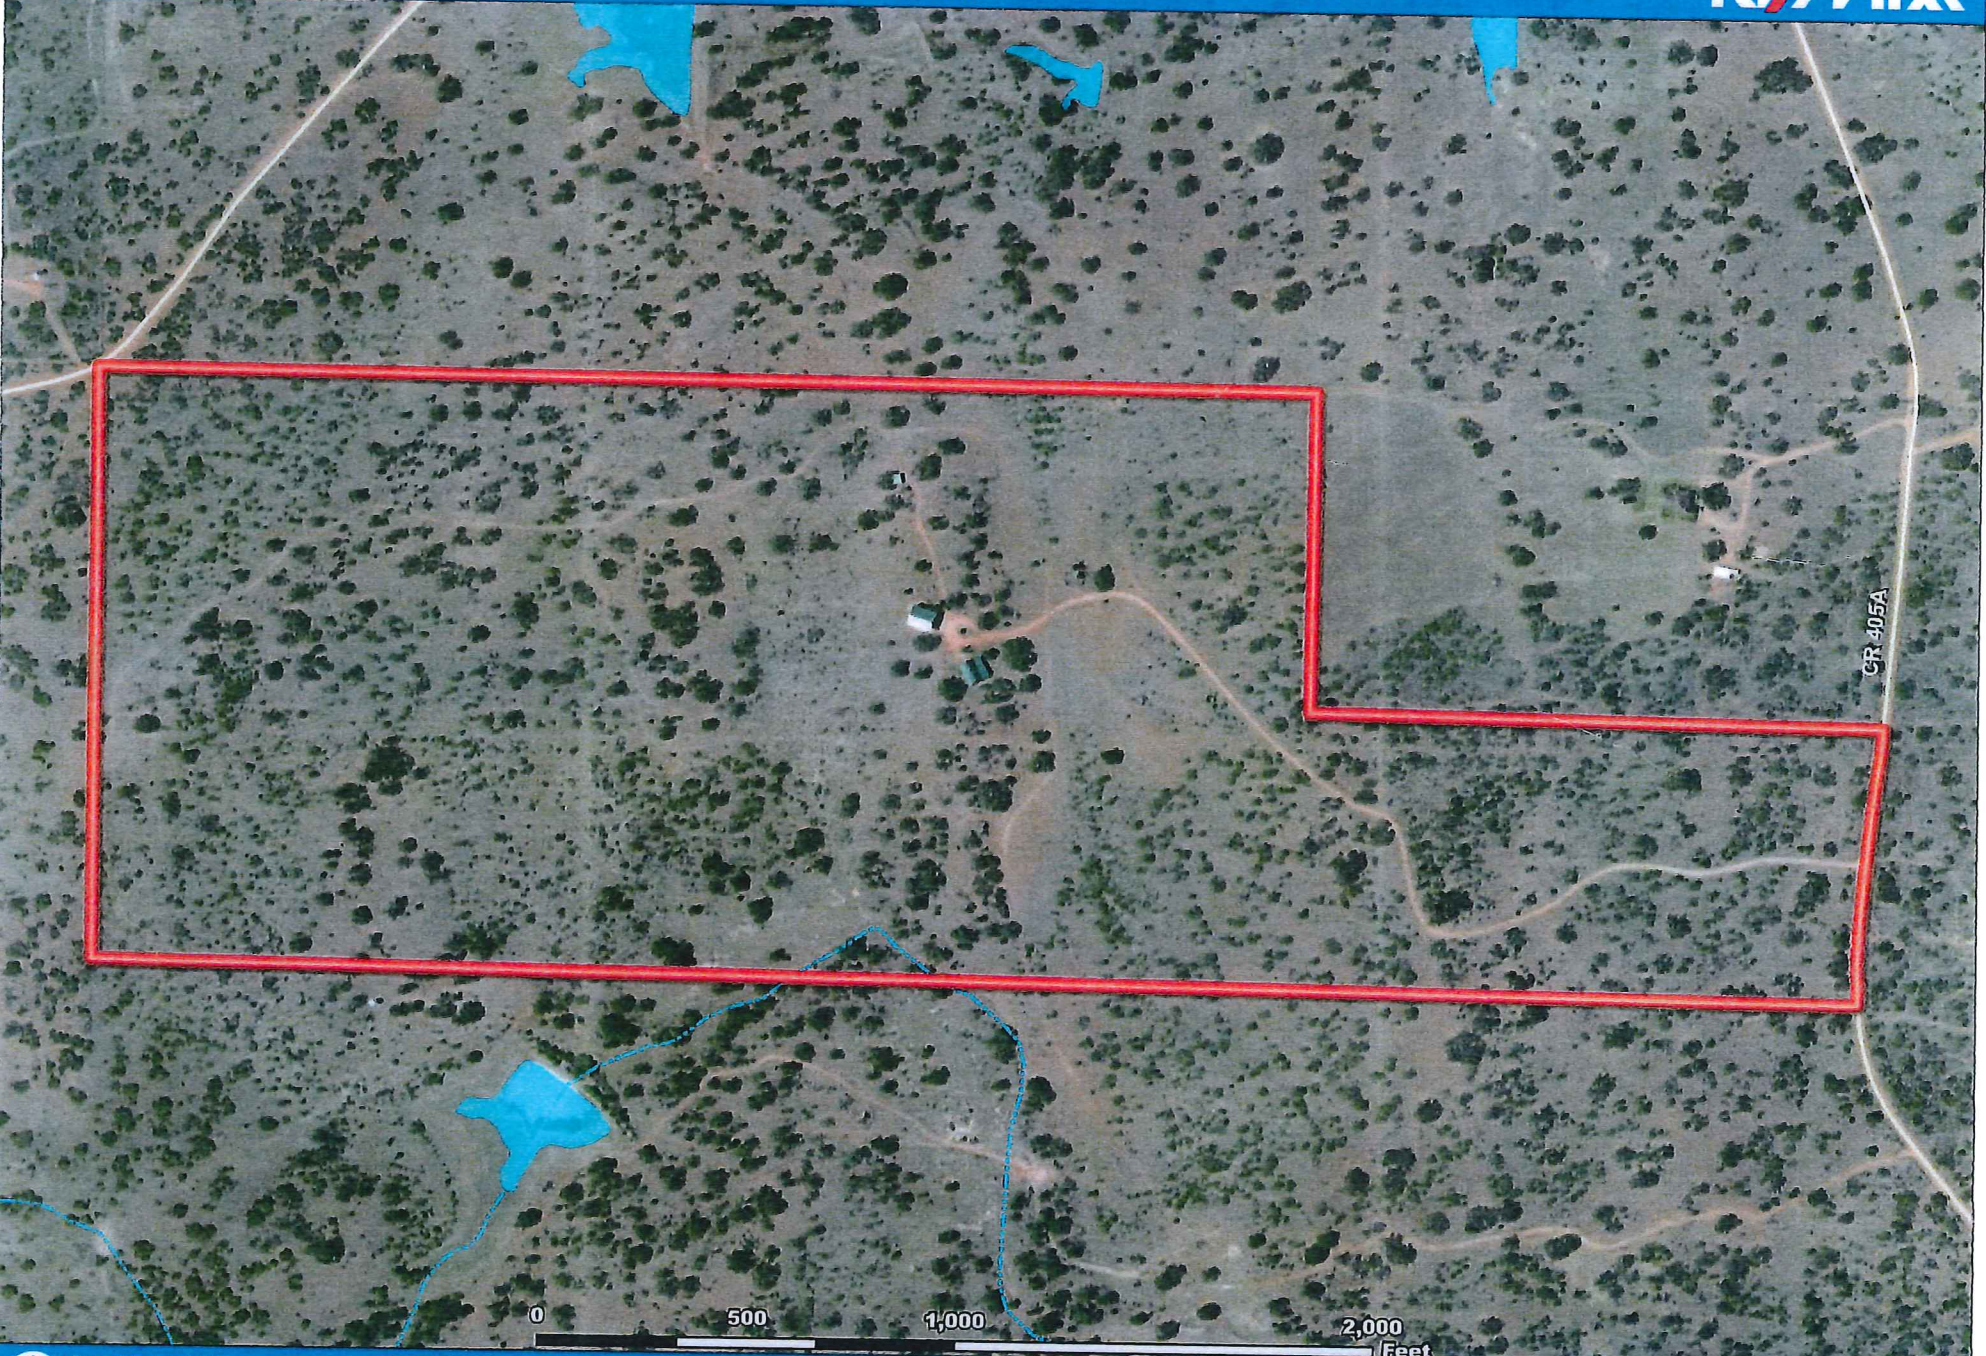

LLANO COUNTY, TX - DEES WILLIAM T AND TAMARA S (AERIAL OVERVIEW)

Tory B. Virdell

1000 Ford Road Llano, TX 78643

Tel: (325) 423-4237

tvirdell@virdellrealestate.com

Date: July 14, 2013
Data Source: TNRIS, LCAD
Aerial Photo: 2011