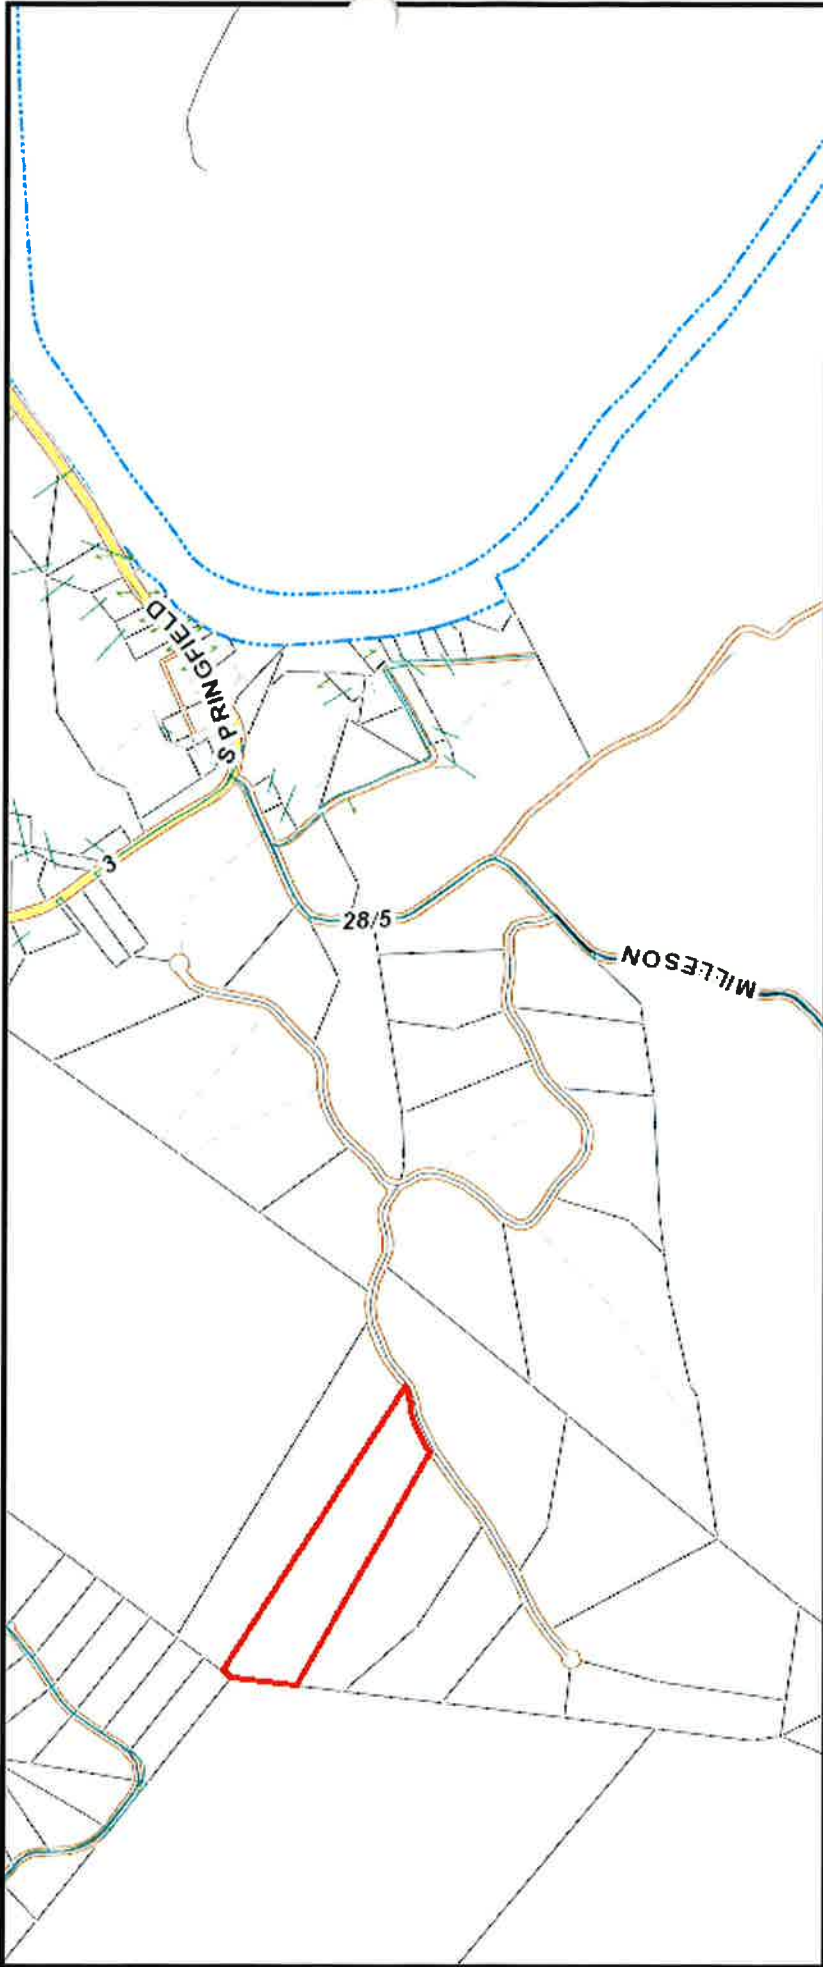

Map

Scale = 1:11167

OWN1: WATSON BETTY I ADDR2: PO BOX 336

OWN2:

CARBOF:

PARID: 10 17010100000000

ADDR1:

Map

Scale = 1:2792

OWN1: WATSON BETTY I ADDR2: PO BOX 336

OWN2:

CARBOF:

PARID: 10 17010100000000

ADDR1:

My Map

Copyright 2011 Hampshire County, WV All rights reserved. Mon Jan 4 2016 03:53:55 PM.