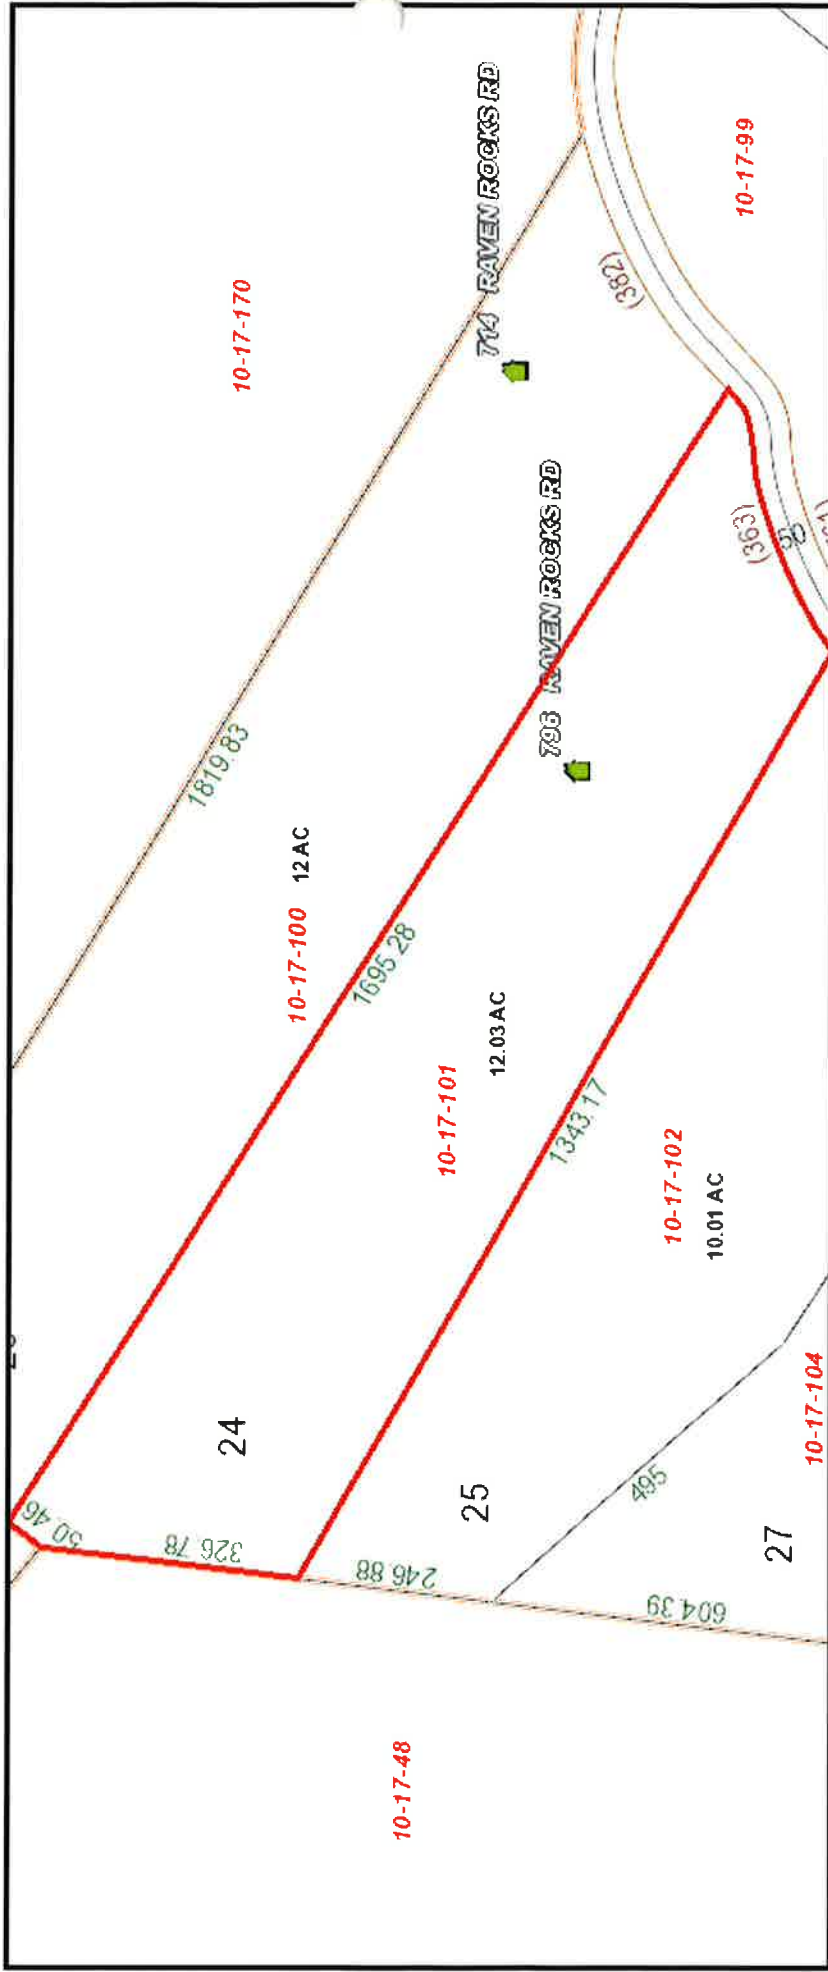

Map

Scale = 1:11167

OWN1: WATSON BETTY I ADDR2: PO BOX 336

OWN2:

CARBOF:

PARID: 10 17010100000000

ADDR1:

Map

Scale = 1:2792

OWN1: WATSON BETTY I ADDR2: PO BOX 336

OWN2:

CARBOF:

PARID: 10 17010100000000

ADDR1:

My Map

Copyright 2011 Hampshire County, WV All rights reserved. Mon Jan 4 2016 03:53:55 PM.