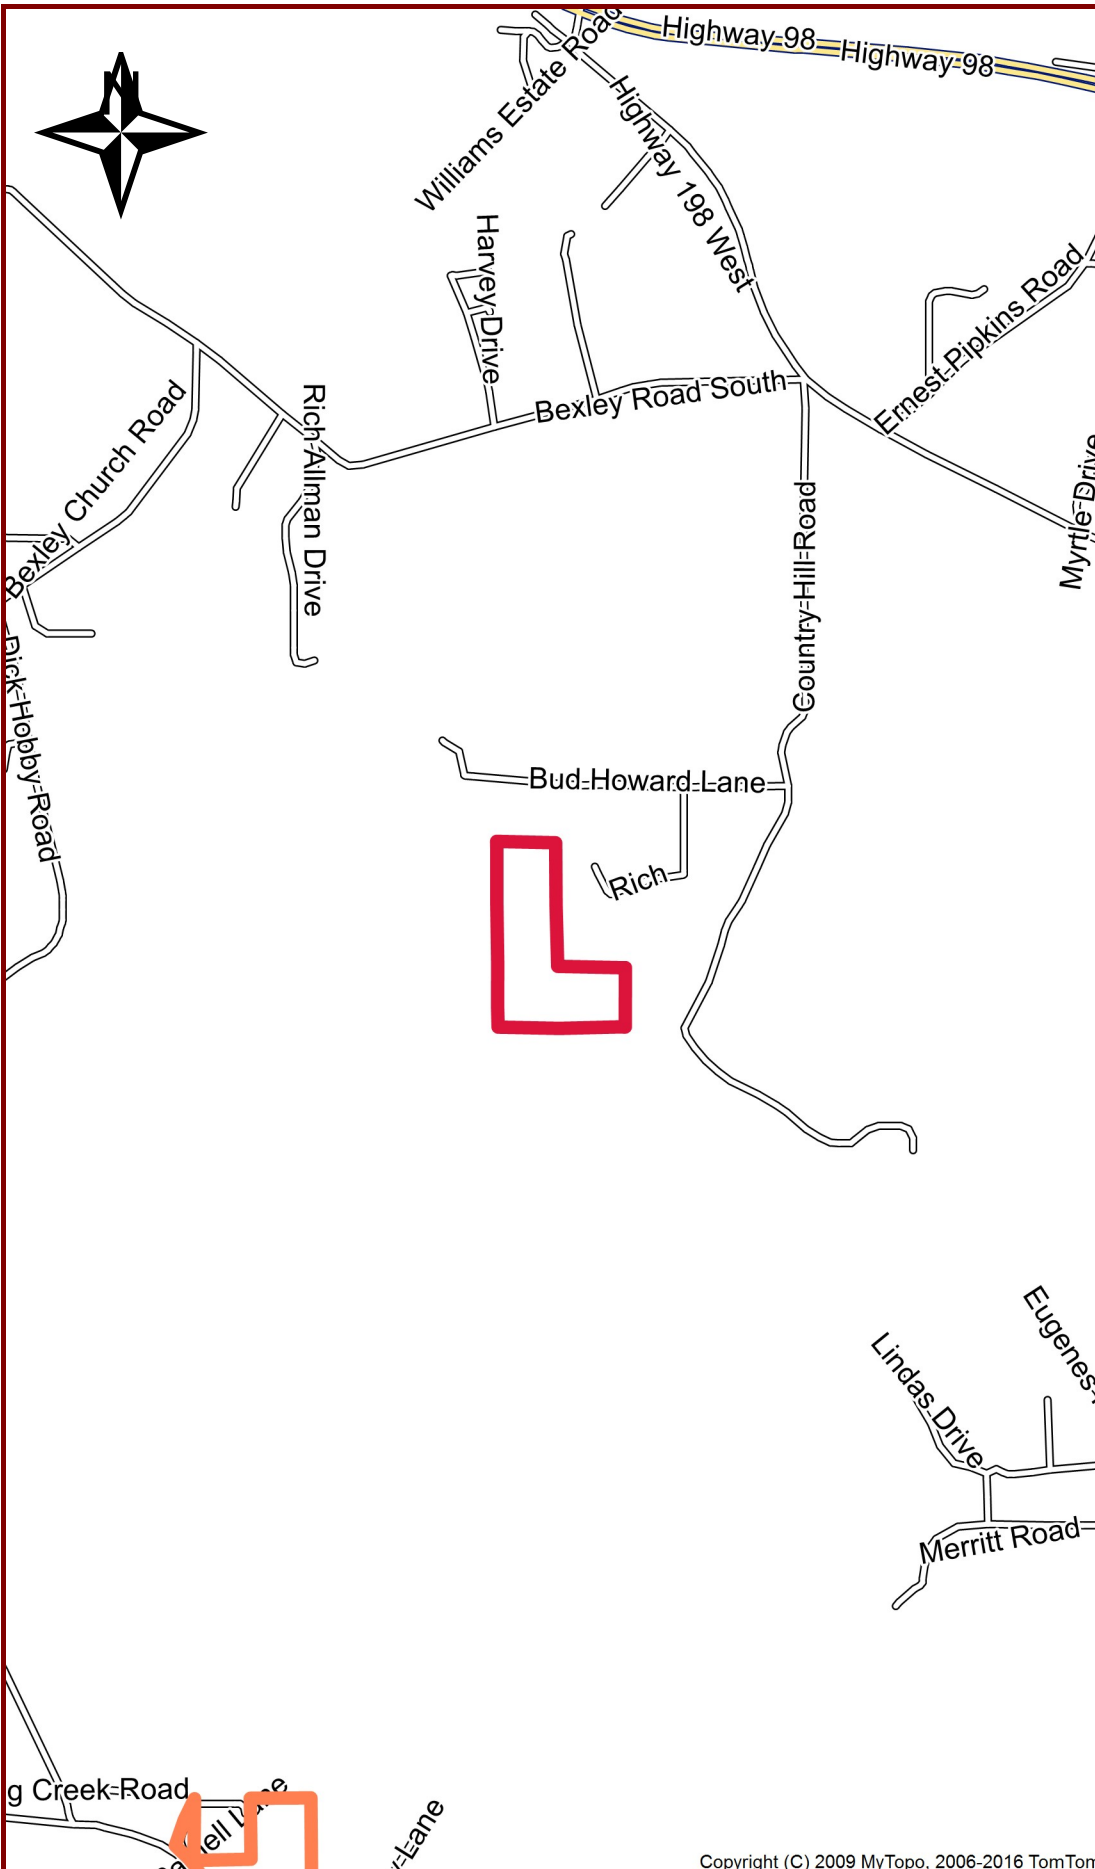

George County

ID# GO40B

40+/- Acres
George County,
MS

601.477.3014
info@walleyforestry.com

Copyright (C) 2009 MyTopo, 2006-2016 TomTom

Please Note: While all information is deemed reliable, none is guaranteed.

Map Scale: 1:25,000