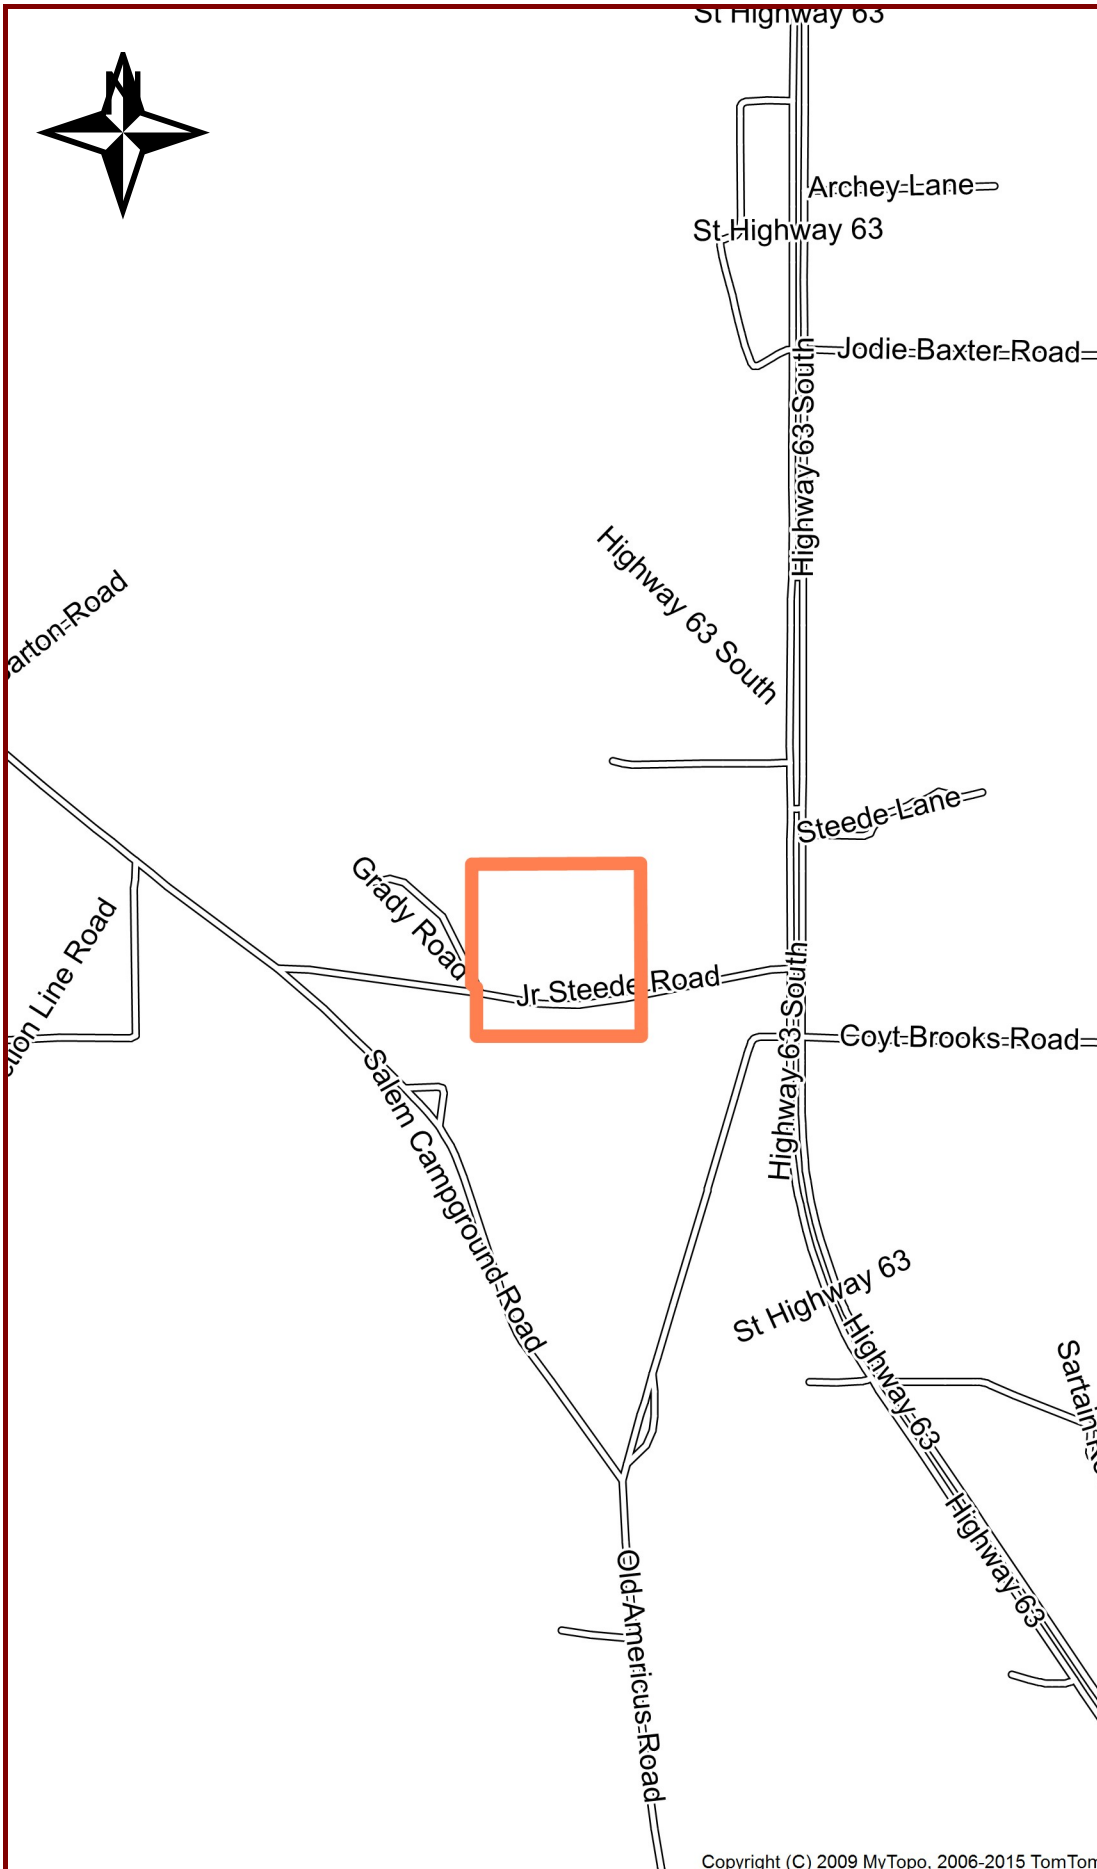

George County

ID#G038

38+/- Acres
George County,
MS
Price: \$47,500

601.477.3014
info@walleyforestry.com

Copyright (C) 2009 MyTopo, 2006-2015 TomTom

Please Note: While all information is deemed reliable, none is guaranteed.

Map Scale: 1:18,000