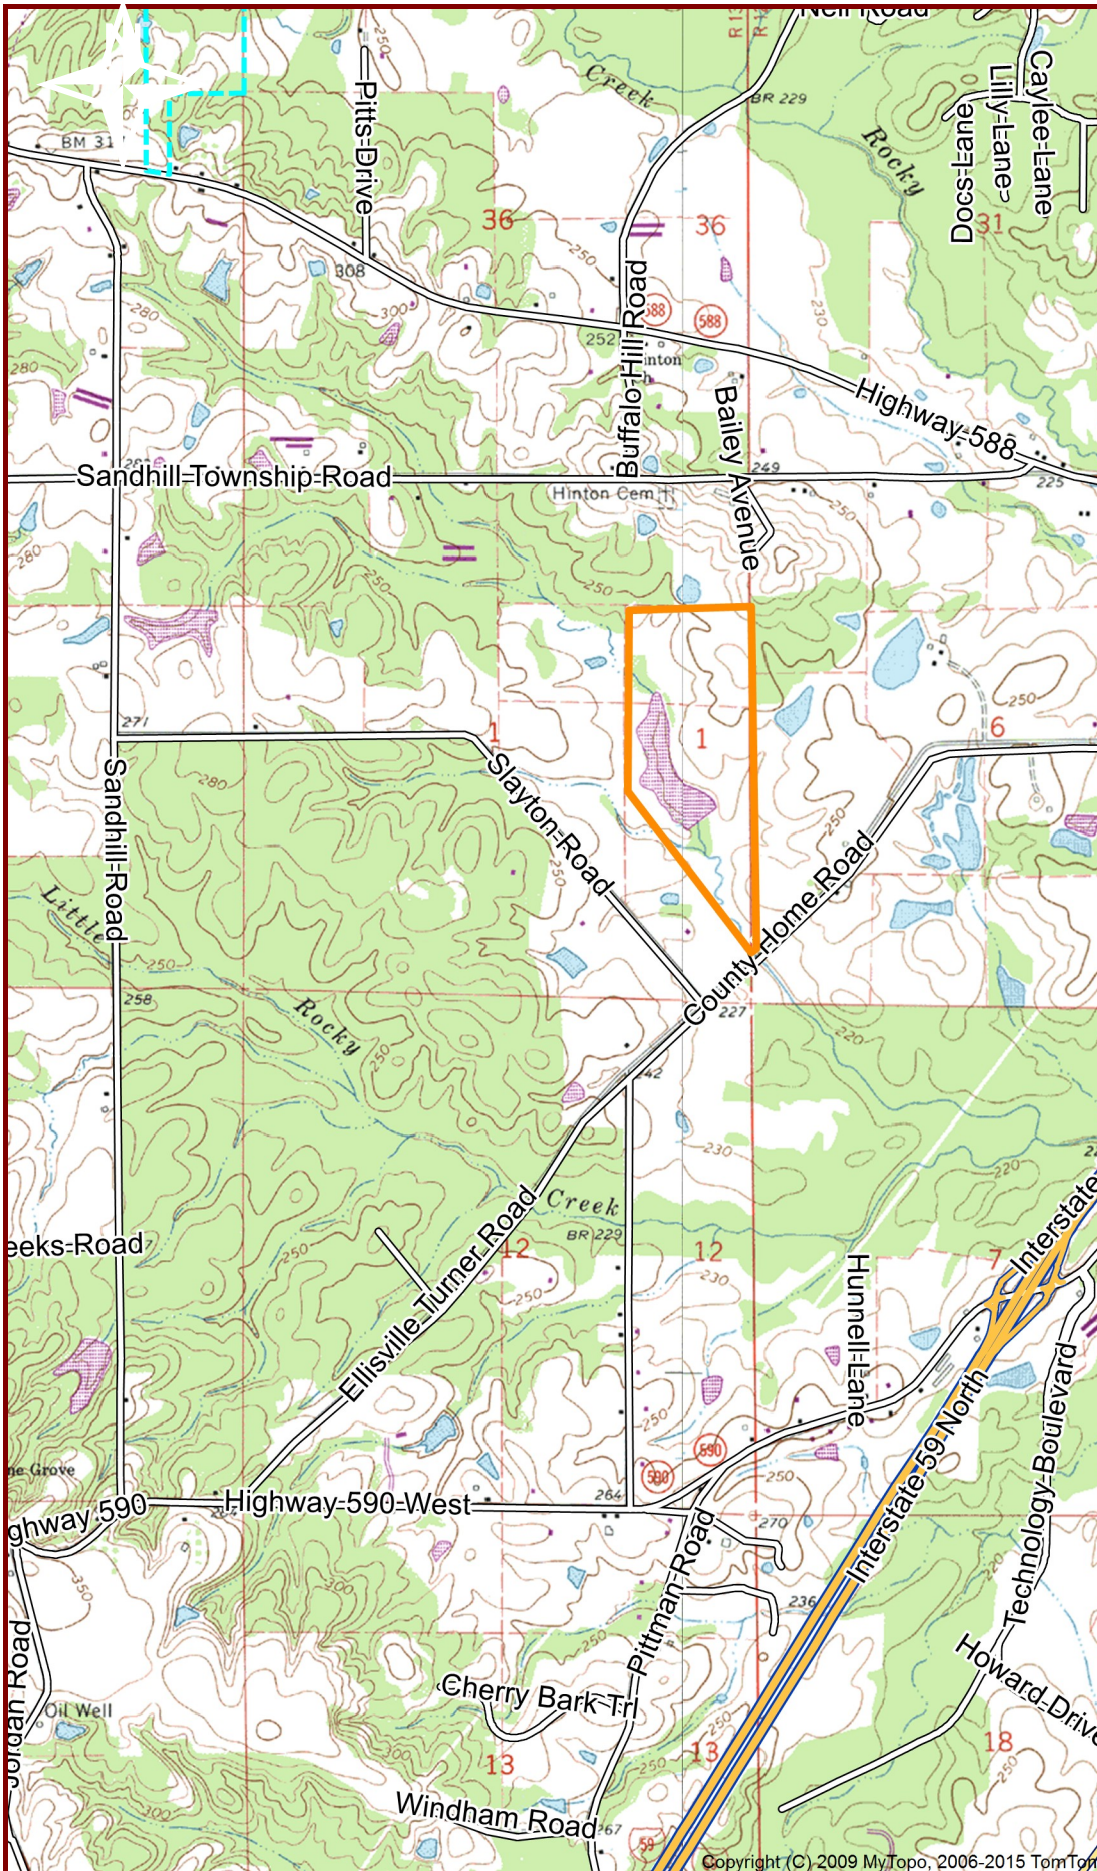

# Jones County

ID# JO60

**60 +/- Acres**  
**Jones County, MS**

031° 35' 44.5009" N,  
089° 15' 15.3975" W

601.477.3014  
info@walleyforestry.com

Map Scale: 1:24,000

*Please Note: While all information is deemed reliable, none is guaranteed.*