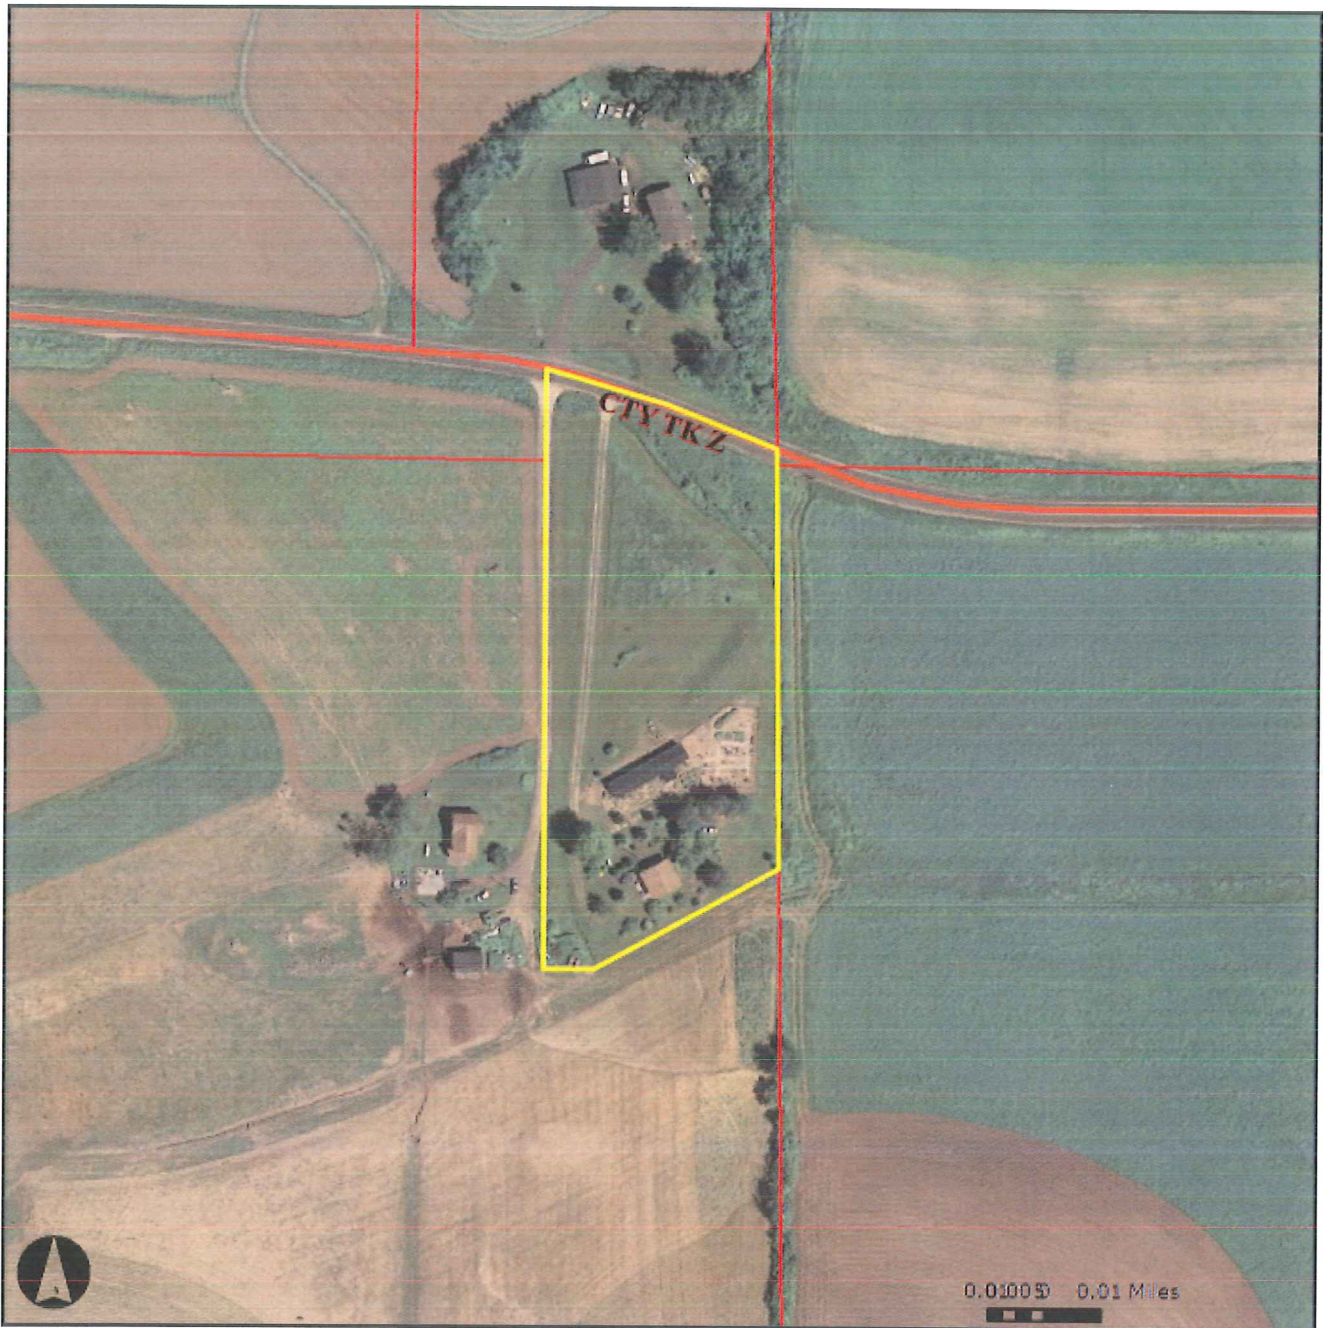

# Dunn Co GIS

## DISCLAIMER OF LIABILITY

The information depicted on this map is a compilation of public record information including aerial photography and other base maps. No warranty is made, express or implied, as to the accuracy of the information used. The data layers are a representation of current data to the best of our knowledge and may contain errors. It is not a legally recorded map and cannot be substituted for field-verified information. Map may be reproduced with permission of the Dunn County Administrative Coordinators Office. Errors should be reported to the GIS Division, 800 Wilson Ave, Menomonie WI 54751. Phone (715) 231-6505.