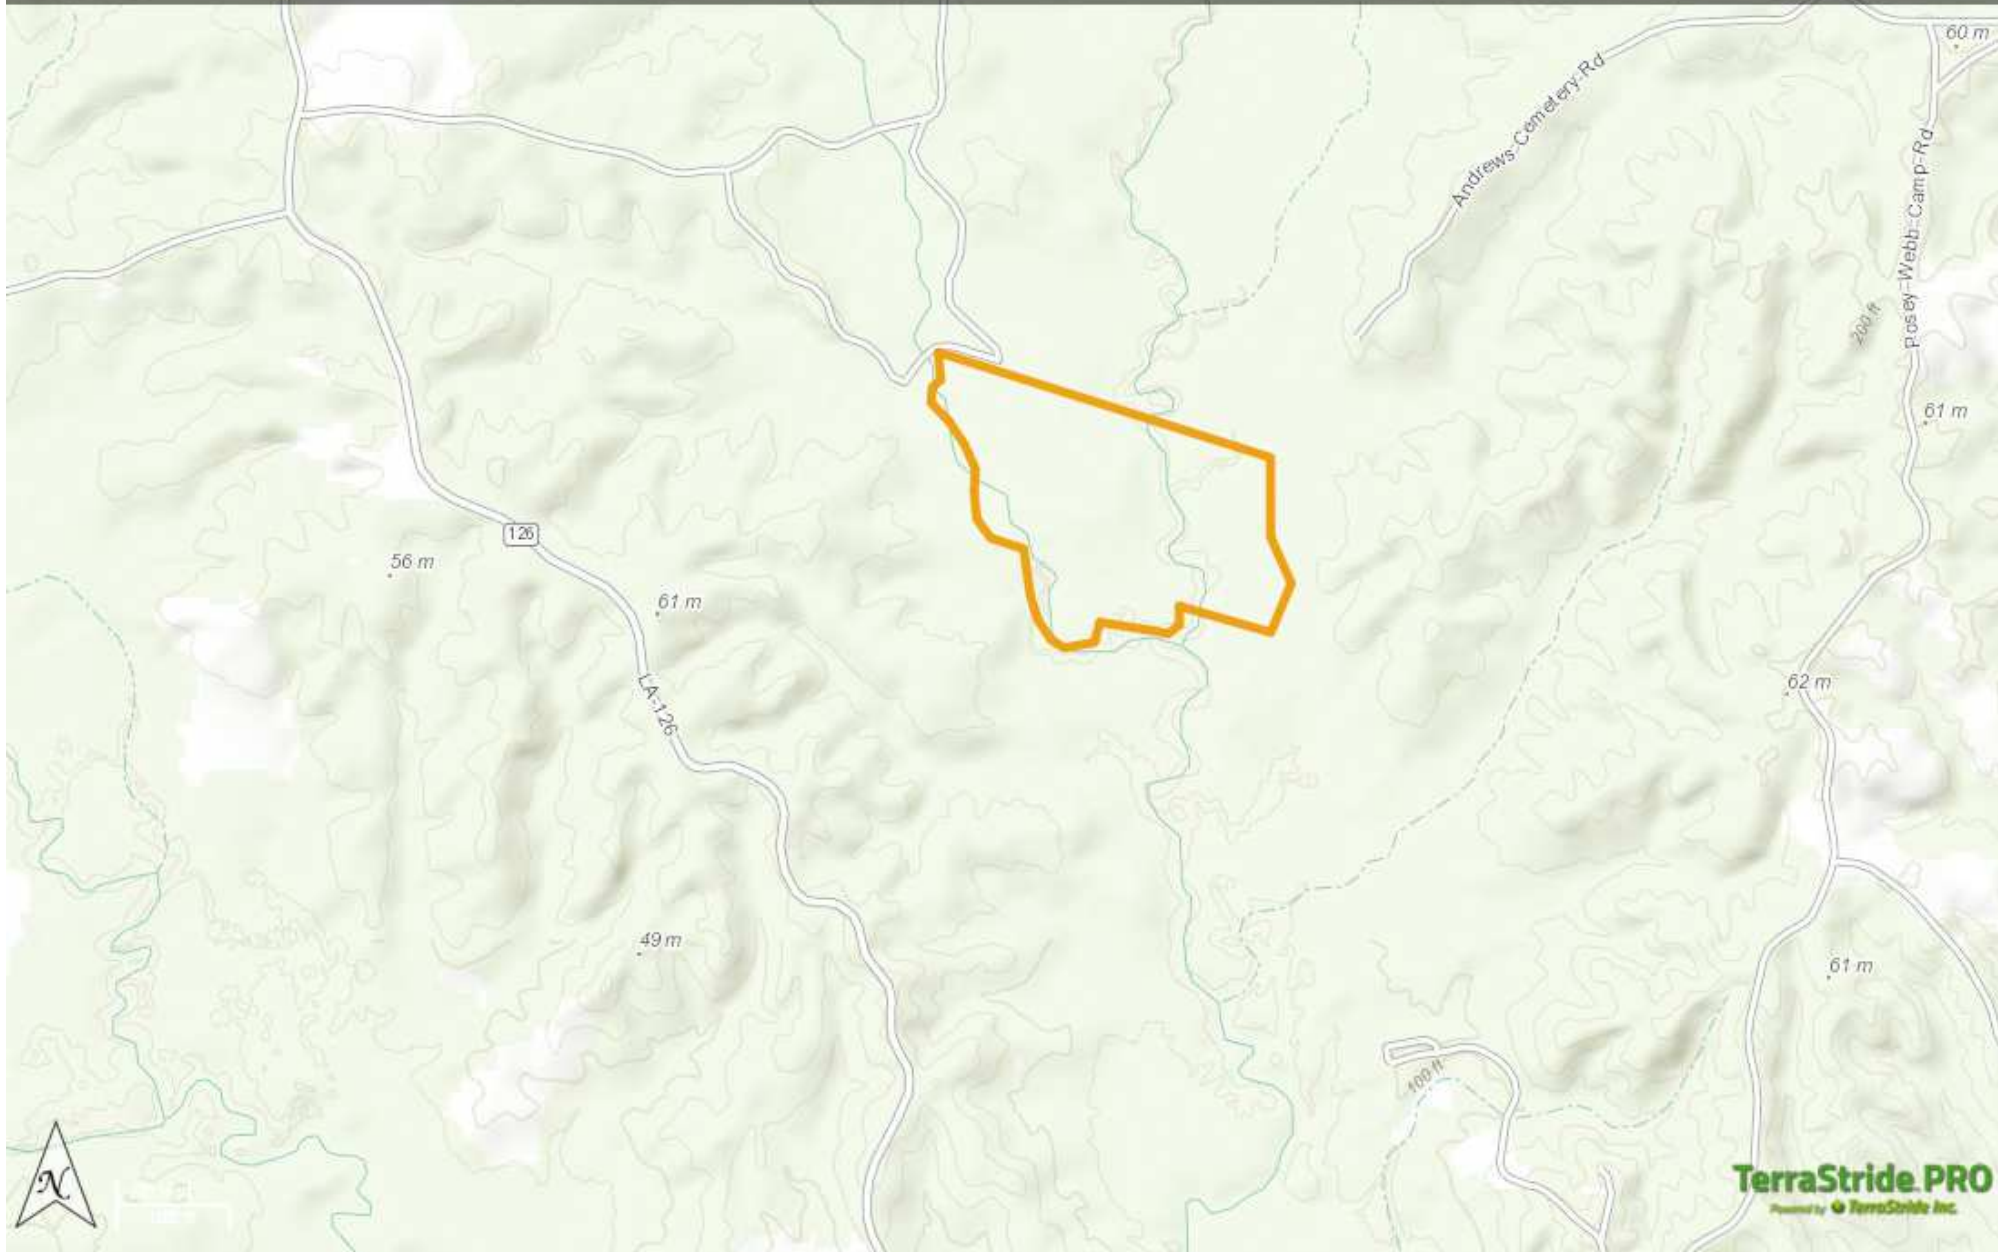

Property Report—LA - Catahoula Sikes 70 acres +/-

Legend

Feature	Icon	Colors
Boundary		

Description

Small timber and hunting tract located in Catahoula Parish, near the Aimwell community. Tract comes with pine timber and mixed hardwoods, has access and utilities. Located off the main roads and would make a great small hunting tract for a family or small private group. Adjoins private and company timber lands. RECENT SURVEY INCLUDED!!! Brown Realty Co. Jerry Brown, Broker 2189 Hwy 425 Rayville, LA