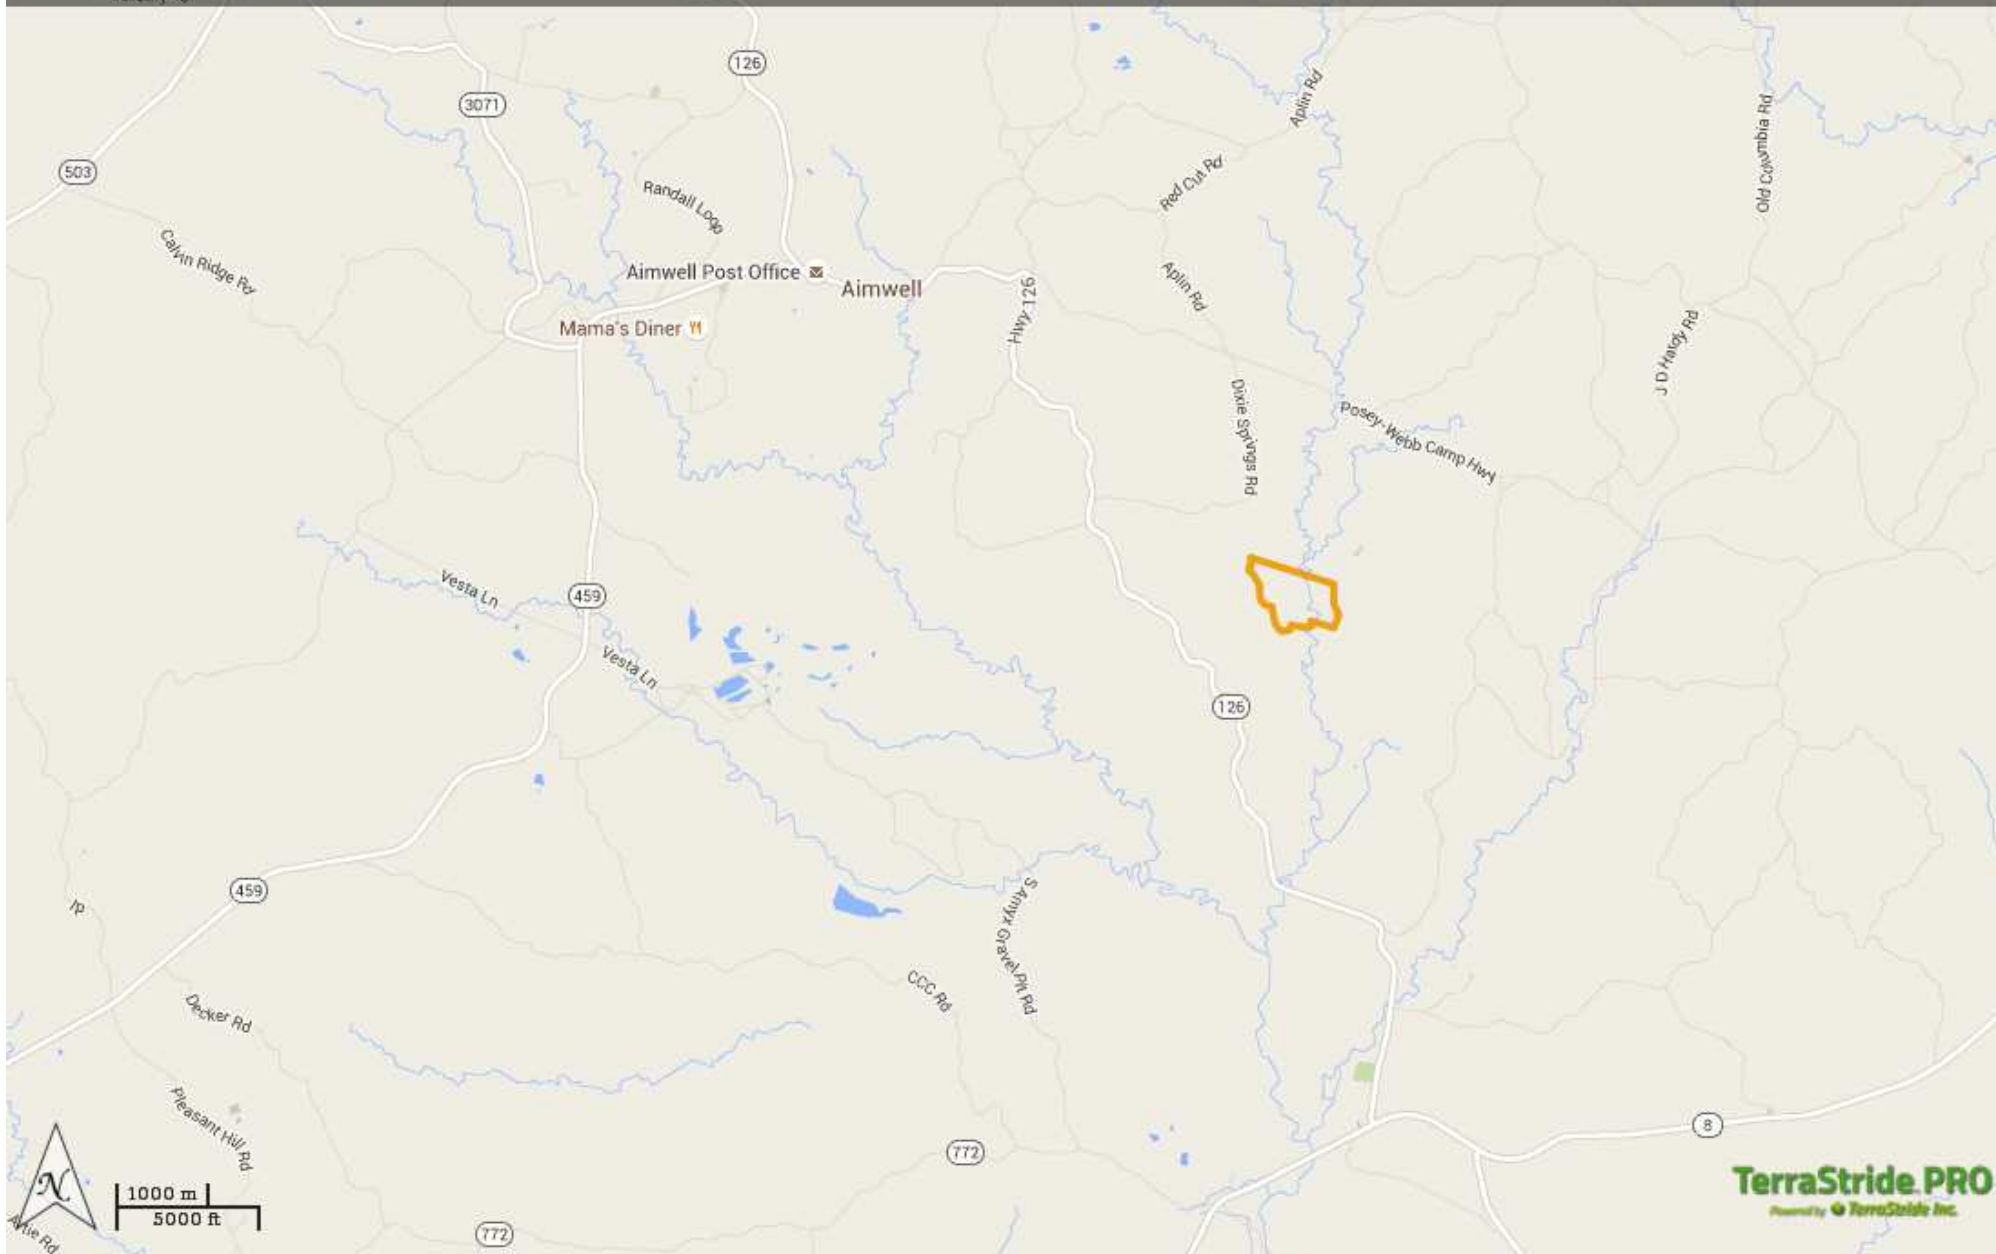

# Property Report—LA - Catahoula Sikes 70 acres +/-

## Legend

Feature	Icon	Colors
Boundary		

## Description

Small timber and hunting tract located in Catahoula Parish, near the Aimwell community. Tract comes with pine timber and mixed hardwoods, has access and utilities. Located off the main roads and would make a great small hunting tract for a family or small private group. Adjoins private and company timber lands. RECENT SURVEY INCLUDED!!! Brown Realty Co. Jerry Brown, Broker 2189 Hwy 425 Rayville, LA