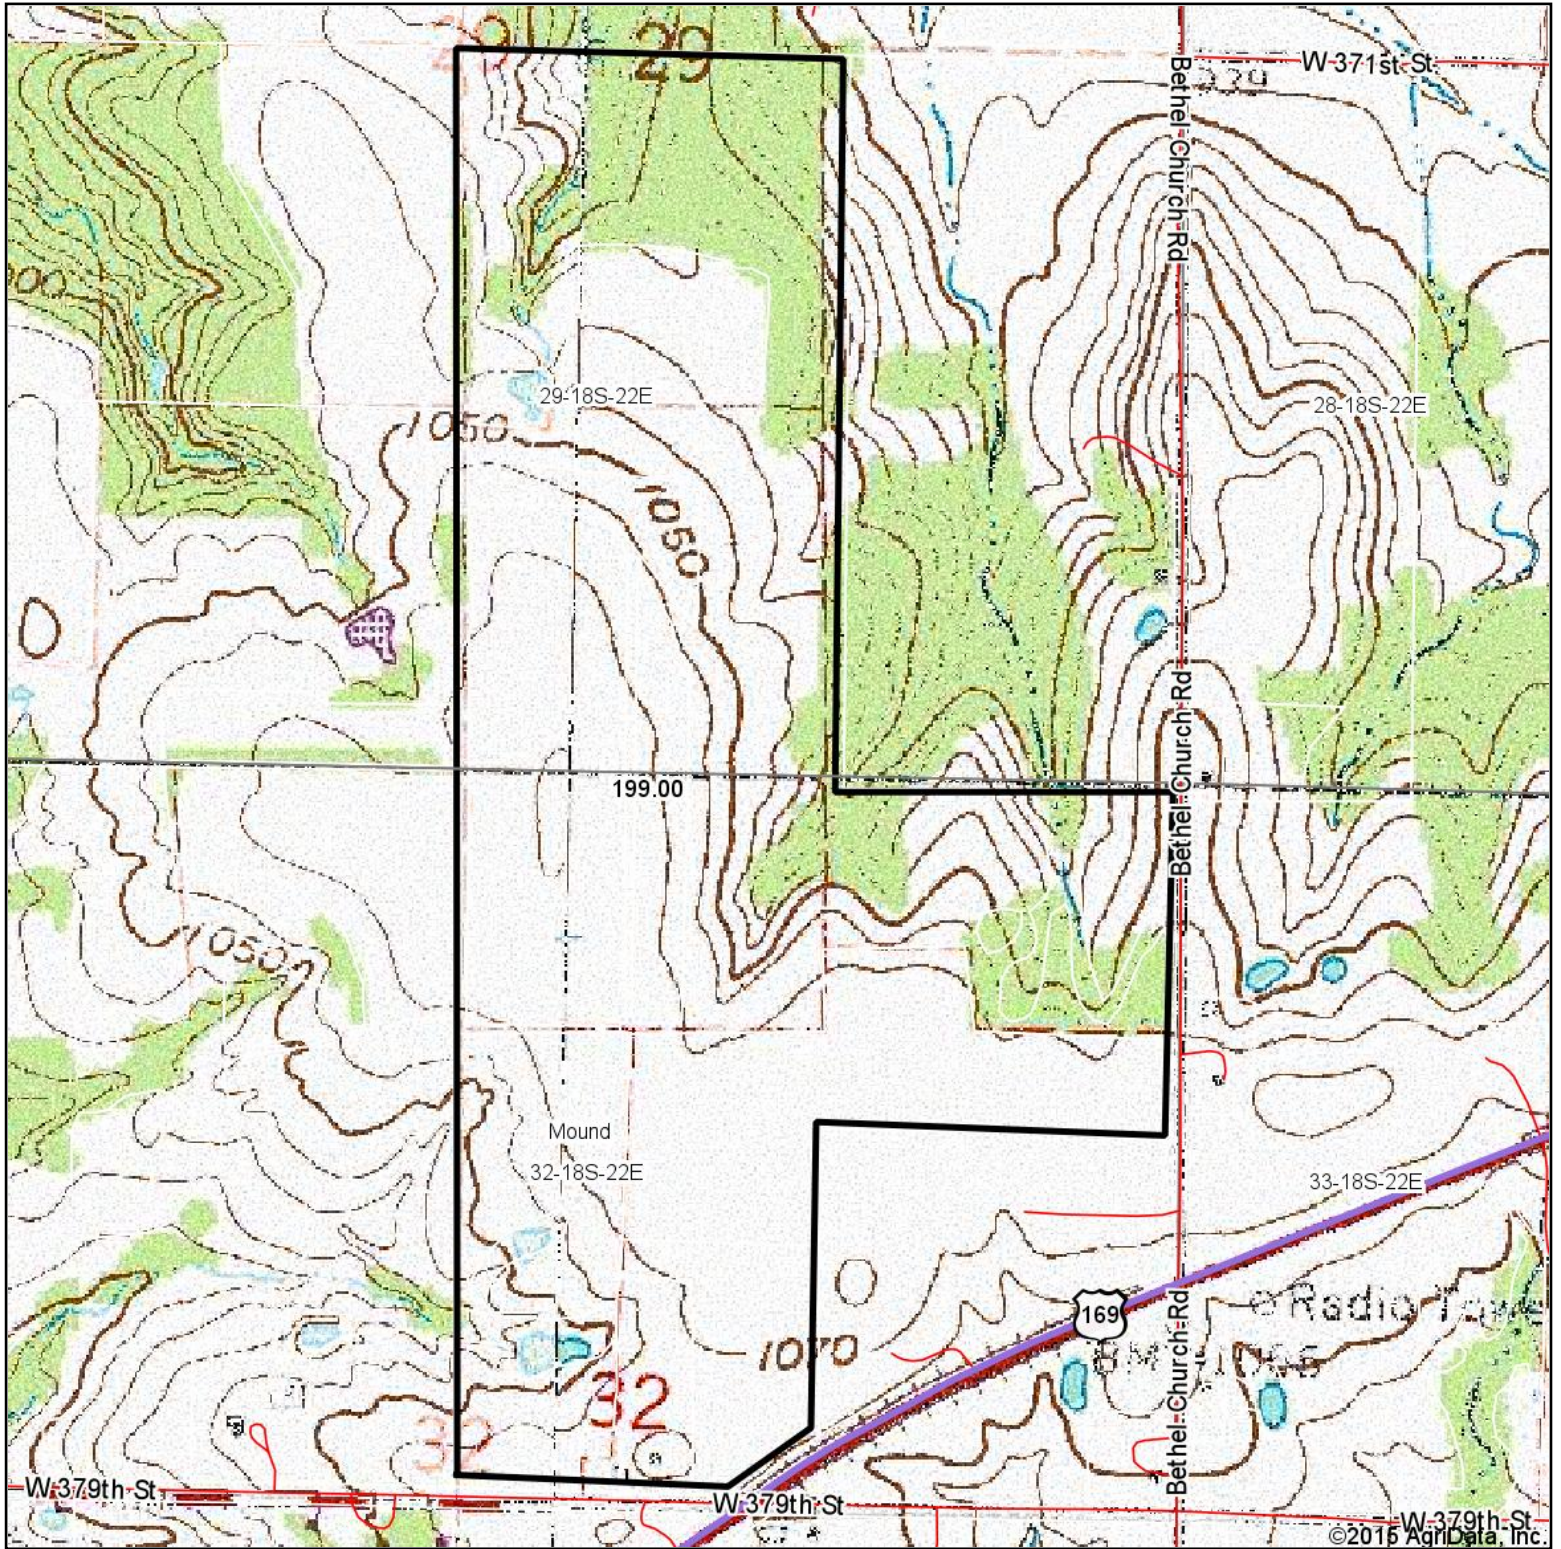

Topography Map

Maps Provided By:
surety
CUSTOMIZED ONLINE MAPPING
© AgriData, Inc. 2014 www.AgriDataInc.com

32-18S-22E
Miami County
Kansas

map center: 38° 26' 52.03, 94° 59' 51.19
scale: 9295

5/6/2015