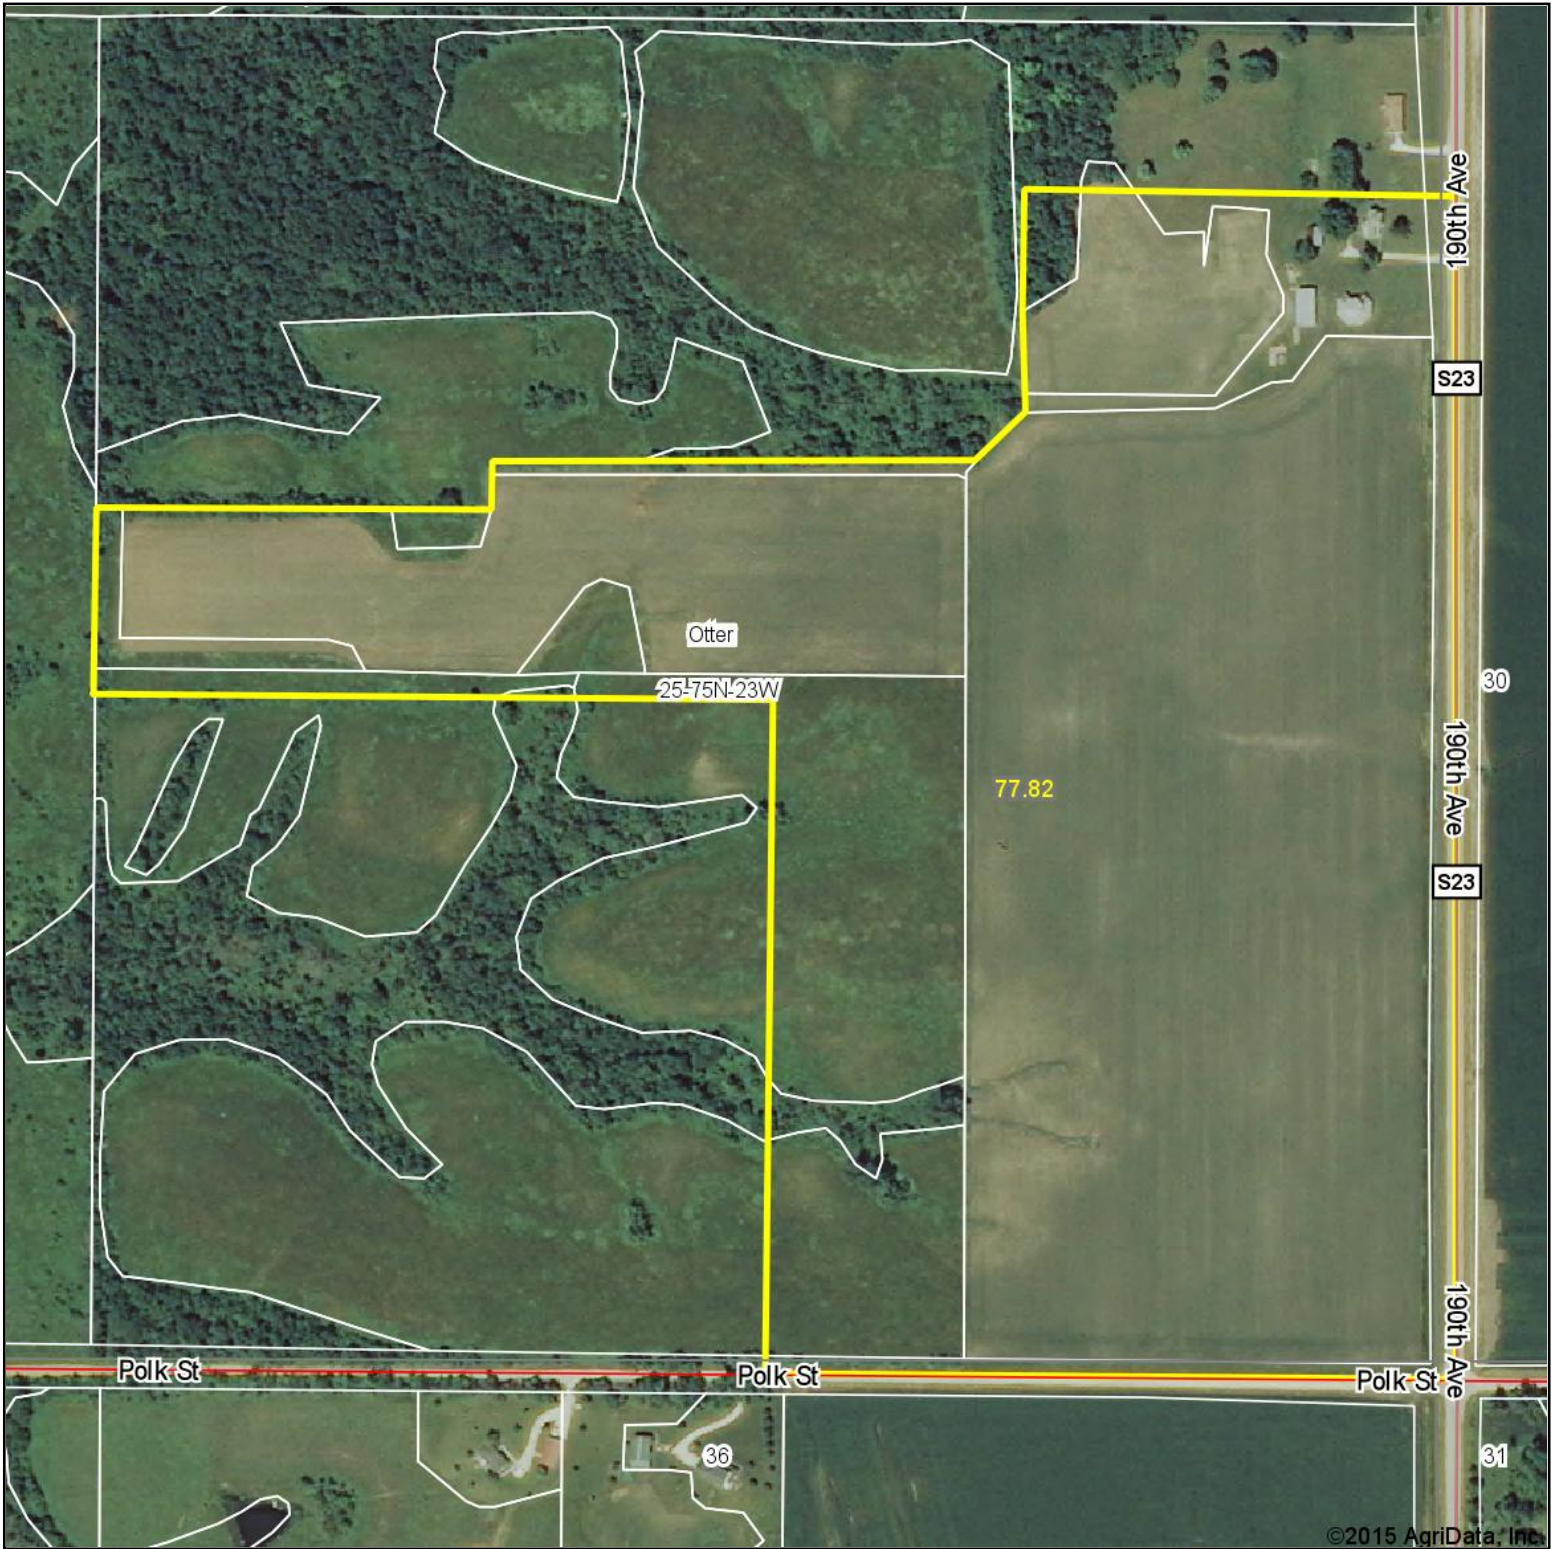

Aerial Map

PEOPLES
COMPANY
INNOVATIVE. REAL ESTATE. SOLUTIONS.

Maps Provided By:

surety
CUSTOMIZED ONLINE MAPPING
© AgriData, Inc. 2014 www.AgriDataInc.com

25-75N-23W
Warren County
Iowa

map center: 41° 15' 56.09, 93° 26' 50.5

scale: 4963

5/27/2015