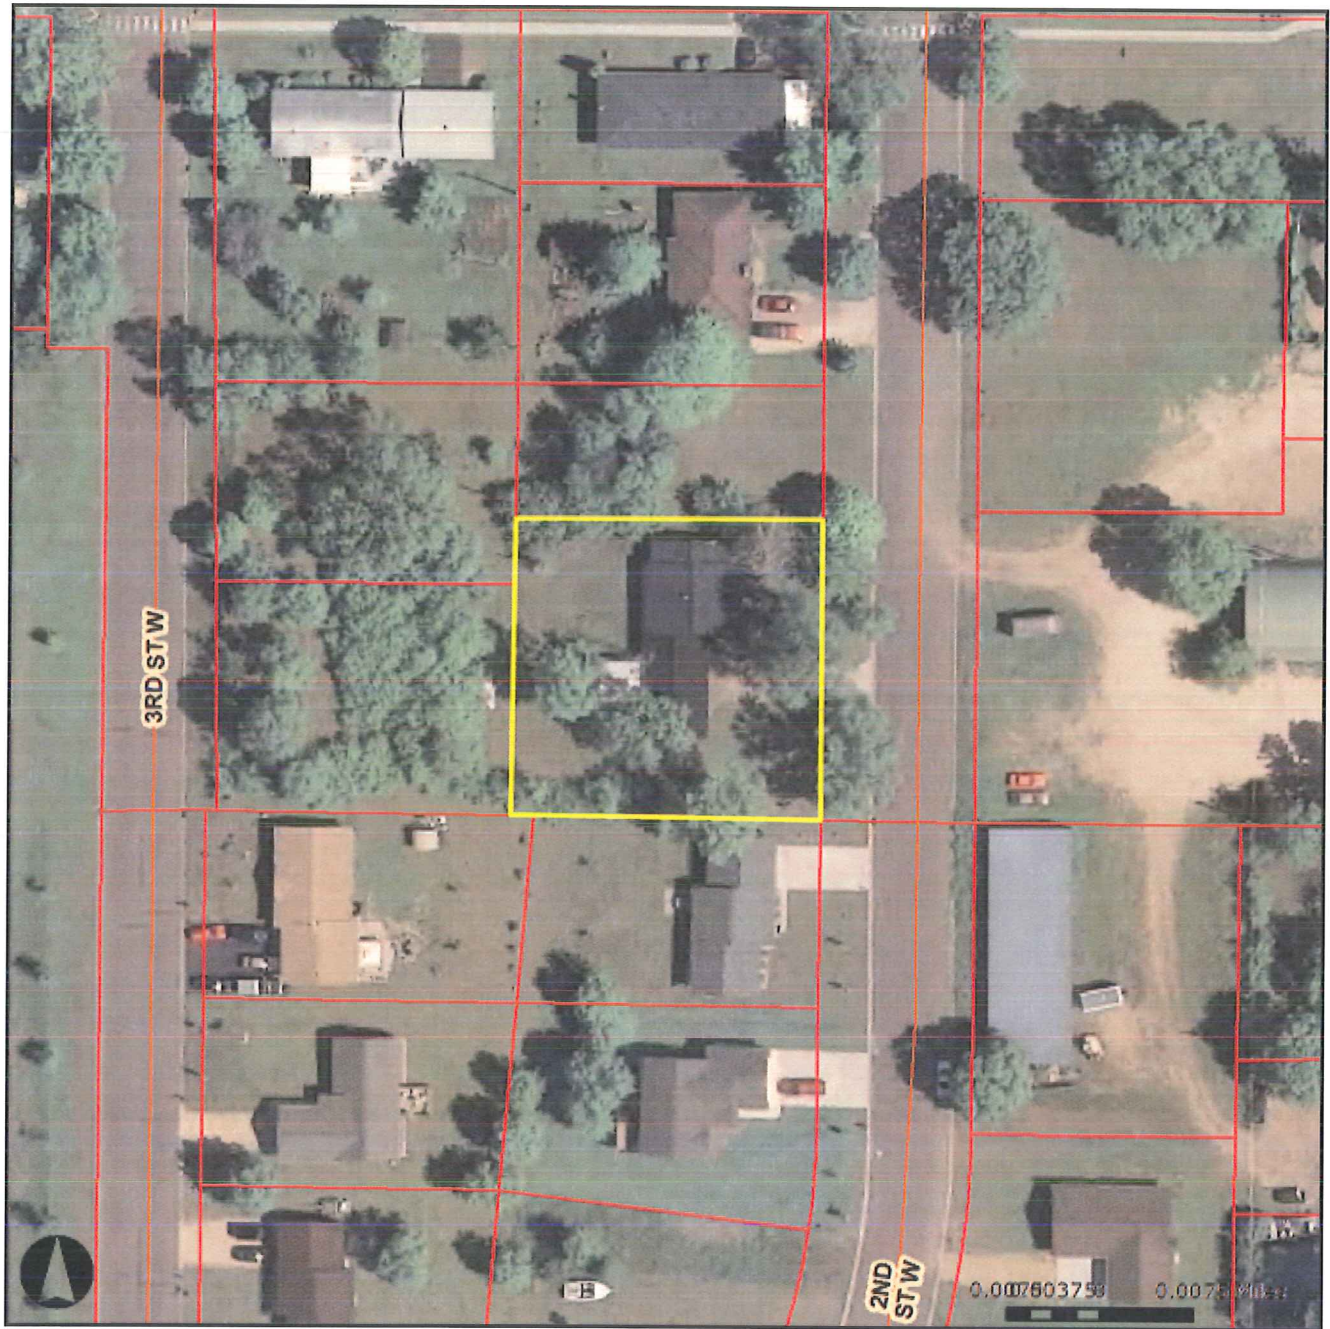

Dunn Co GIS

DISCLAIMER OF LIABILITY

The information depicted on this map is a compilation of public record information including aerial photography and other base maps. No warranty is made, express or implied, as to the accuracy of the information used. The data layers are a representation of current data to the best of our knowledge and may contain errors. It is not a legally recorded map and cannot be substituted for field-verified information. Map may be reproduced with permission of the Dunn County Administrative Coordinators Office. Errors should be reported to the GIS Division, 800 Wilson Ave, Menomonie WI 54751. Phone (715) 231-6505.