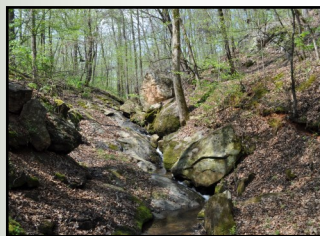

Offered for \$7,000 / Acre

129 Acres | Wagon Mill Road | Morgan County, GA | 30621

- Apalachee River Frontage
- Beautiful hardwood lined Creek
- Waterfall

Riverview Plantation is a +/- 129 acre property that has approximately 1,900 feet of frontage along the Apalachee River. A beautiful hardwood lined creek with a waterfall forms the western property boundary. The tract is located 17 miles from downtown Athens, 14 miles from historic Madison and only 9 miles from Watkinsville. This property is ideal for a family looking to purchase a "legacy" tract for future generations to enjoy. River View Plantation offers opportunities for kayaking, canoeing, hunting, fishing and trail riding.