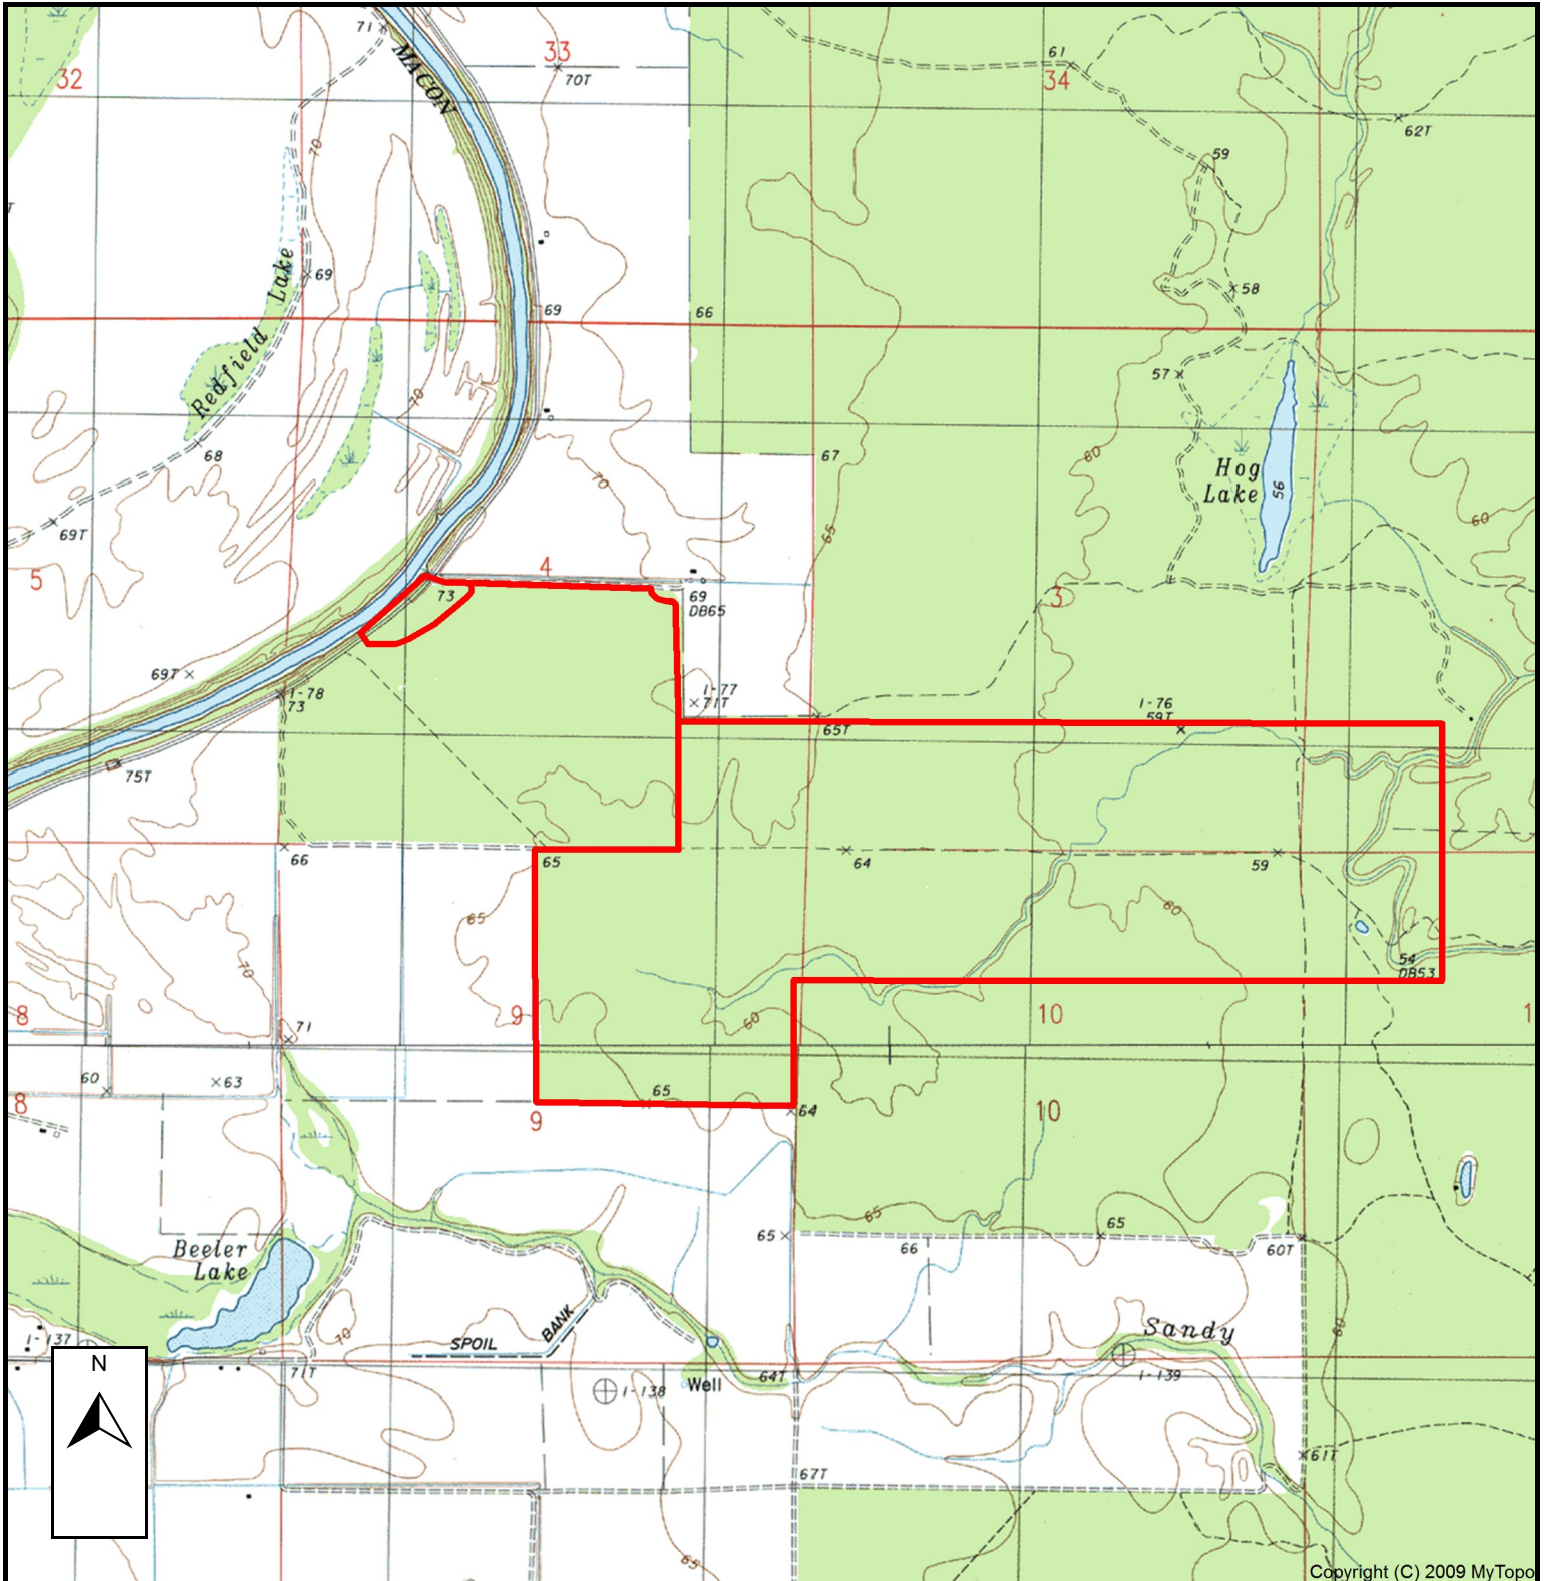

LA - Franklin Antill 622 acres +/-

Brown Realty Company of Rayville, Inc.

Tracey Weems, Agent
Office: 318-728-9544
Cell: 318-805-2964
tweems@brownrealtyco.com
www.brownrealtyco.com

Topo Map

Copyright (C) 2009 MyTopo