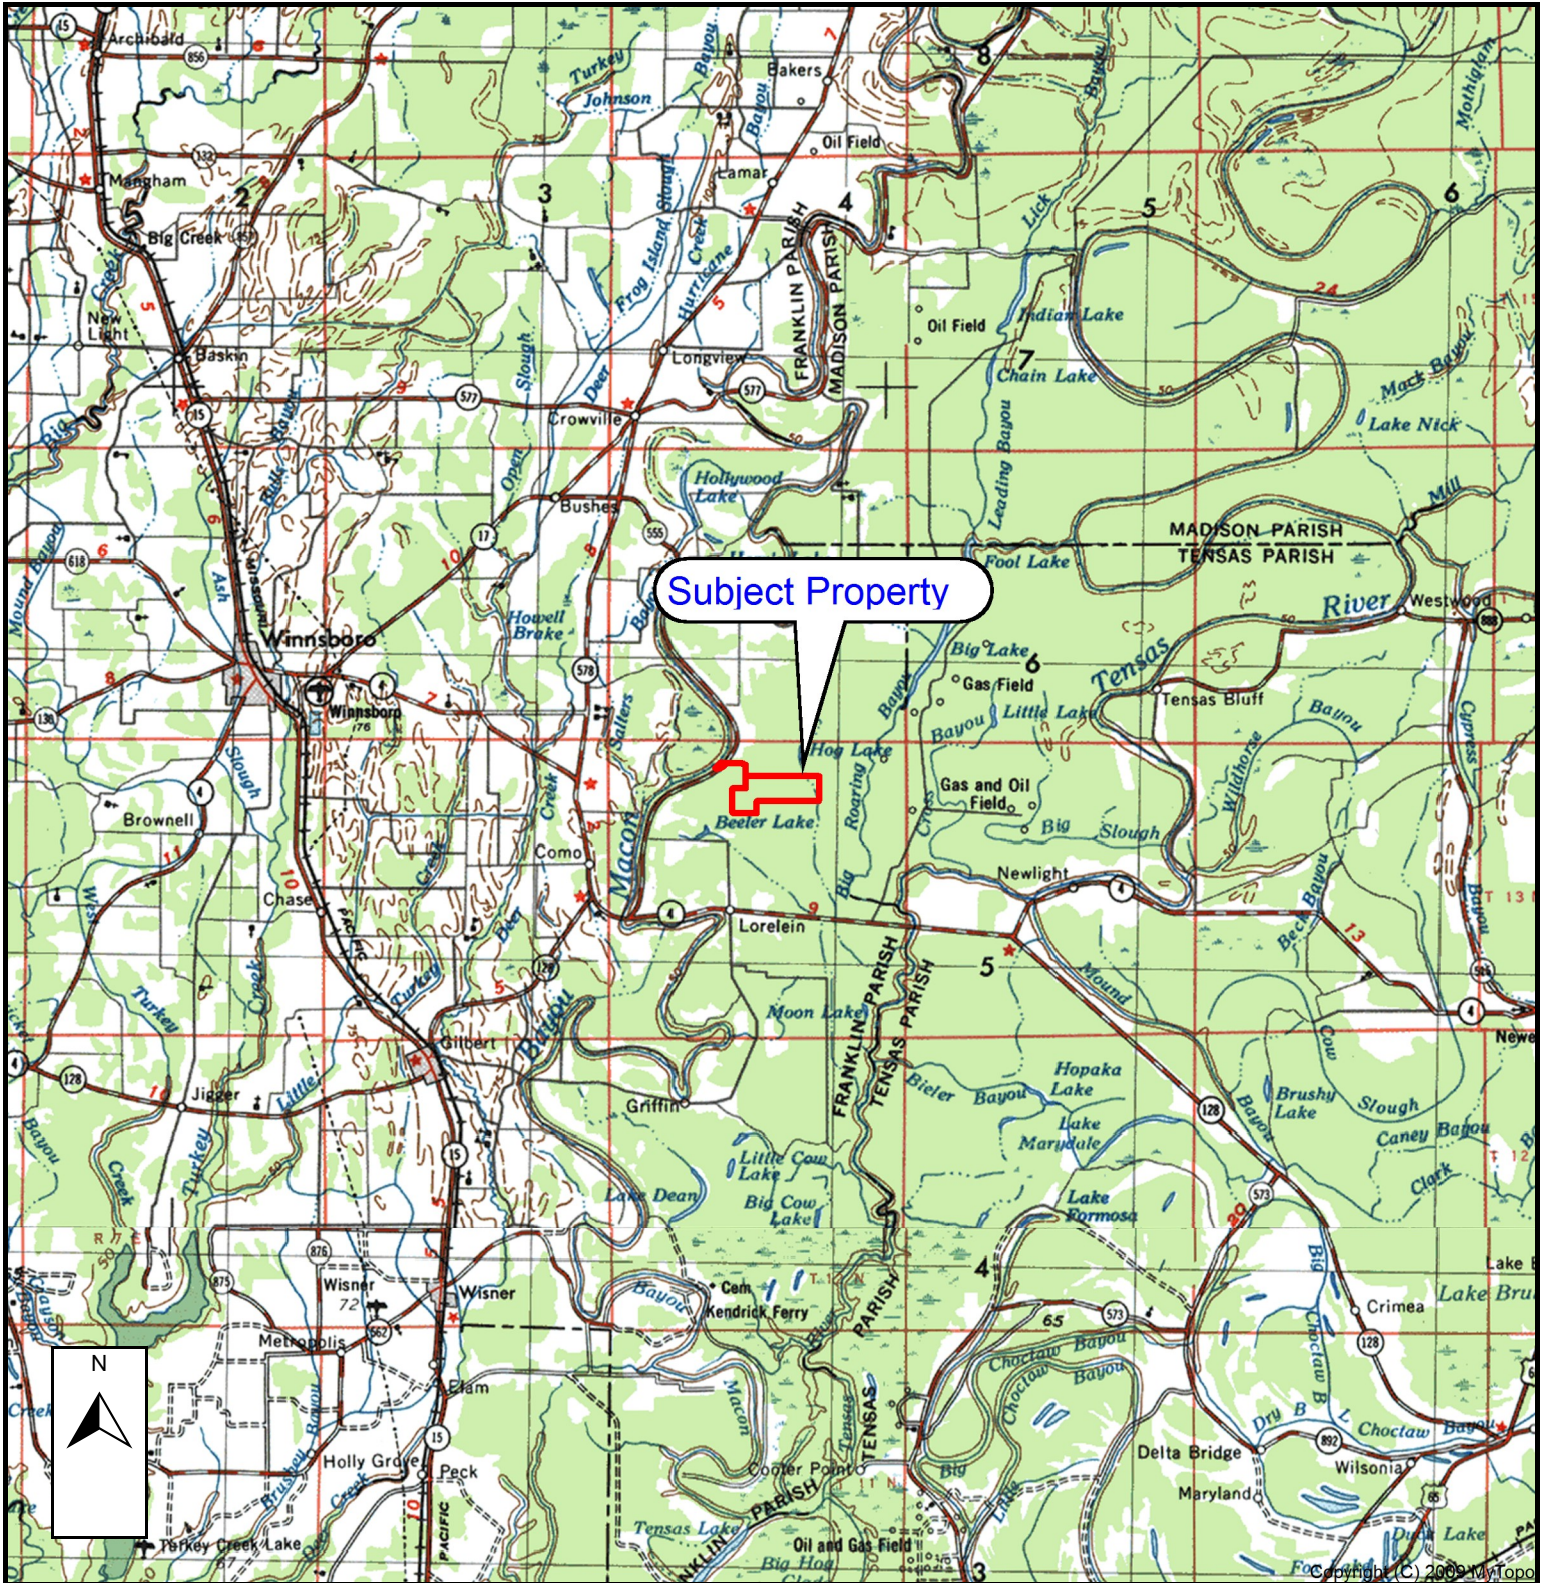

LA - Franklin Antill 622 acres +/-

Brown Realty Company of Rayville, Inc.

Tracey Weems, Agent  
Office: 318-728-9544  
Cell: 318-805-2964  
tweems@brownrealtyco.com  
www.brownrealtyco.com

Location Map

DISCLAIMER: The information contained herein is as obtained by this broker from sellers, owners, or other sources. This information is considered reliable, neither this broker nor owners make any guarantee, warranty or representation as to correctness of any data or descriptions and the accuracy of such statements. The correctness and / or accuracy of any and all statements should be determined through independent investigation made by the prospective purchaser. Any offer for sale is subject to prior sale, errors and omissions, change of price, terms or other conditions or withdrawal from sale in whole or in part, by seller without notice and at the sole discretion of seller. Readers are urged to form their own independent conclusions and evaluations in consultation with legal counsel, accountants, and/or investment advisors concerning and all material contained herein.