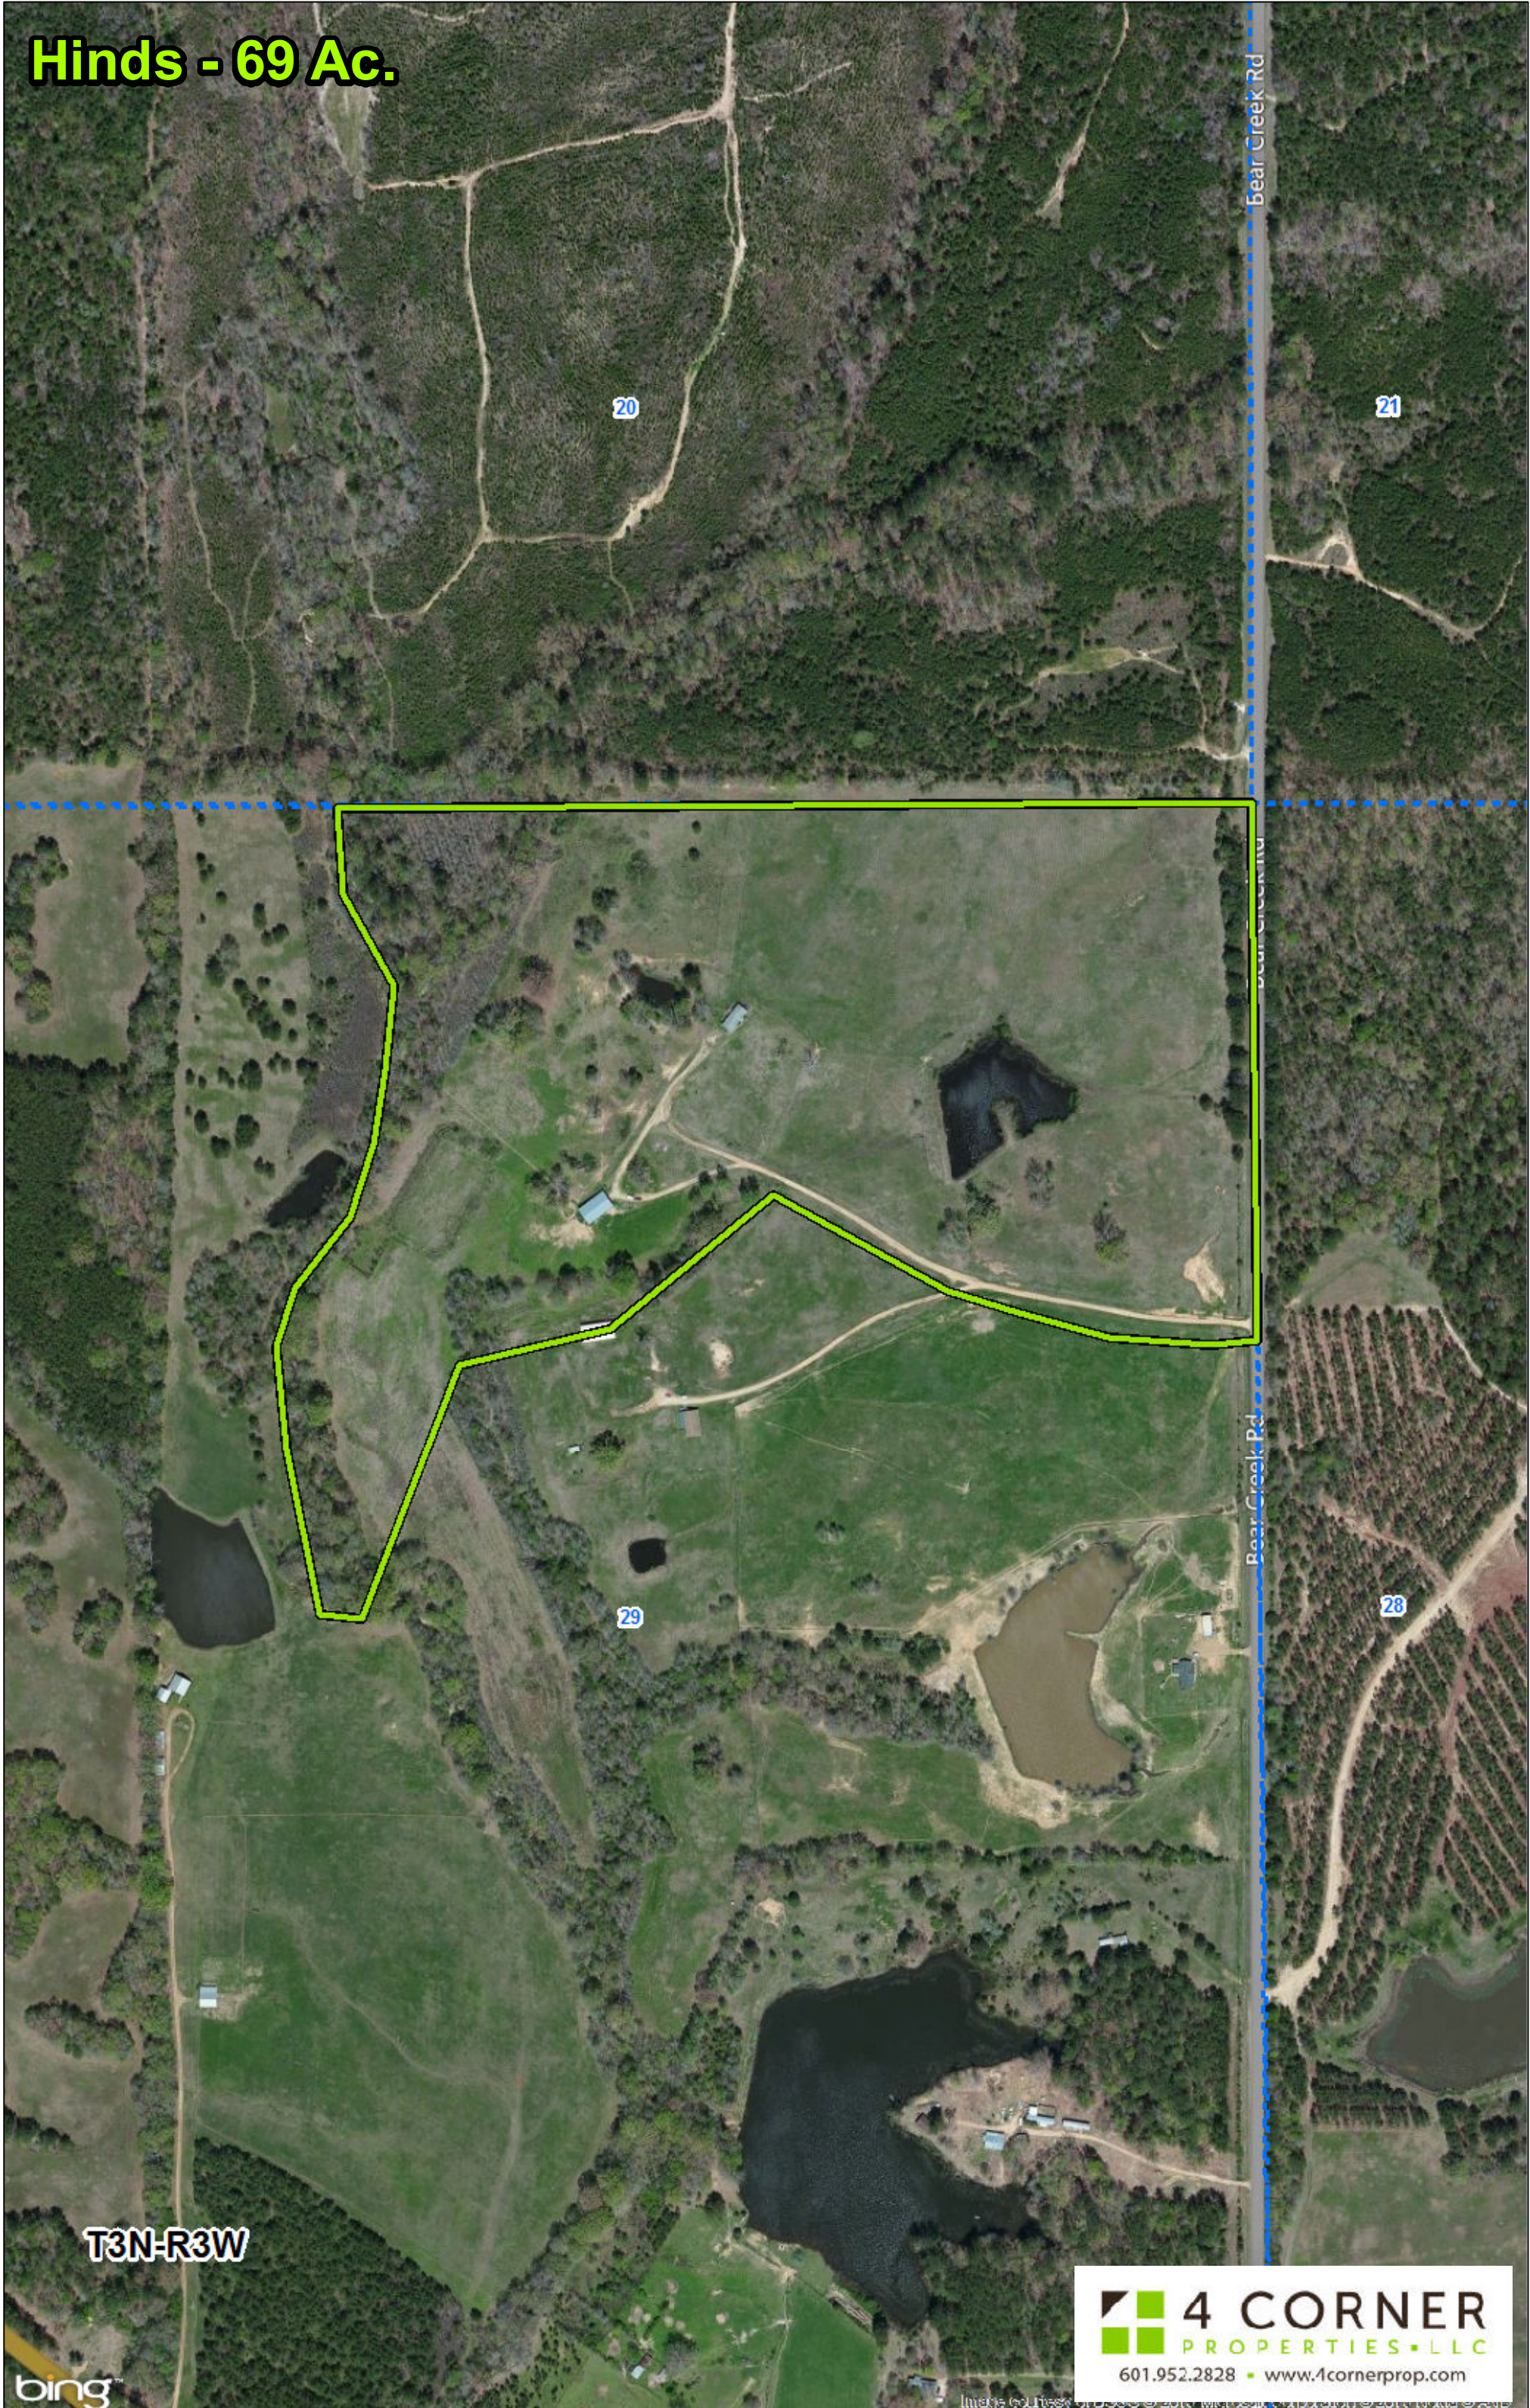

Hinds - 69 Ac.

20

21

Bear Creek Rd

Bear Creek Rd

Bear Creek Rd

29

28

T3N-R3W

bing

 **4 CORNER**
PROPERTIES • LLC
601.952.2828 • www.4cornerprop.com

Image courtesy of Google Earth 2014. All rights reserved. © 2014 Microsoft and Bing.