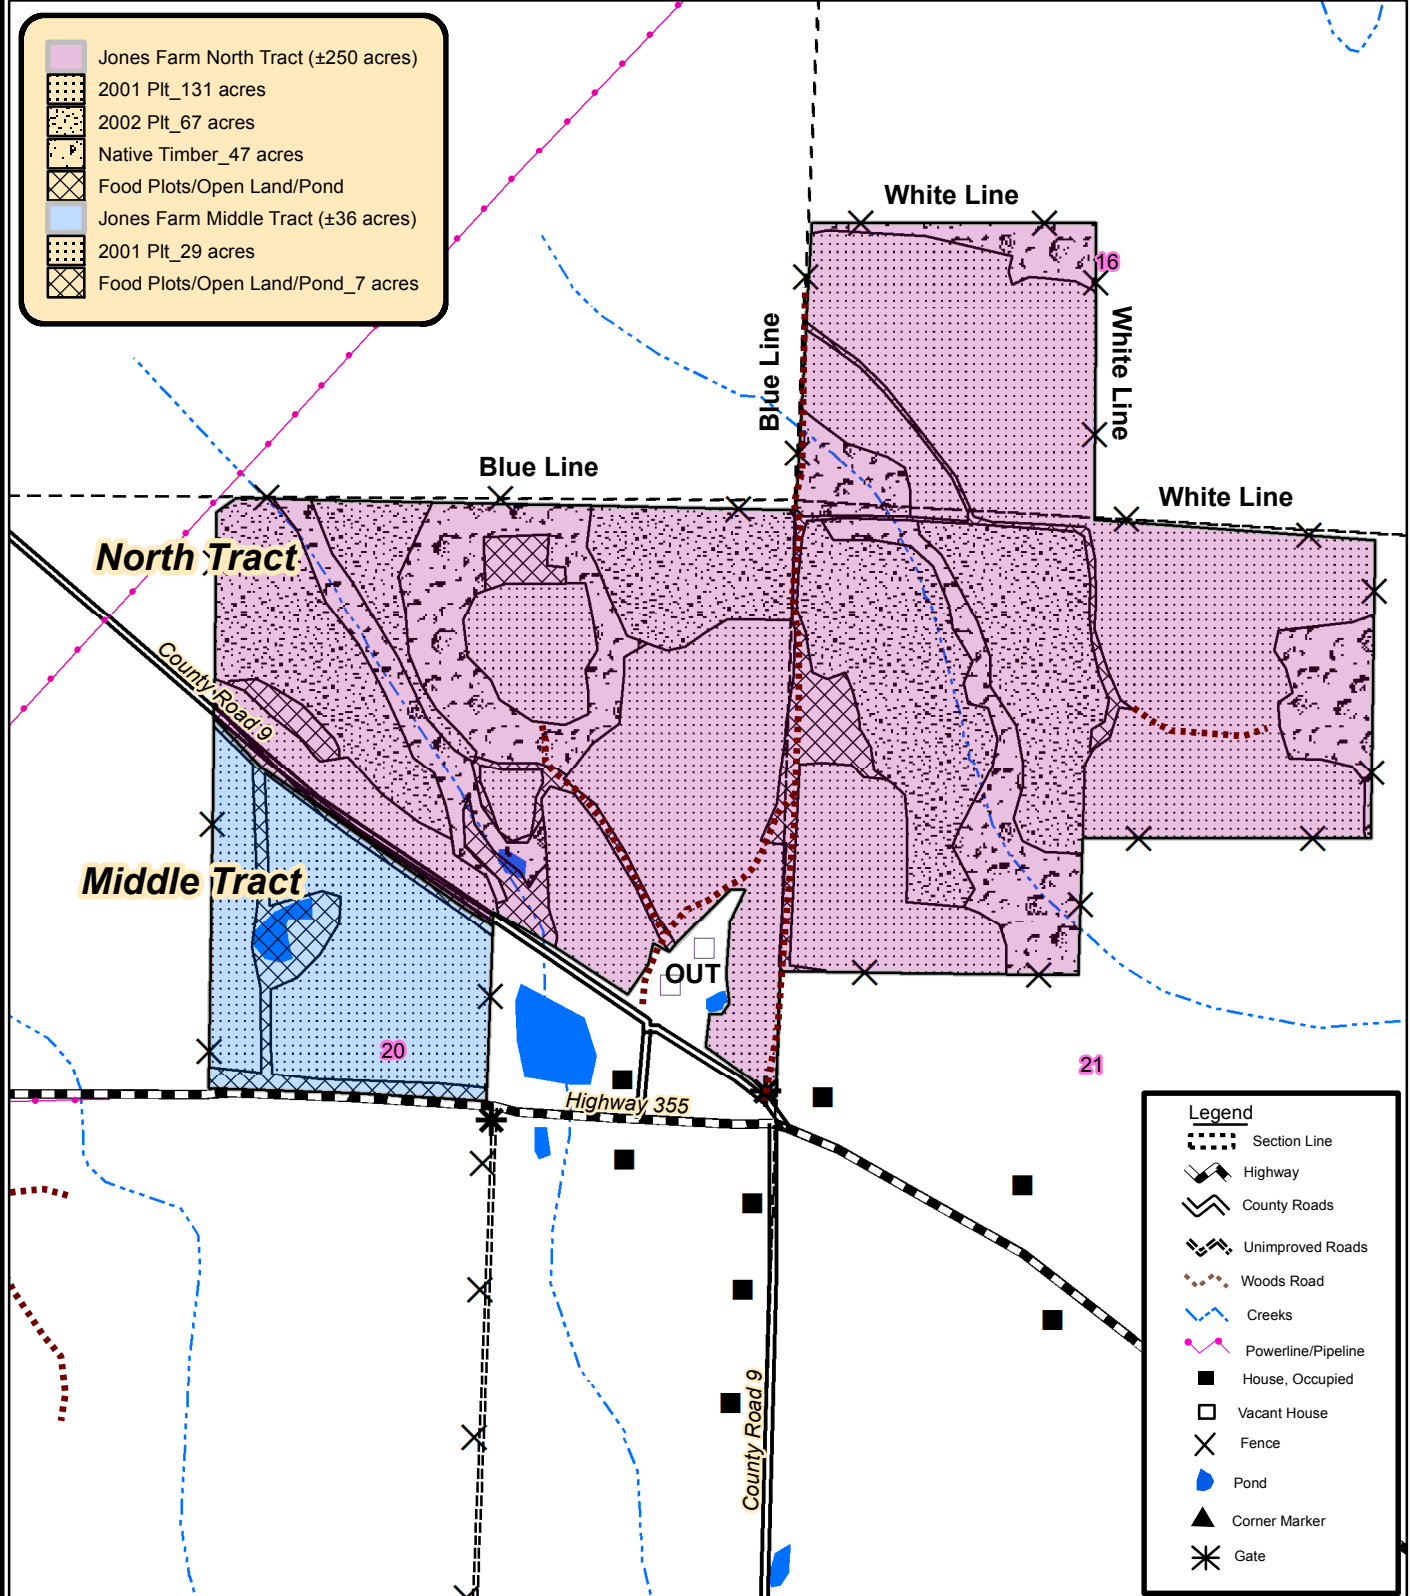

NOTICE OF LAND SALES  
 "Jones Farm North Tract" and "Jones Farm Middle Tract"  
 Pt. Sec. 16, 20, 21, T14S, R23W,  
 Hempstead County, Arkansas

	Jones Farm North Tract (±250 acres)
	2001 Plt_131 acres
	2002 Plt_67 acres
	Native Timber_47 acres
	Food Plots/Open Land/Pond
	Jones Farm Middle Tract (±36 acres)
	2001 Plt_29 acres
	Food Plots/Open Land/Pond_7 acres

Legend	
	Section Line
	Highway
	County Roads
	Unimproved Roads
	Woods Road
	Creeks
	Powerline/Pipeline
	House, Occupied
	Vacant House
	Fence
	Pond
	Corner Marker
	Gate

Created: March, 2015  
 By: JDT