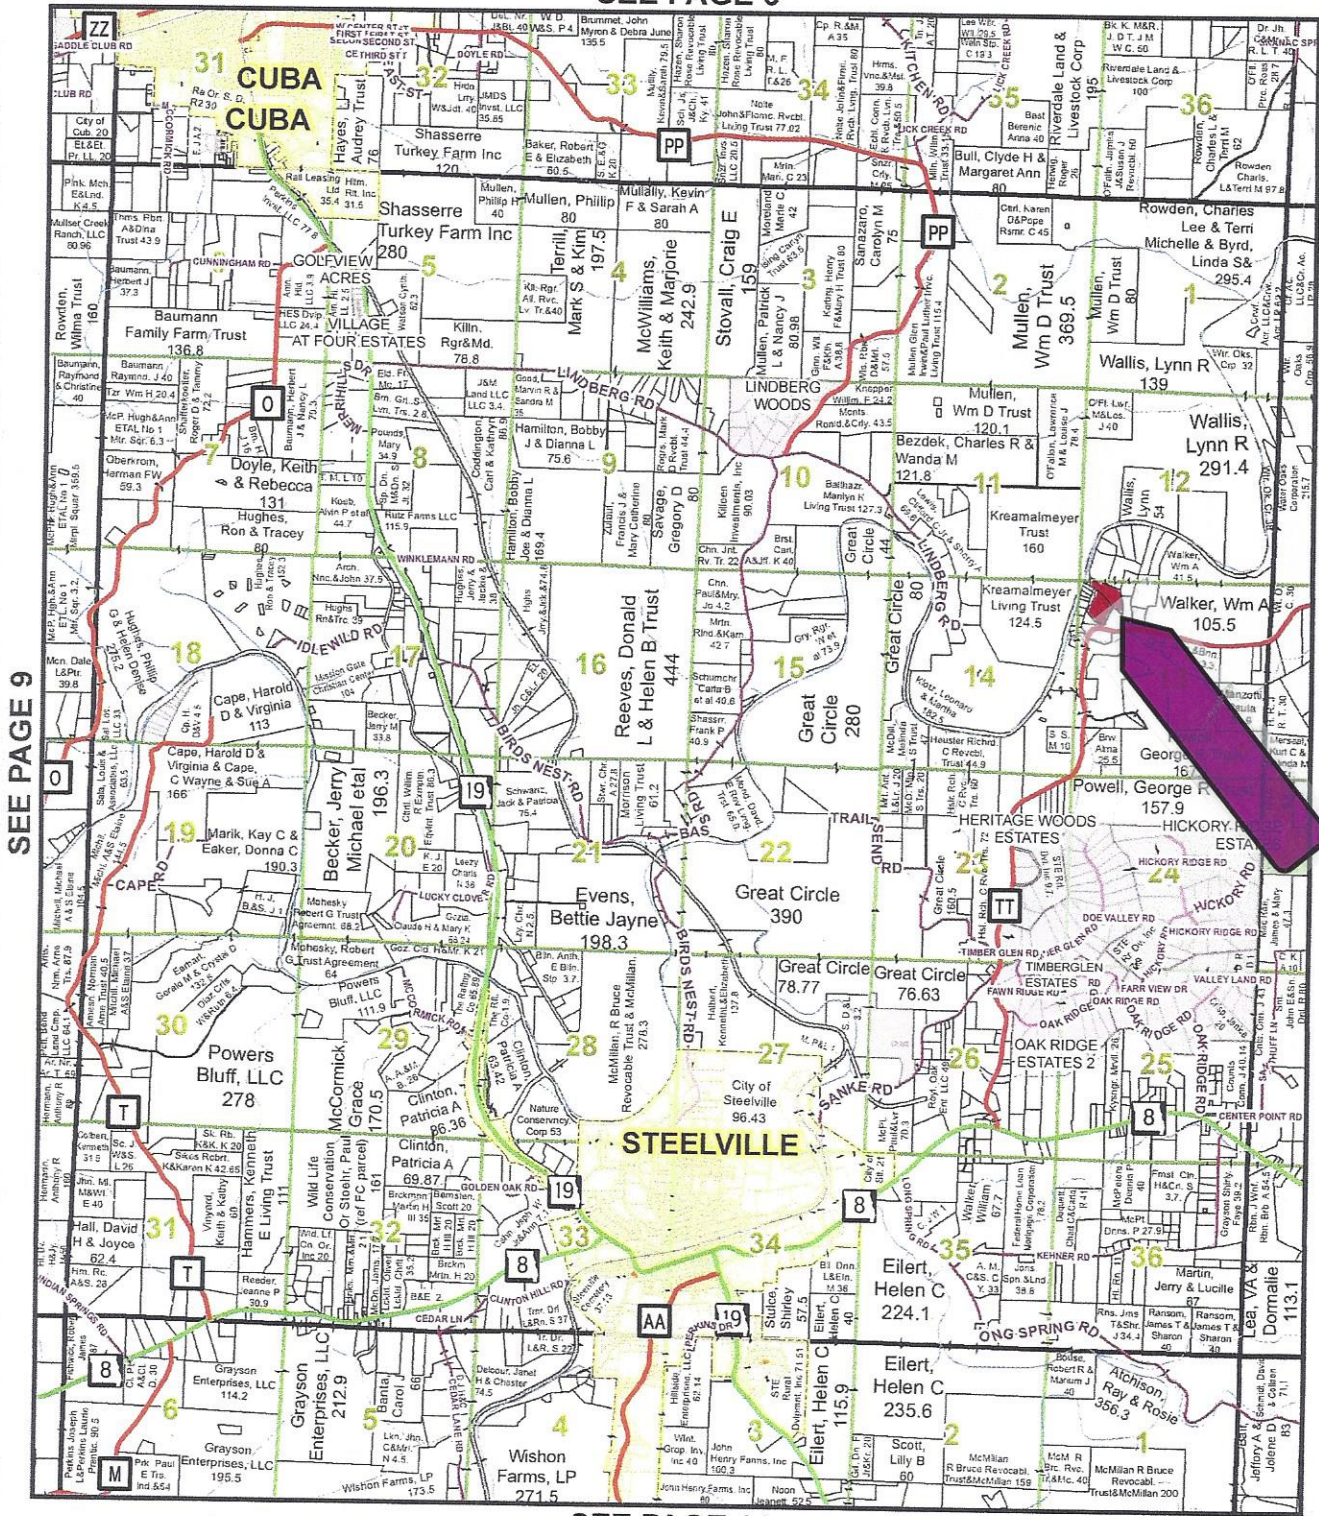

T38N,R4W

SEE PAGE 6

SEE PAGE 9

SEE PAGE 11

SEE PAGE 14

GIS Developed by:  2826 S. Ingram Mill Rd Springfield, MO 65804 417-886-7171

This data was primarily developed for tax purposes and is not considered survey accurate.

Data obtained from Crawford County GIS
Kerry Summers - Assessor

Map Date: Apr 22, 2013

PAGE 10

0 5,500 11,000 Feet