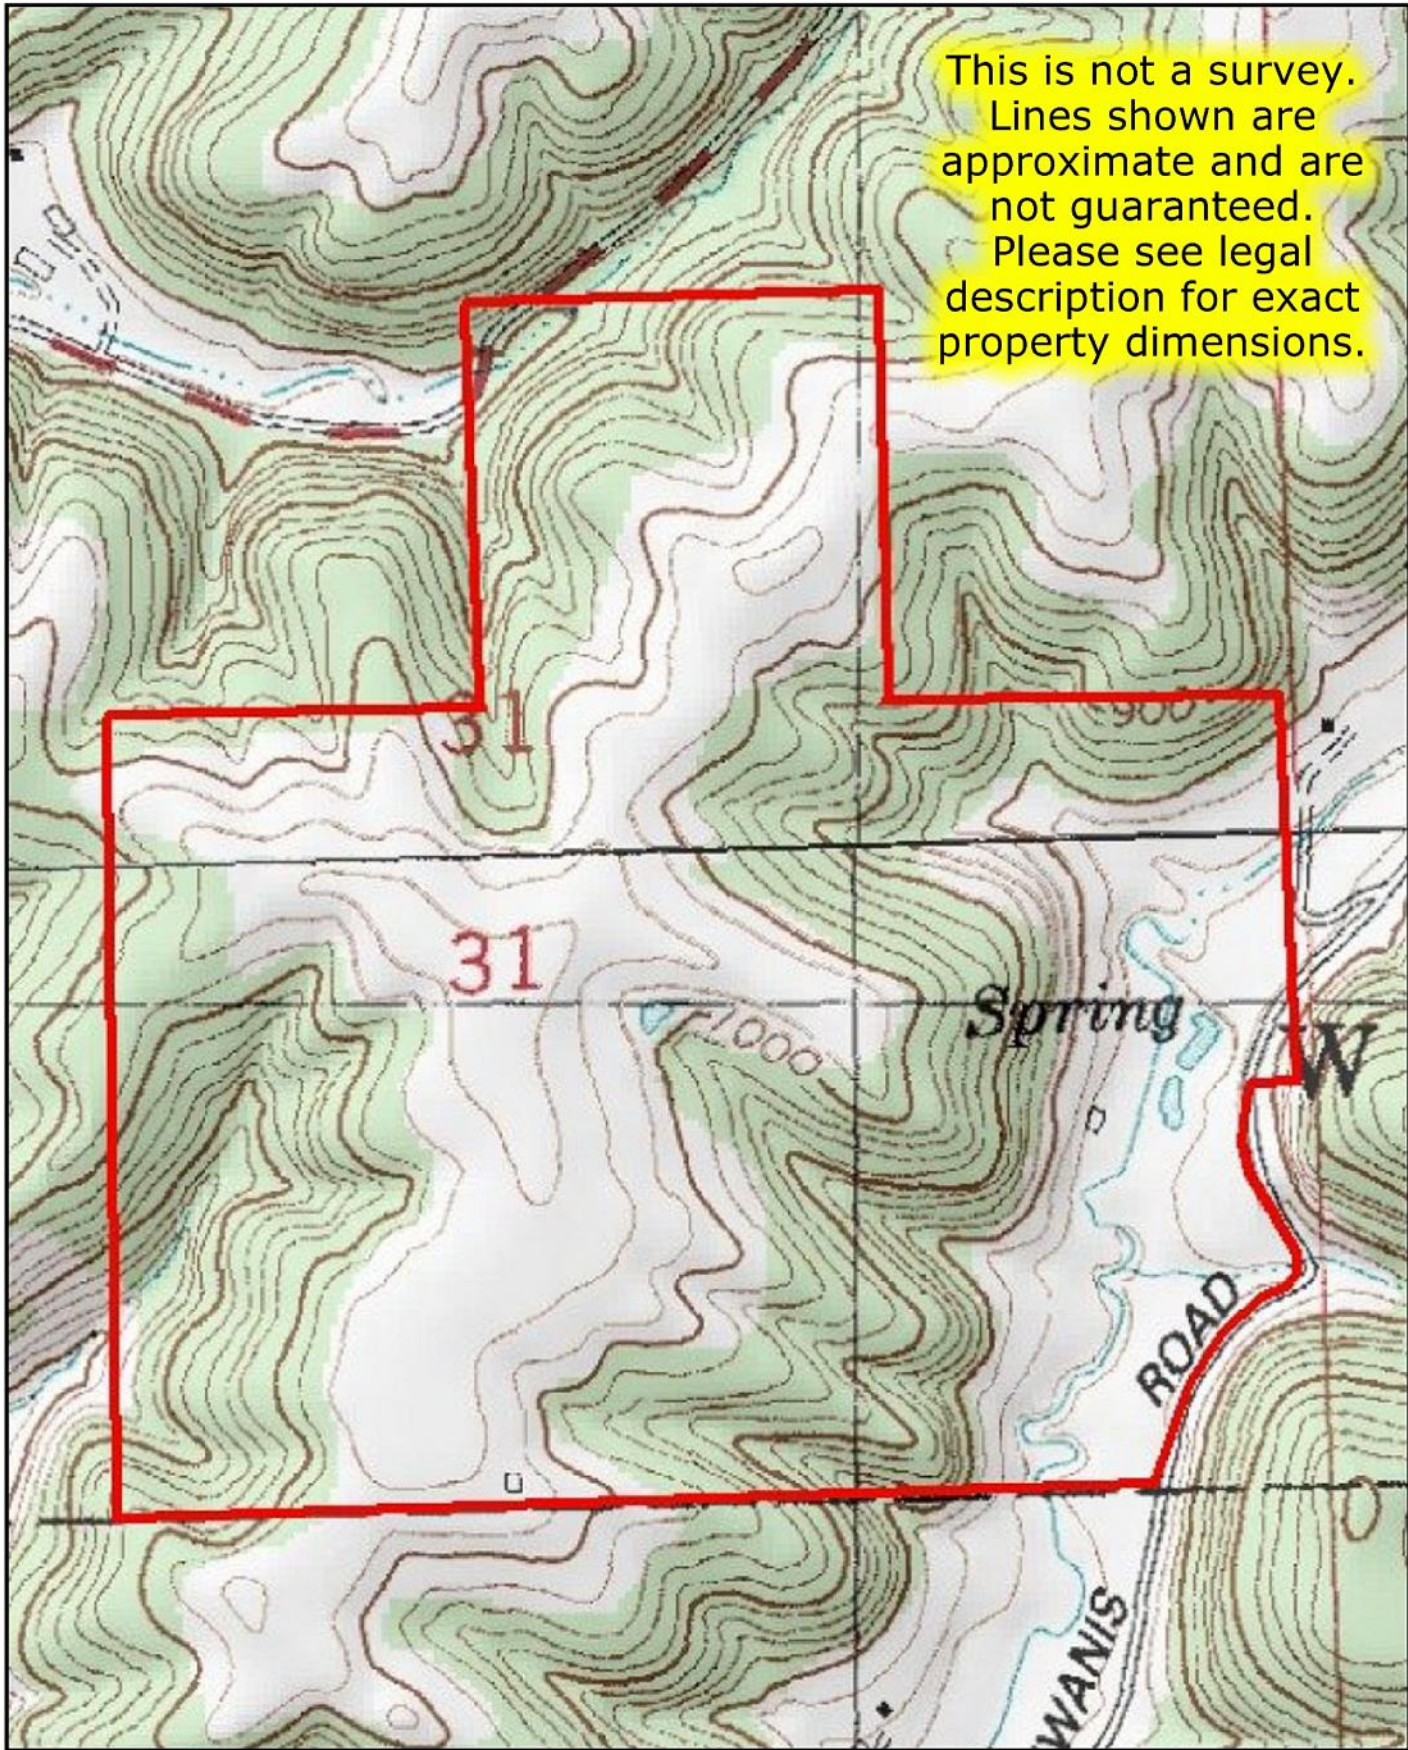

272+/- acres @ 16958 Kiwanis Rd, Boscobel, WI

This is not a survey.  
Lines shown are  
approximate and are  
not guaranteed.  
Please see legal  
description for exact  
property dimensions.

Universal Transverse Mercator (UTM) Projection Zone 15  
North American Datum of 1983

Magnetic declination of 1E at center of map  
on March 17, 2011