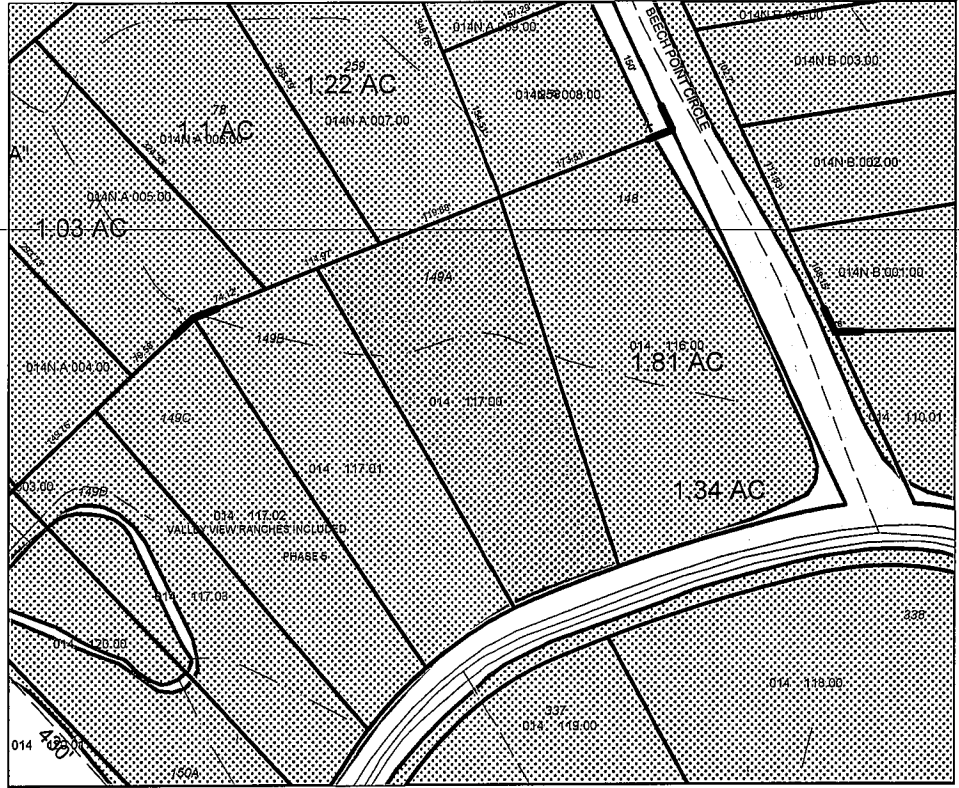

# Bledsoe County, Tennessee

**Property Features**

-  **Parcels**
-  **Parcels Outlines**
- Abc* **Acreage Text**
- Abc* **Dimension Text**
- Abc* **Lot Text**
- Abc* **Exempt Text**
- Abc* **Group Text**
- Abc* **Subdivision Block Text**
- Abc* **Subdivision Name Text**
-  **Lot Line /Interior Tract Line**
-  **Easement Line**
-  **Condo Footprint**
-  **Parcel Land Hook**
-  **Parcel Group Corner**
-  **Proposed R.O.W.**

SCALE 1 : 2,214

CRS Bing™ Map

Map for Parcel Address: Valley View Rd TN, Parcel ID: 014 117.00

COPYRIGHT © 2015 COURTHOUSE RETRIEVAL SYSTEM. ALL RIGHTS RESERVED.  
Information Deemed Reliable But Not Guaranteed.  
Contact Us at (800) 374-7488 ext 3 for Help.