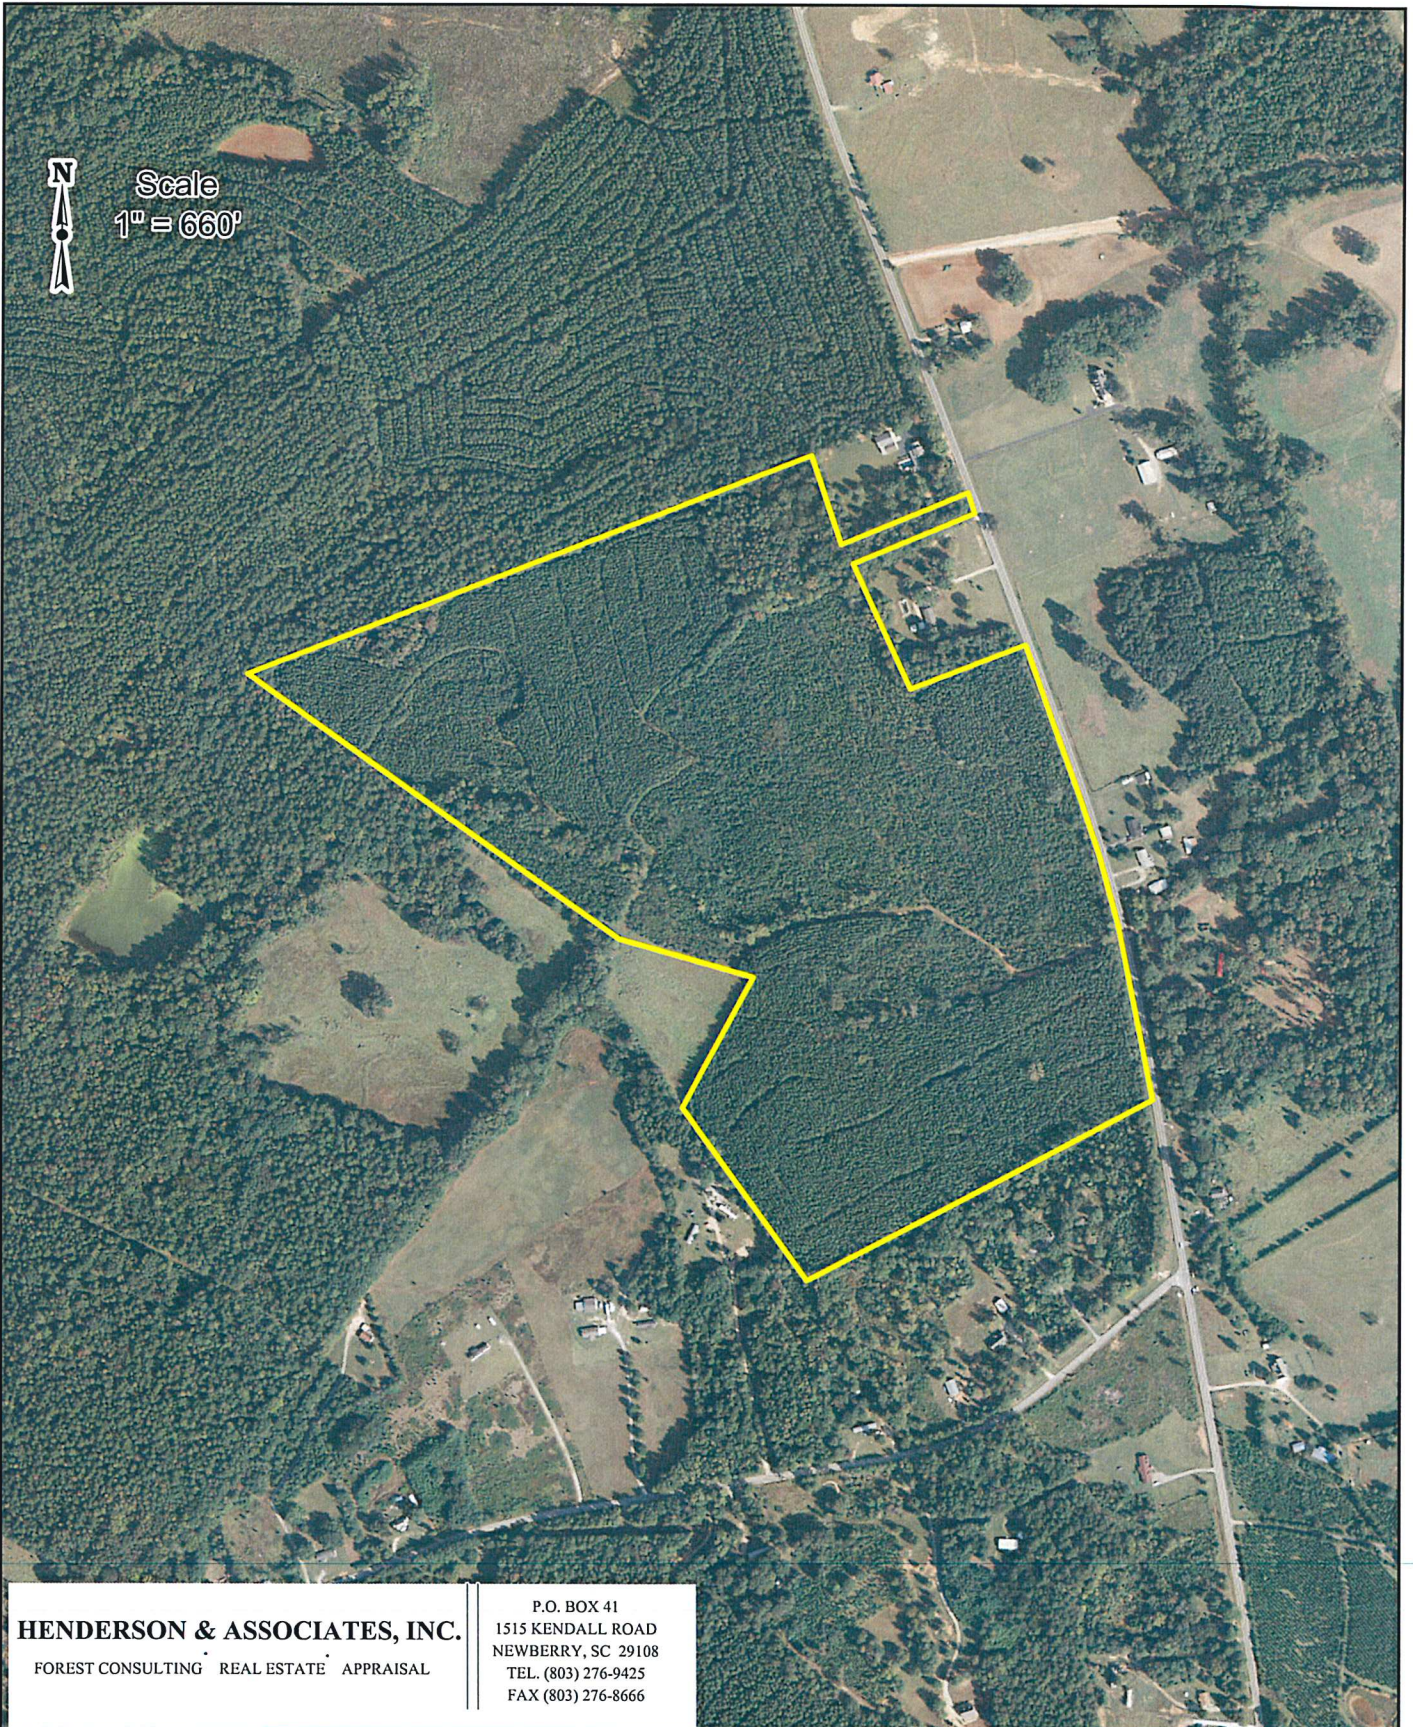

JOHNSON TRACT

+/- 98 Acres

Laurens County, South Carolina

Scale
1" = 660'

HENDERSON & ASSOCIATES, INC.
FOREST CONSULTING REAL ESTATE APPRAISAL

P.O. BOX 41
1515 KENDALL ROAD
NEWBERRY, SC 29108
TEL. (803) 276-9425
FAX (803) 276-8666