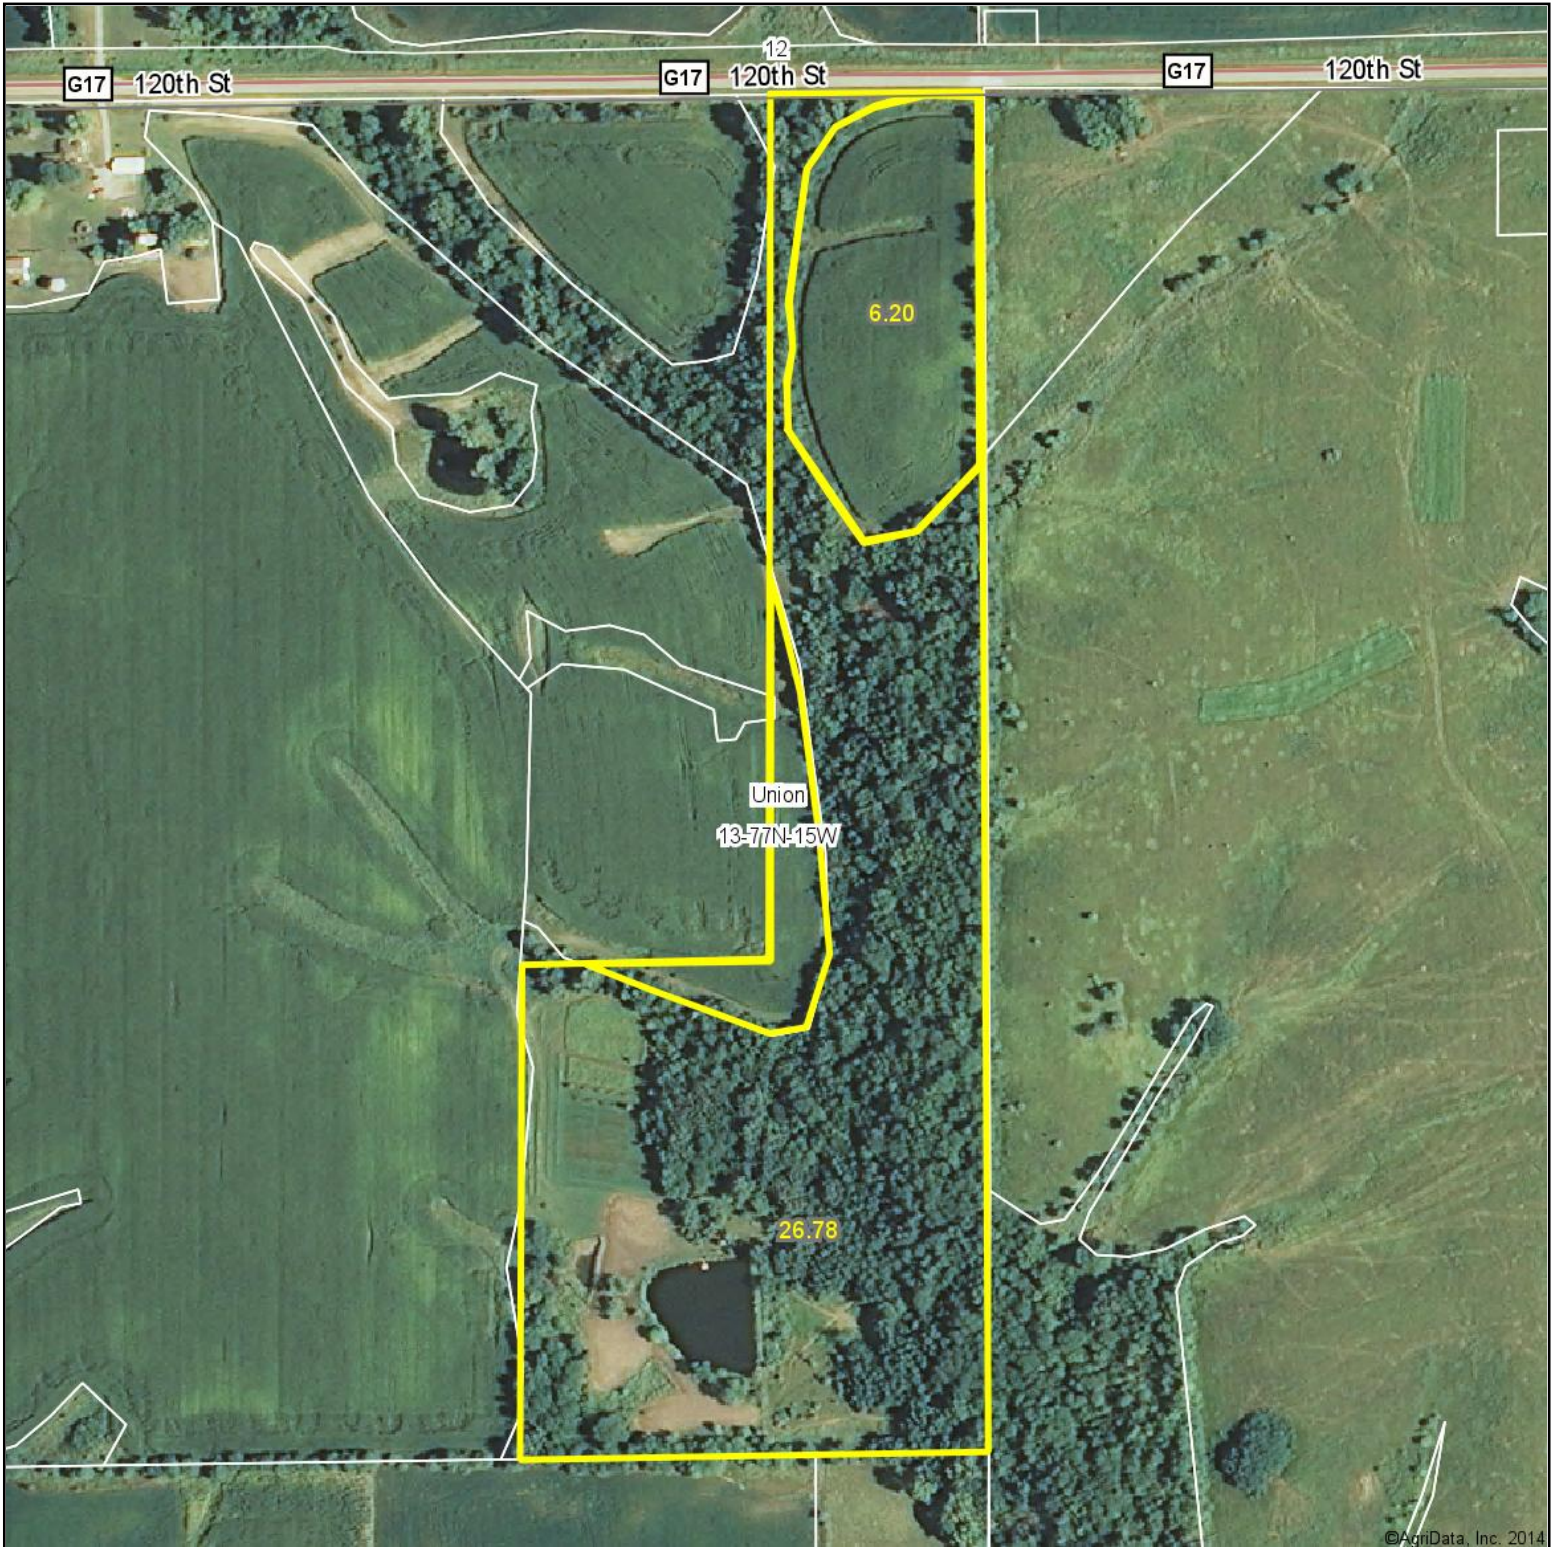

Aerial Map

PEOPLES
COMPANY
INNOVATIVE. REAL ESTATE. SOLUTIONS.

Maps Provided By:

surety
CUSTOMIZED ONLINE MAPPING
© AgriData, Inc. 2014 www.AgriDataInc.com

13-77N-15W
Mahaska County
Iowa

map center: 41° 28.6297', 92° 32.2782'

scale: 4851

12/4/2014