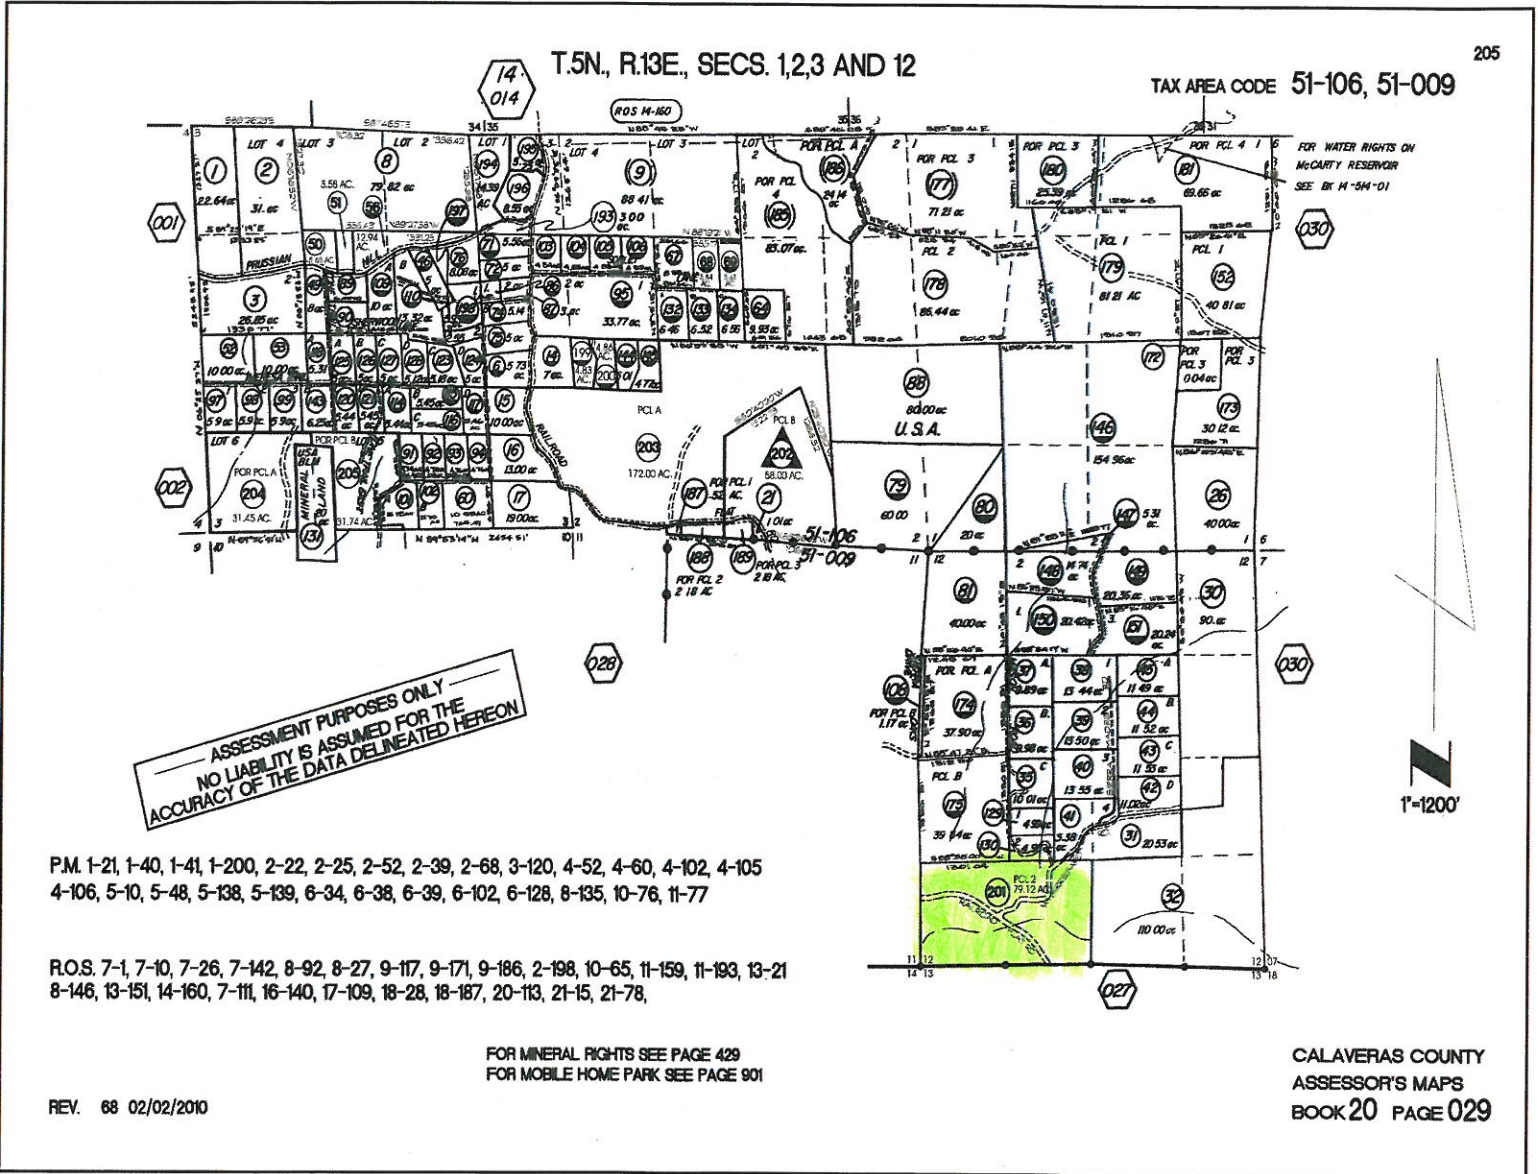

First American

myFirstAm® Tax Map

3035 Wharregard Rd, Rail Road Flat, CA 95248

Limitation of Liability for Informational Report

IMPORTANT – READ CAREFULLY: THIS REPORT IS NOT AN INSURED PRODUCT OR SERVICE OR A REPRESENTATION OF THE CONDITION OF TITLE TO REAL PROPERTY. IT IS NOT AN ABSTRACT, LEGAL OPINION, OPINION OF TITLE, TITLE INSURANCE COMMITMENT OR PRELIMINARY REPORT, OR ANY FORM OF TITLE INSURANCE OR GUARANTY. THIS REPORT IS ISSUED EXCLUSIVELY FOR THE BENEFIT OF THE APPLICANT THEREFOR, AND MAY NOT BE USED OR RELIED UPON BY ANY OTHER PERSON. THIS REPORT MAY NOT BE REPRODUCED IN ANY MANNER WITHOUT FIRST AMERICAN'S PRIOR WRITTEN CONSENT. FIRST AMERICAN DOES NOT REPRESENT OR WARRANT THAT THE INFORMATION HEREIN IS COMPLETE OR FREE FROM ERROR, AND THE INFORMATION HEREIN IS PROVIDED WITHOUT ANY WARRANTIES OF ANY KIND, AS-IS, AND WITH ALL FAULTS. AS A MATERIAL PART OF THE CONSIDERATION GIVEN IN EXCHANGE FOR THE ISSUANCE OF THIS REPORT, RECIPIENT AGREES THAT FIRST AMERICAN'S SOLE LIABILITY FOR ANY LOSS OR DAMAGE CAUSED BY AN ERROR OR OMISSION DUE TO INACCURATE INFORMATION OR NEGLIGENCE IN PREPARING THIS REPORT SHALL BE LIMITED TO THE FEE CHARGED FOR THE REPORT. RECIPIENT ACCEPTS THIS REPORT WITH THIS LIMITATION AND AGREES THAT FIRST AMERICAN WOULD NOT HAVE ISSUED THIS REPORT BUT FOR THE LIMITATION OF LIABILITY DESCRIBED ABOVE. FIRST AMERICAN MAKES NO REPRESENTATION OR WARRANTY AS TO THE LEGALITY OR PROPRIETY OF RECIPIENT'S USE OF THE INFORMATION HEREIN.