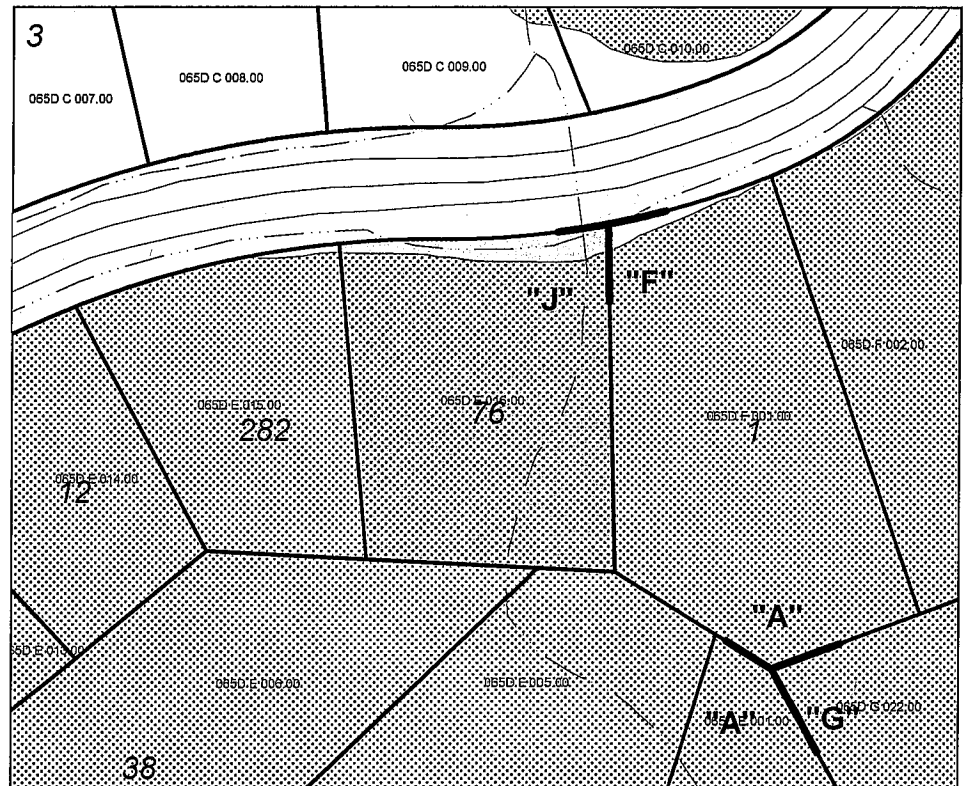

Cumberland County, Tennessee

Property Features

-  Parcels
-  Parcels Outlines
- Abc* Acreage Text
- Abc* Lot Numbers Text
- Abc* Exempt Text
- Abc* Group Text
- Abc* Subdivision Block Text
- Abc* Subdivision Name Text
-  Lot Line /Interior Tract Line
-  Easement Line
-  Condo Footprint
-  Parcel Land Hook
-  Parcel Group Corner
-  Proposed R.O.W.
-  Parcels Outlines

SCALE 1 : 1,032

CRS Bing™ Map

Map for Parcel Address: 28 Cheltenham Ln Crossville, TN 38558, Parcel ID: 065D E 016.00

COPYRIGHT © 2014 COURTHOUSE RETRIEVAL SYSTEM. ALL RIGHTS RESERVED.
Information Deemed Reliable But Not Guaranteed.
Contact Us at (800) 374-7488 ext 3 for Help.