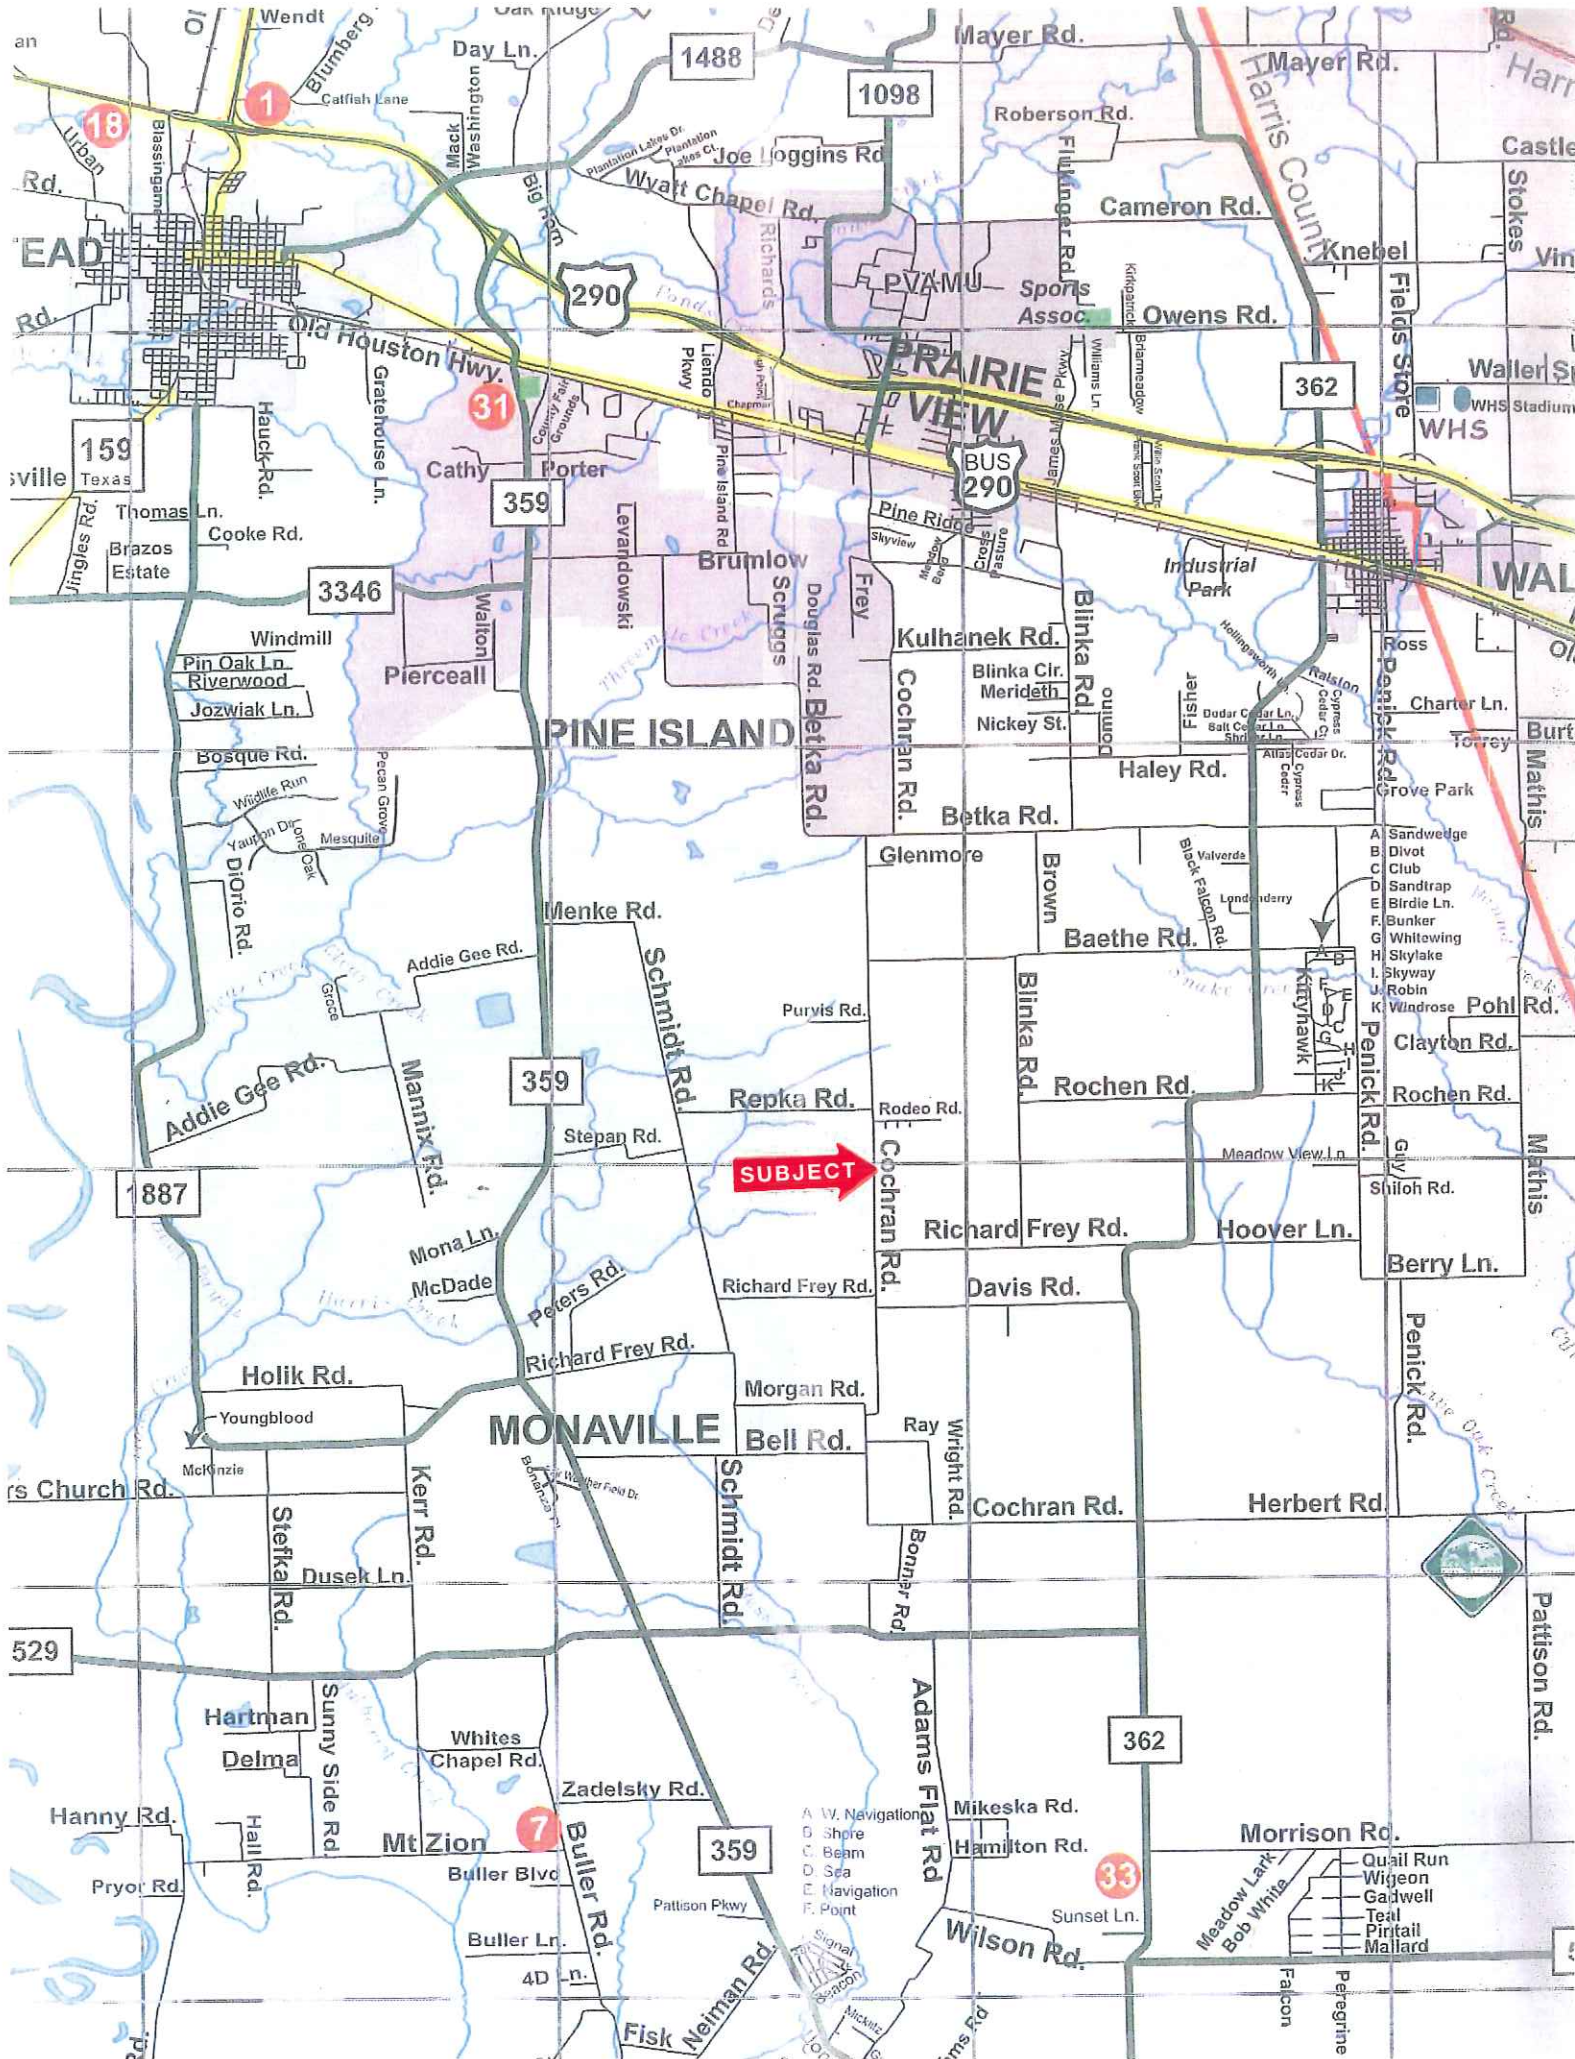

**SH 99, The Grand Parkway  
Segment Map**

The Grand  
Parkway  
Association

PRELIMINARY

**SUBJECT**

- A. W. Navigation
- B. Shore
- C. Beam
- D. Sea
- E. Navigation
- F. Point

- Quail Run
- Wigeon
- Gadwell
- Teal
- Pintail
- Mallard

**SUBJECT** →

Cochran Road

61.66 Acres (+/-)

Cochn

**SUBJECT** →