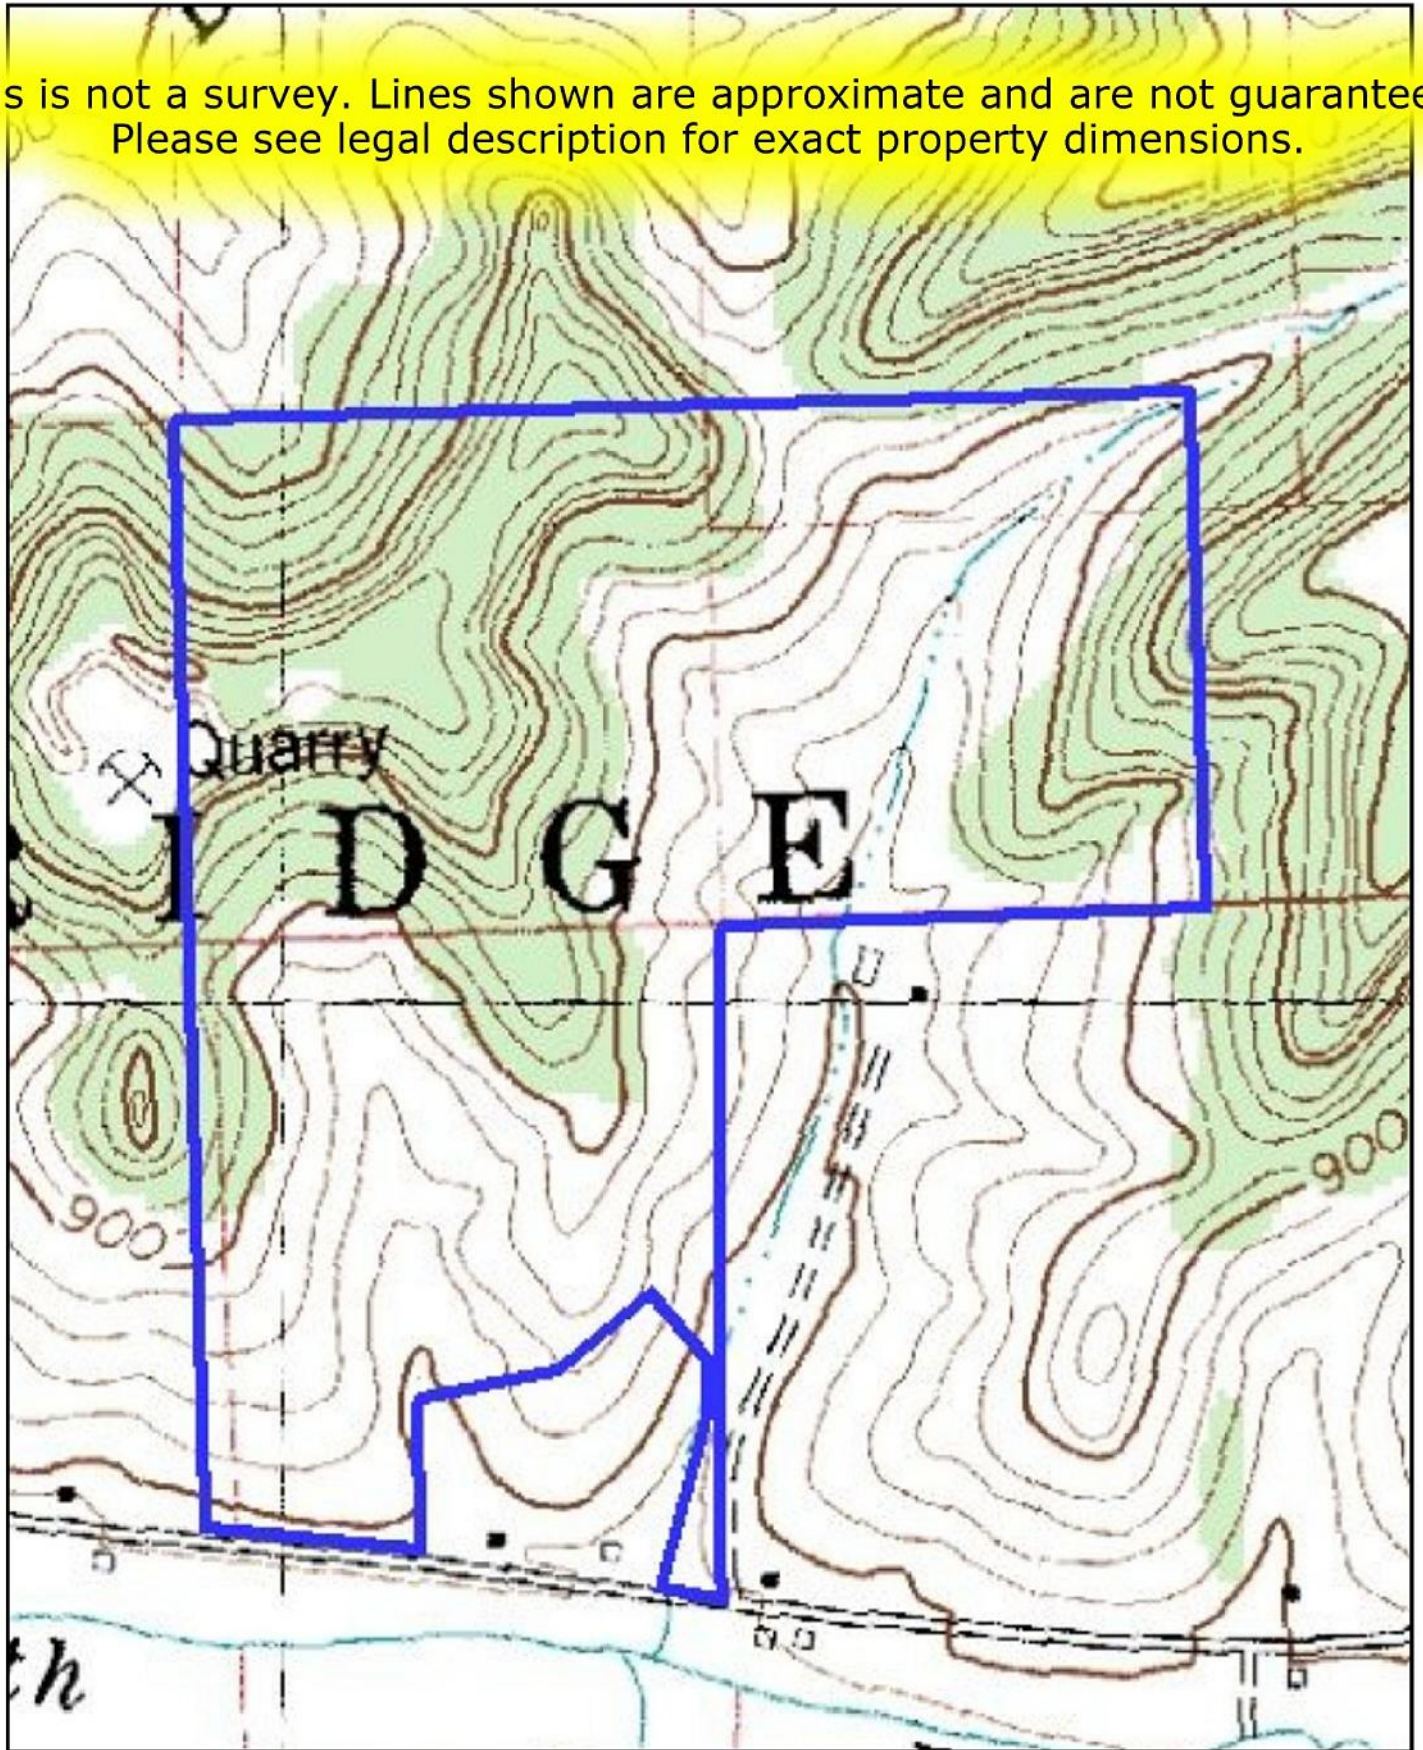

120+/- acres 19098 Castle Rock Ln, Richland Center, WI

This is not a survey. Lines shown are approximate and are not guaranteed.
Please see legal description for exact property dimensions.

Universal Transverse Mercator (UTM) Projection Zone 15
North American Datum of 1983

Magnetic declination of 1E at center of map
on March 17, 2011