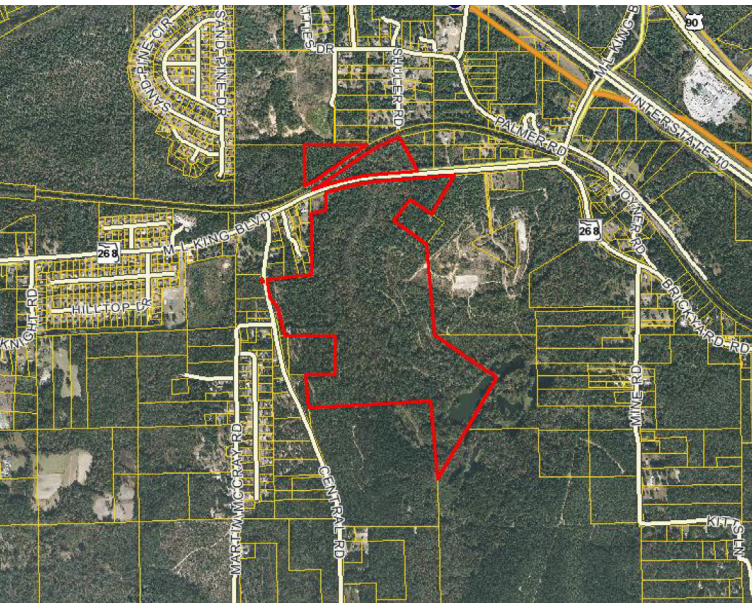

NAI TALCOR

1018 Thomasville Road, Suite 200A
Tallahassee, FL 32303
+1 850 224 2300

talcor.com