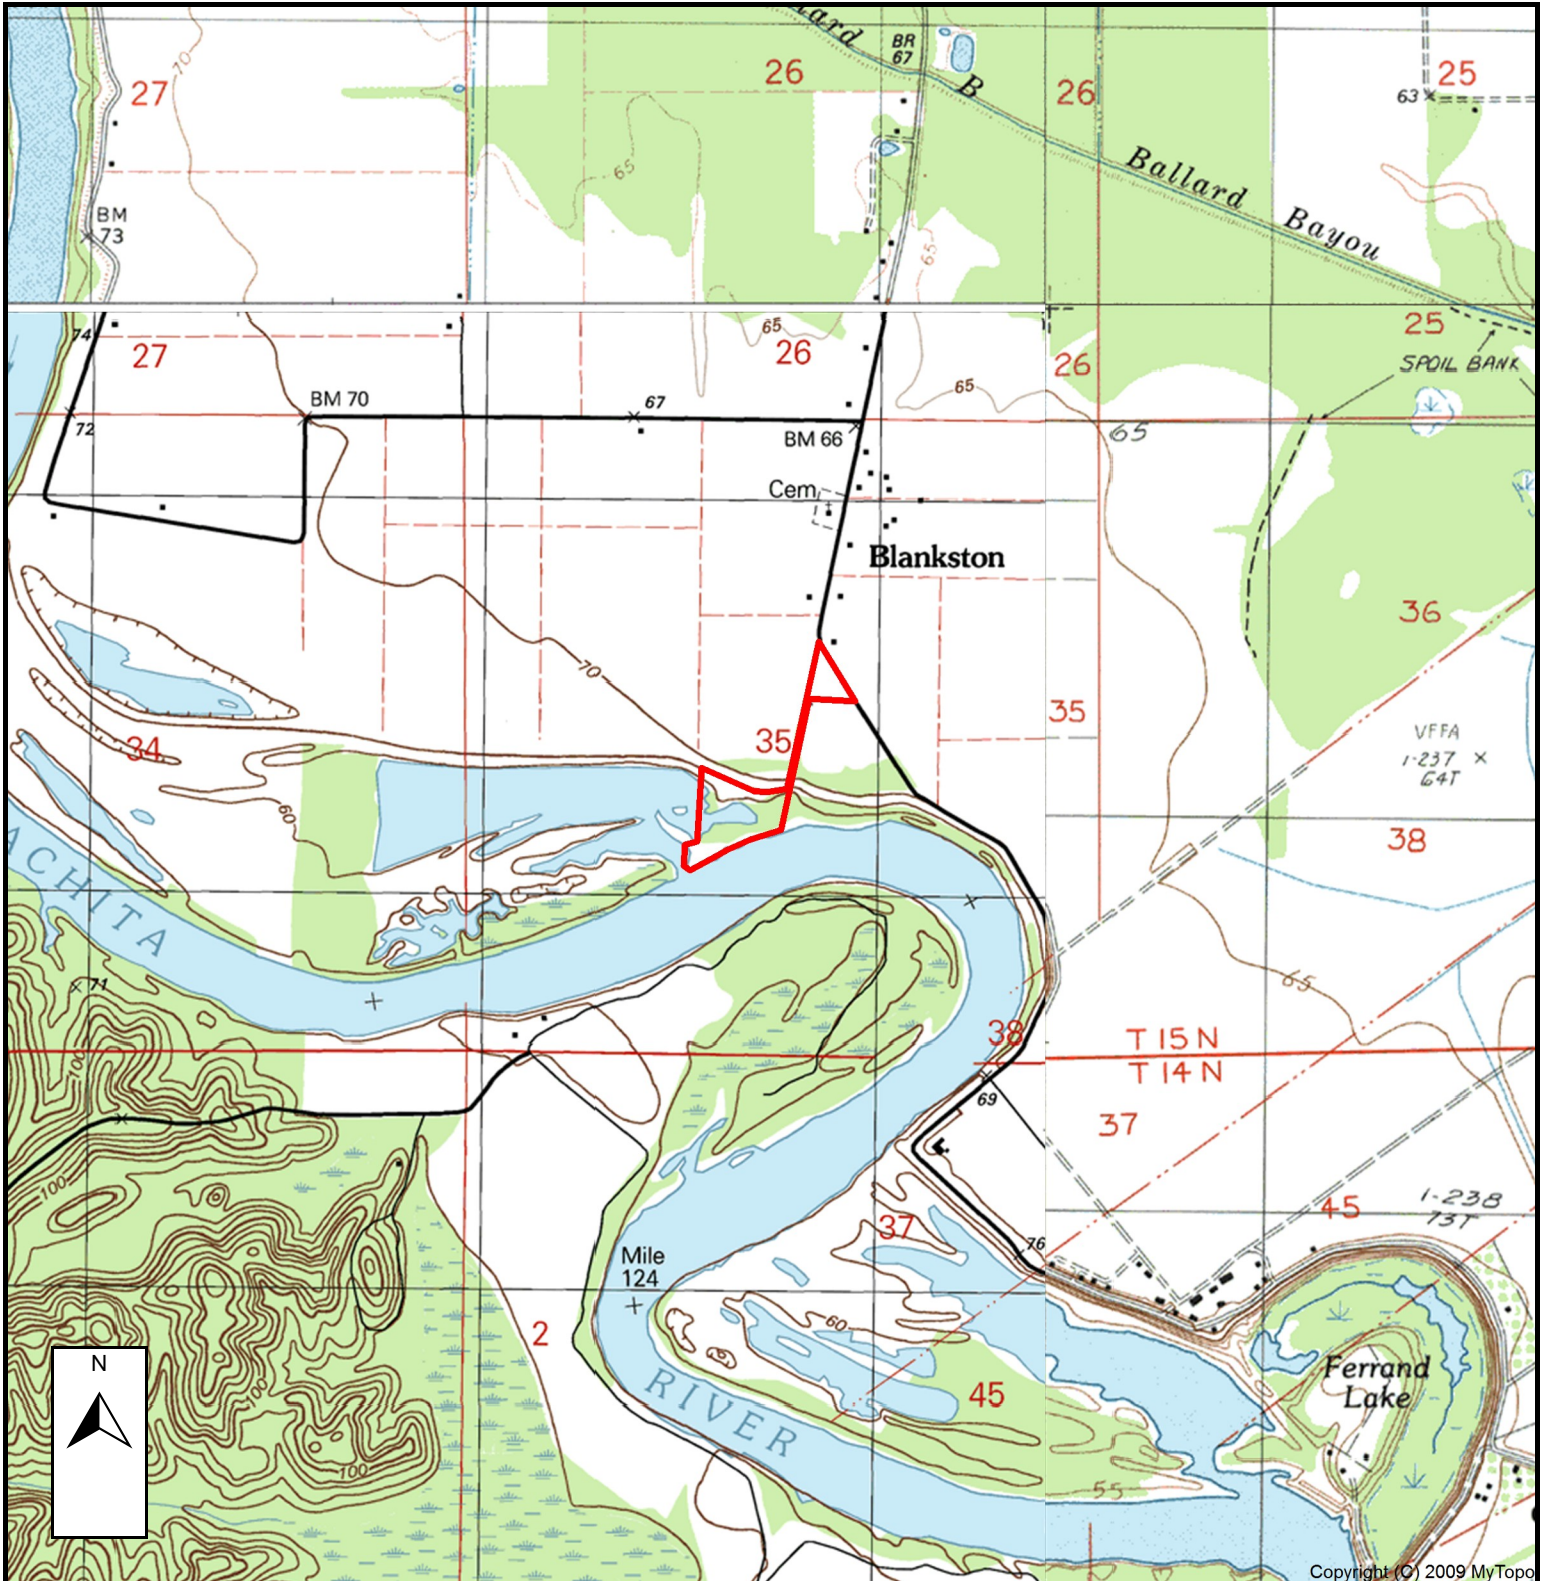

LA - Caldwell Keahey 11.2 acres +/-
Brown Realty Company of Rayville, Inc.

Jerry Brown, Broker
Office: 318-728-9544
Cell: 318-314-9400
jbrown@brownrealtyco.com
www.brownrealtyco.com

Location Map

Copyright (C) 2009 MyTopo