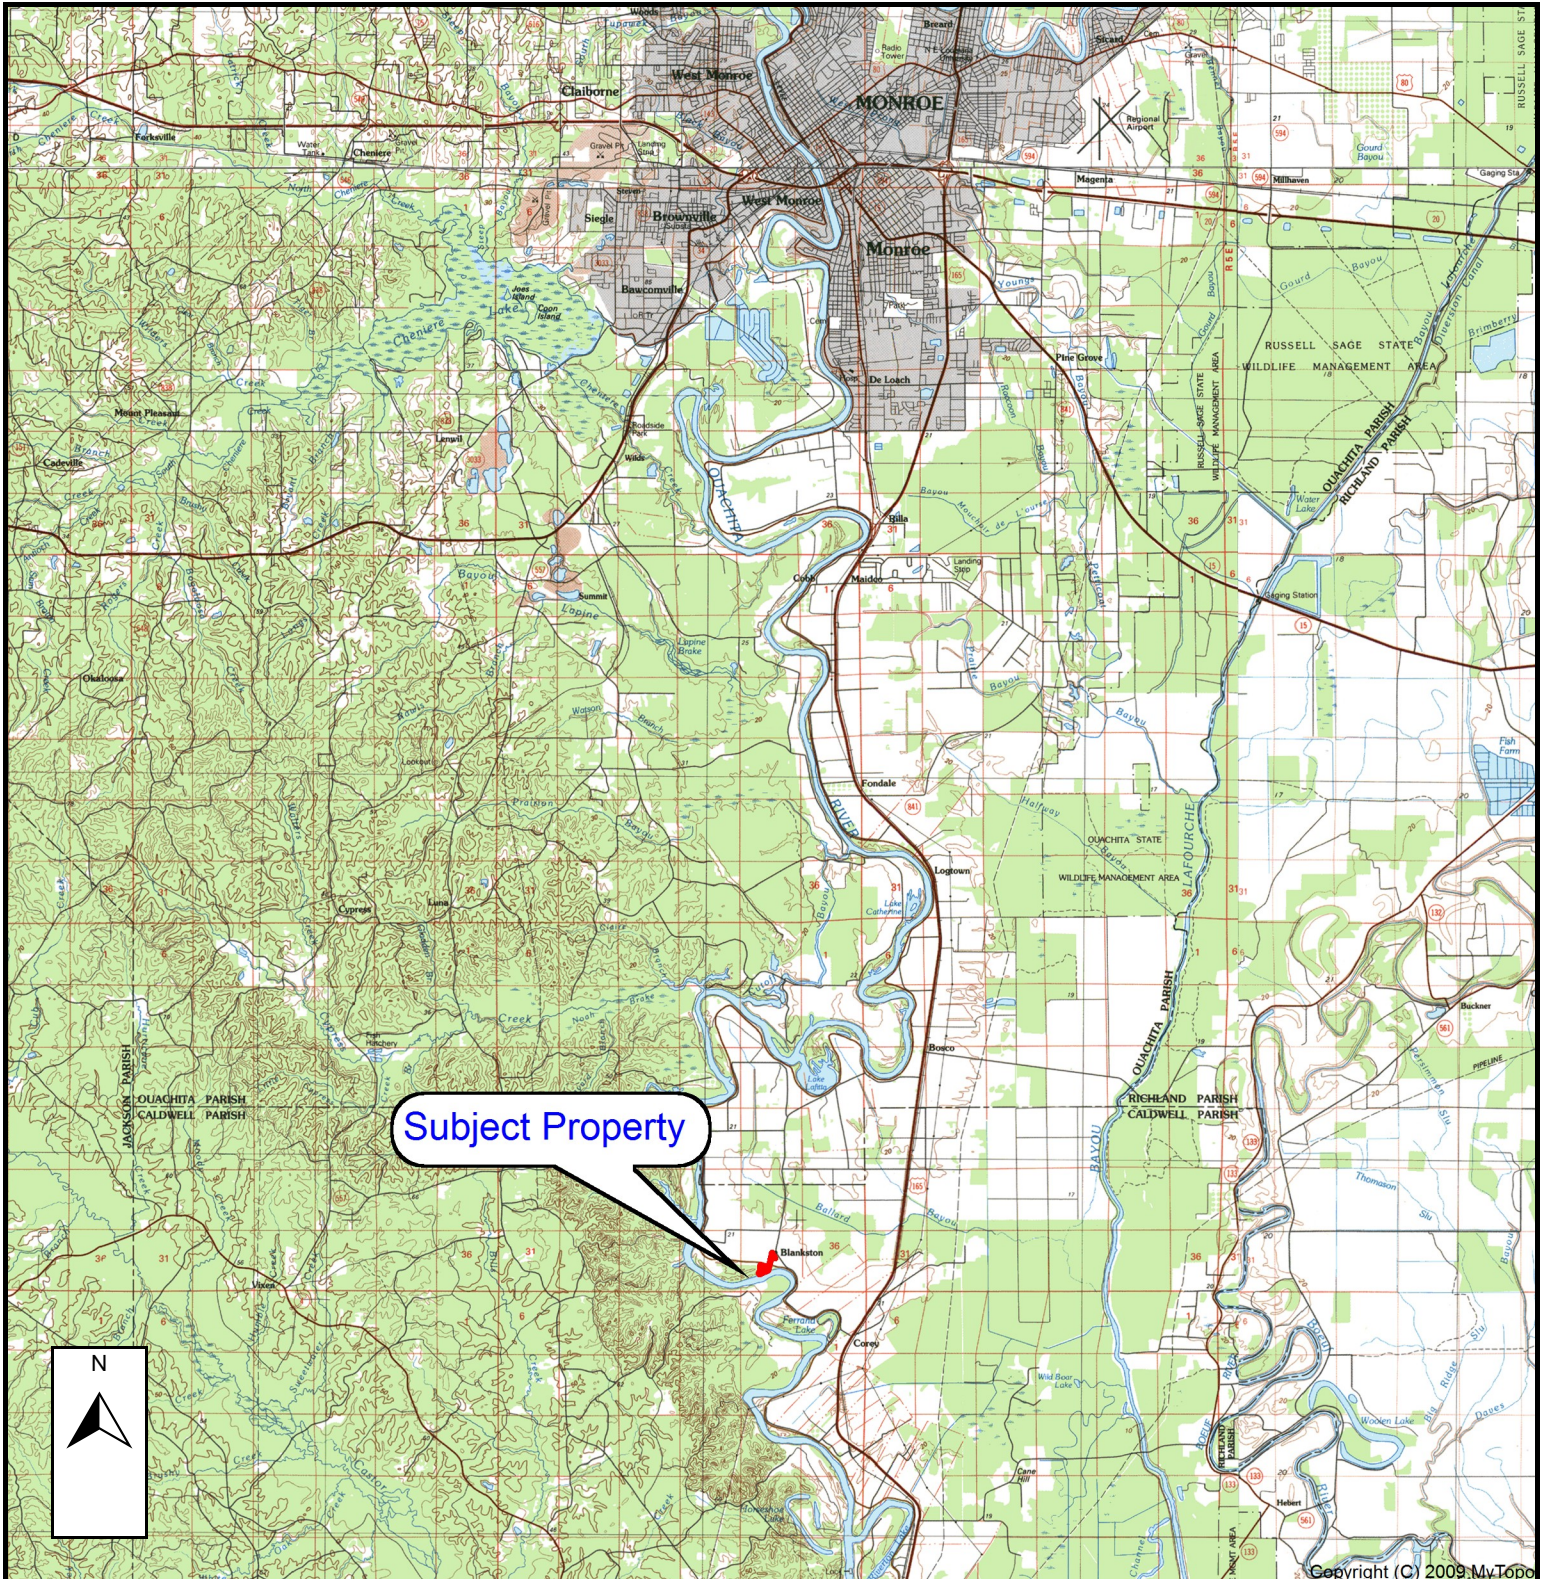

LA - Caldwell Keahey 11.2 acres +/-

Brown Realty Company of Rayville, Inc.

Jerry Brown, Broker

Office: 318-728-9544

Cell: 318-314-9400

jbrown@brownrealtyco.com

www.brownrealtyco.com

Location Map