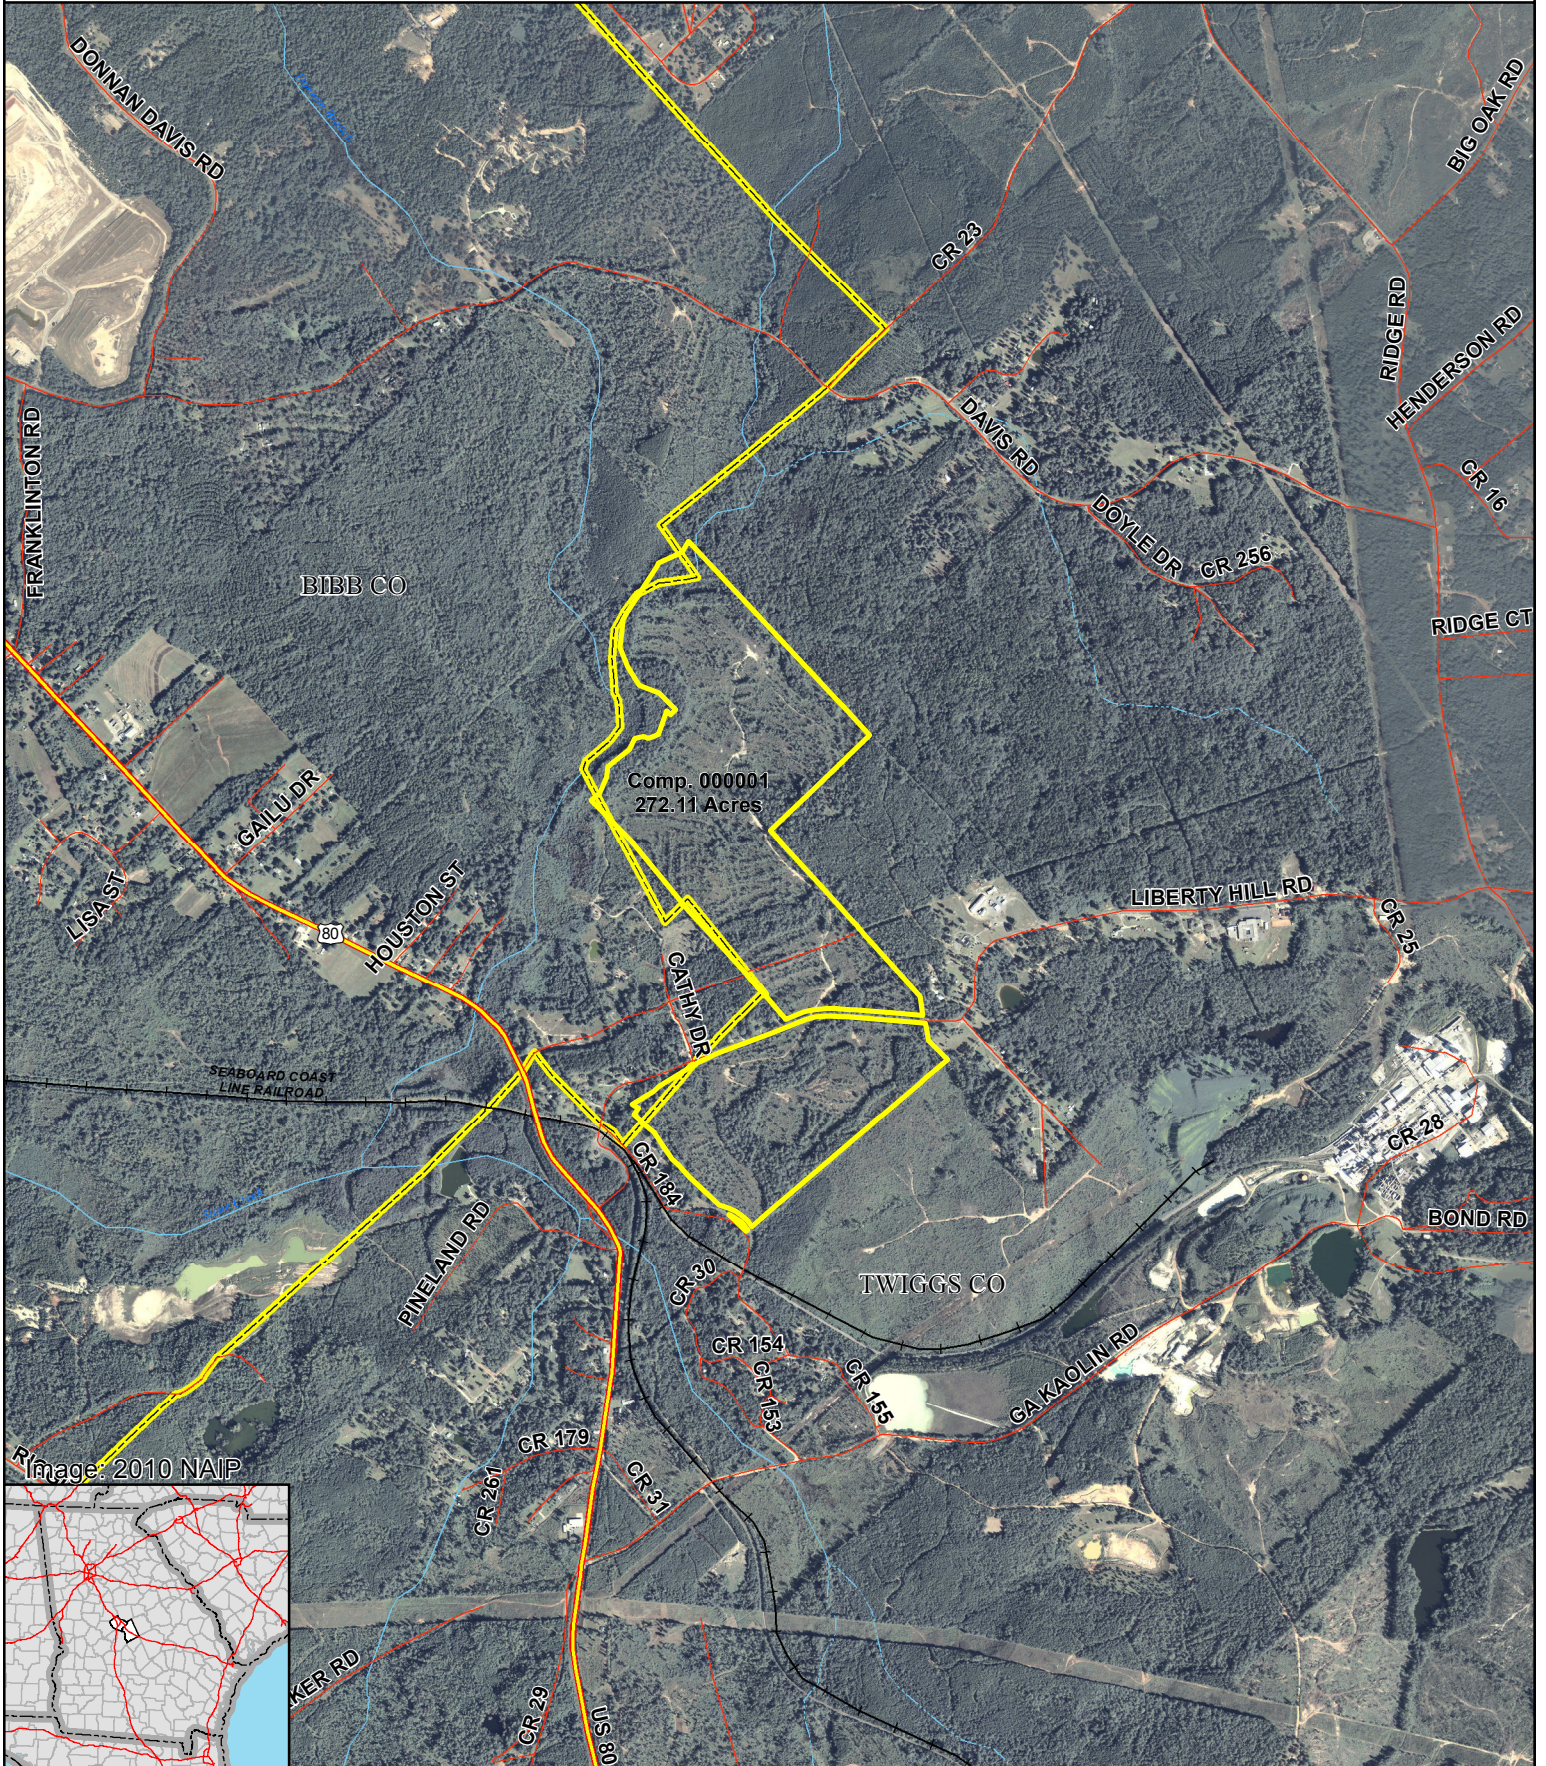

TIMBERVEST

Mapping #011305
Accounting #011162

Dry Branch

Bibb & Twiggs Counties, GA
272.11 Acres

Timbervest Partners, LP
Mountain Springs Purchase Unit

0 2,000 Feet

Image: 2010 NAIP